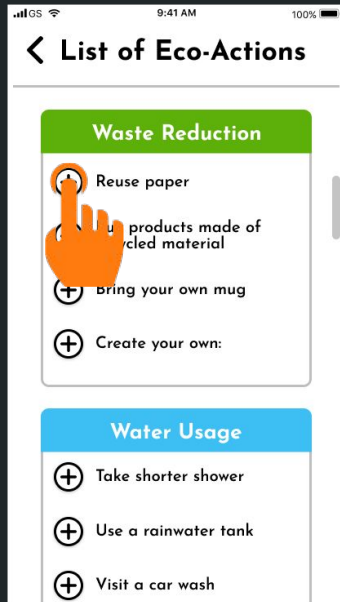

Med-fi Prototype

Team 3 - mömo

1: Add an Eco-Action

2: Log & Notice progress on your Eco-Action

2: Log & Notice progress on your Eco-Action

3: Compare your planet to a friend's planet