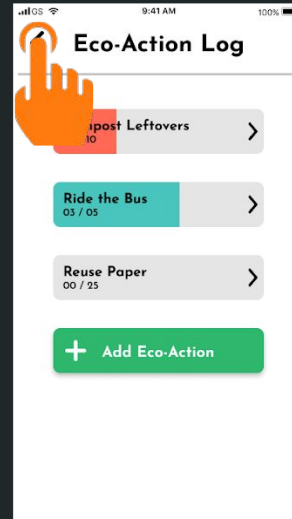

Med-fi Prototype

Team 3 - mömo

1: Add an Eco-Action

2: Log & Notice progress on your Eco-Action

2: Log & Notice progress on your Eco-Action

3: Compare your planet to a friend's planet