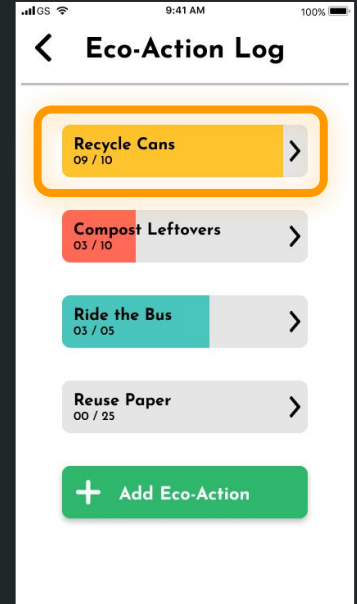

Med-fi Prototype

Team 3 - mömo

1: Add an Eco-Action

2: Log & Notice progress on your Eco-Action

2: Log & Notice progress on your Eco-Action

3: Compare your planet to a friend's planet