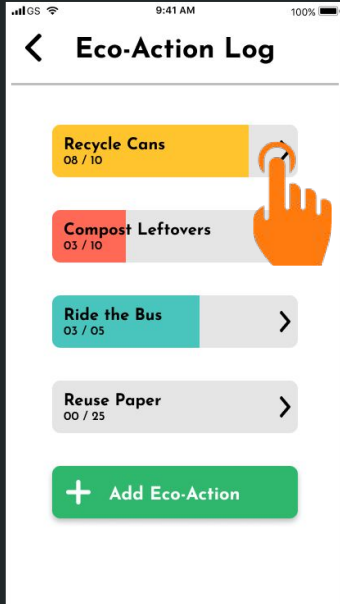

Med-fi Prototype

Team 3 - mömo

1: Add an Eco-Action

2: Log & Notice progress on your Eco-Action

2: Log & Notice progress on your Eco-Action

3: Compare your planet to a friend's planet