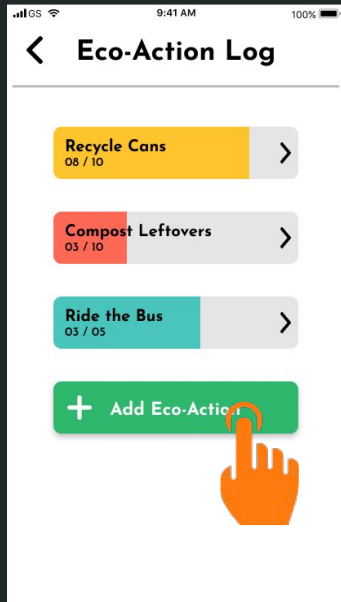

Med-fi Prototype

Team 3 - mömo

1: Add an Eco-Action

2: Log & Notice progress on your Eco-Action

2: Log & Notice progress on your Eco-Action

3: Compare your planet to a friend's planet