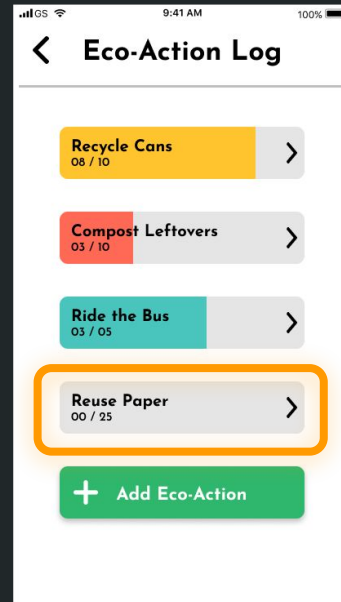

Med-fi Prototype

Team 3 - mömo

1: Add an Eco-Action

2: Log & Notice progress on your Eco-Action

2: Log & Notice progress on your Eco-Action

3: Compare your planet to a friend's planet