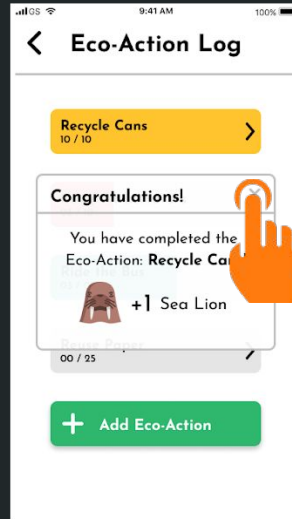

Med-fi Prototype

Team 3 - mömo

1: Add an Eco-Action

2: Log & Notice progress on your Eco-Action

2: Log & Notice progress on your Eco-Action

3: Compare your planet to a friend's planet