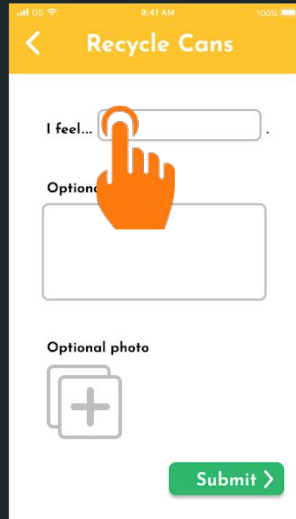

Med-fi Prototype

Team 3 - mömo

1: Add an Eco-Action

2: Log & Notice progress on your Eco-Action

2: Log & Notice progress on your Eco-Action

3: Compare your planet to a friend's planet