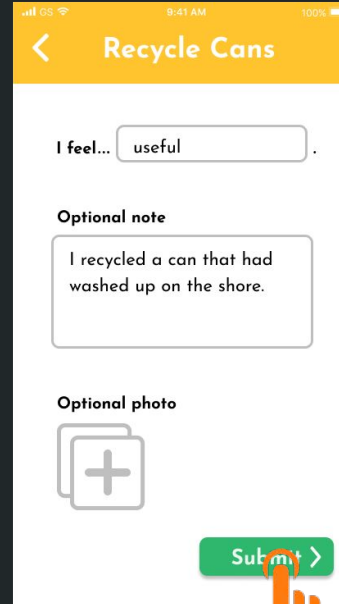

Med-fi Prototype

Team 3 - mömo

1: Add an Eco-Action

2: Log & Notice progress on your Eco-Action

2: Log & Notice progress on your Eco-Action

3: Compare your planet to a friend's planet