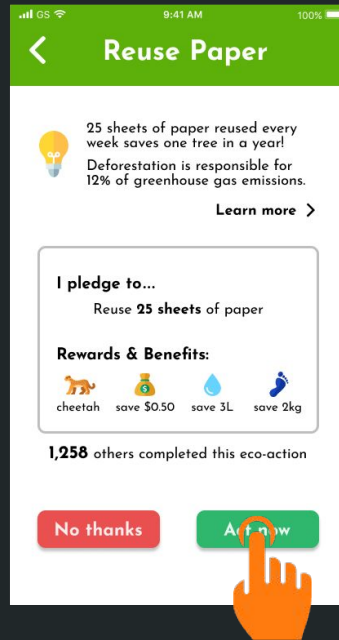

Med-fi Prototype

Team 3 - mömo

1: Add an Eco-Action

2: Log & Notice progress on your Eco-Action

2: Log & Notice progress on your Eco-Action

3: Compare your planet to a friend's planet