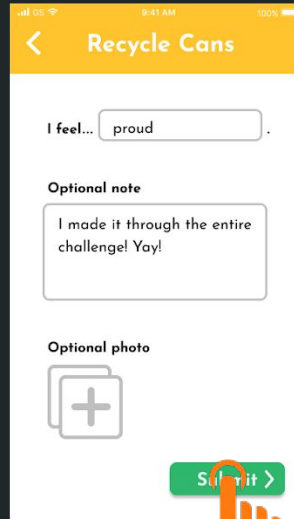

Med-fi Prototype

Team 3 - mömo

1: Add an Eco-Action

2: Log & Notice progress on your Eco-Action

2: Log & Notice progress on your Eco-Action

3: Compare your planet to a friend's planet