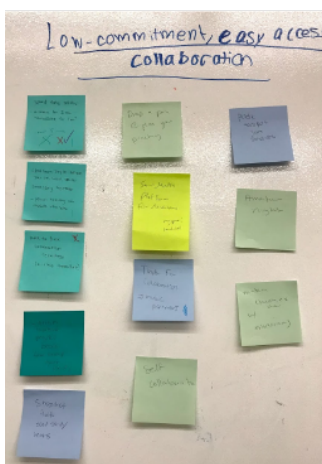

Always Have
A Friend
To Practice With

Problem

Musicians feel as if they have nothing to practice for and no one to practice with, which leads to a lack of motivation to practice

Process

Needfinding

Low-Fi

Med-Fi

Hi-Fi

Solution

Pife incentivizes practice, performance and collaboration with other musicians through the reward-based evolution of a personalized character

Key
Features

Practice consistently

Perform in front of others