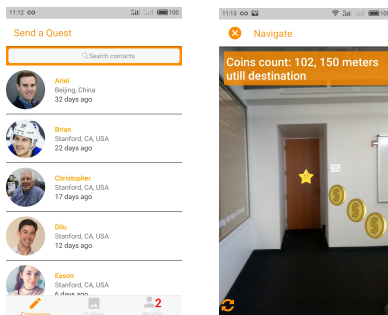

Problem

Long distance relationships and friendships can be difficult to maintain. Text messaging and social media interactions simply aren't intimate enough.

We aim to promote more engaging digital communication by allowing users to create custom messages for their friends to find on AR scavenger hunts.

Design Iterations

Through lab and field usability tests, we realized we needed to give our app a friendlier feel. This was achieved by improving our landing screen, navigation, color, and font.

High-fi prototype 1