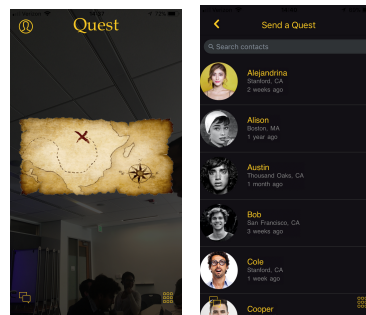

## Problem

Long distance relationships and friendships can be difficult to maintain. Text messaging and social media interactions simply aren't intimate enough.

We aim to promote more engaging digital communication by allowing users to create custom messages for their friends to find on AR scavenger hunts.

## Design Iterations

Through lab and field usability tests, we realized we needed to give our app a friendlier feel. This was achieved by improving our landing screen, navigation, color, and font.

High-fi prototype 1