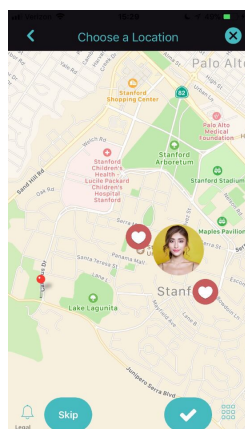

Features

Send a quest