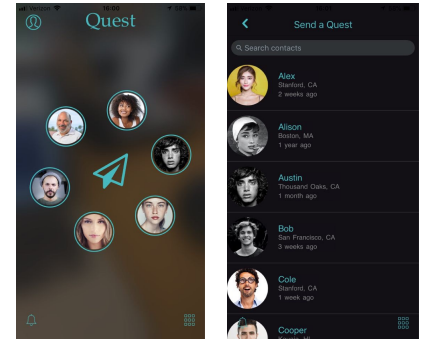

High-fi prototype 3