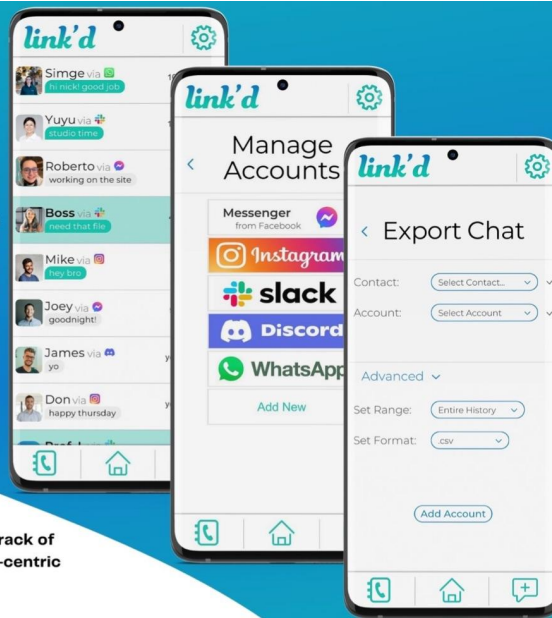

# link'd

Link your instant messaging accounts  
Stay in the center of your conversations

# link'd

LINK YOUR INSTANT MESSAGING ACCOUNTS  
STAY IN THE CENTER OF YOUR CONVERSATIONS.

## Key Features

- READ AND SEND MESSAGES
- LINK INSTANT MESSAGING APPS
- EXPORT & IMPORT CHATS