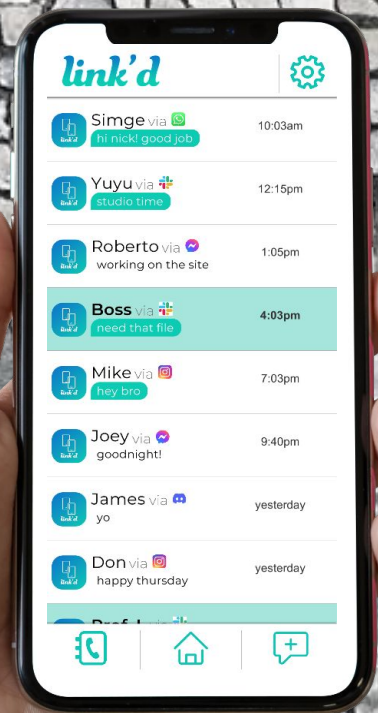

# link'd

Link your instant messaging accounts  
Stay in the center of your conversations

# link'd

LINK YOUR INSTANT MESSAGING ACCOUNTS  
STAY IN THE CENTER OF YOUR CONVERSATIONS.

## Key Features

- READ AND SEND MESSAGES
- LINK INSTANT MESSAGING APPS
- EXPORT & IMPORT CHATS