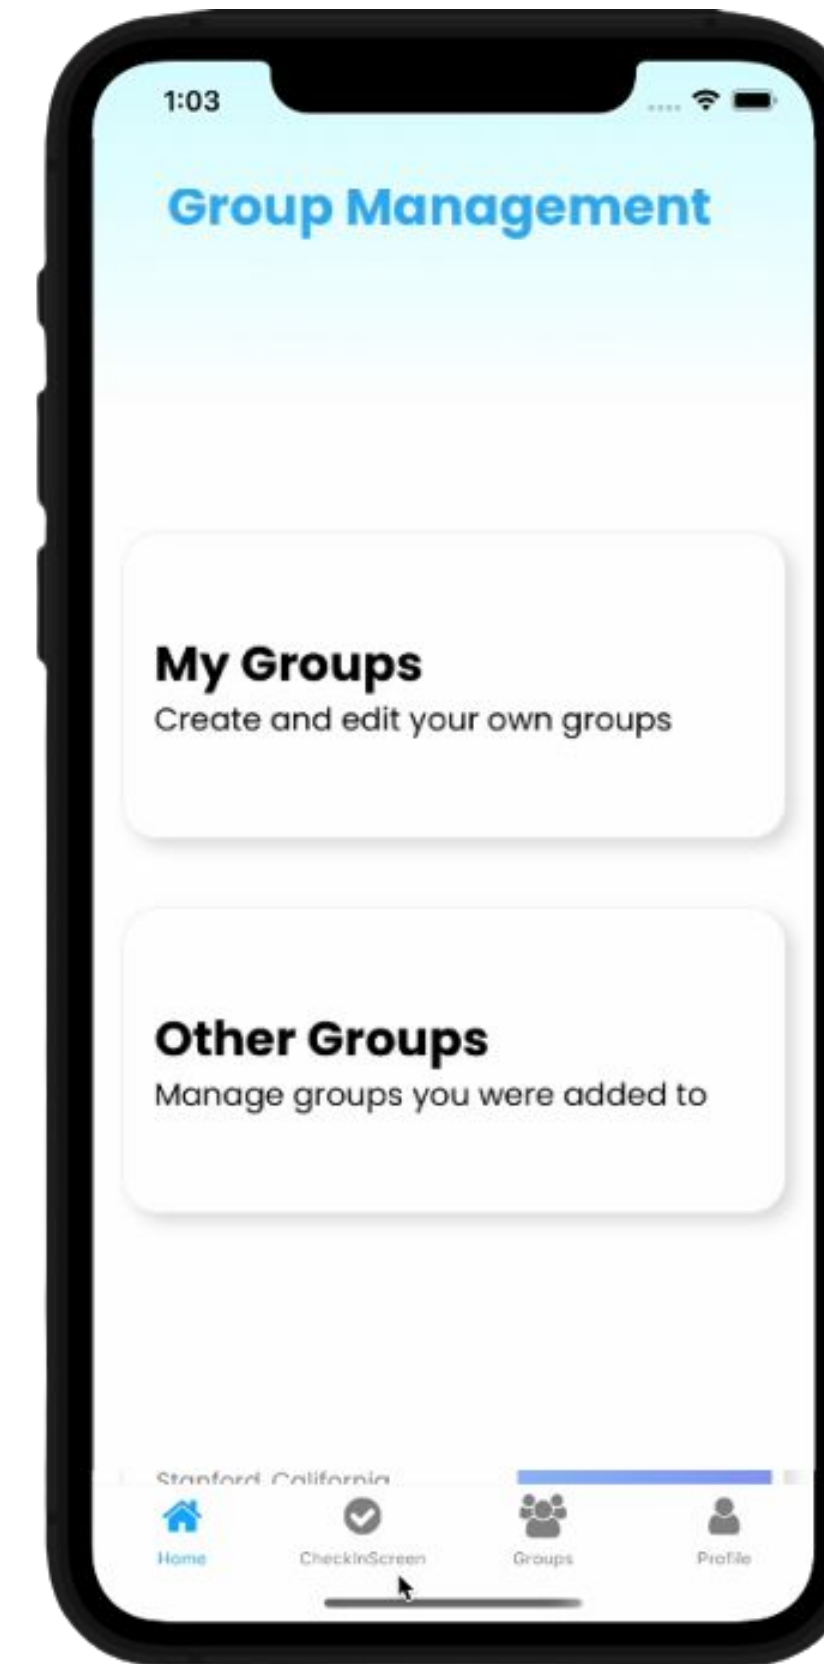

## SOLUTION

**Instantly share** updates to all family/close friends through a **simple check-in**, photo, or fun in-app activity.

## KEY FEATURES

**Check up** with your loved ones at a glance!

**Check in** to keep loved ones posted.

**Create** and manage your groups.

Have **fun** with custom mini-games!