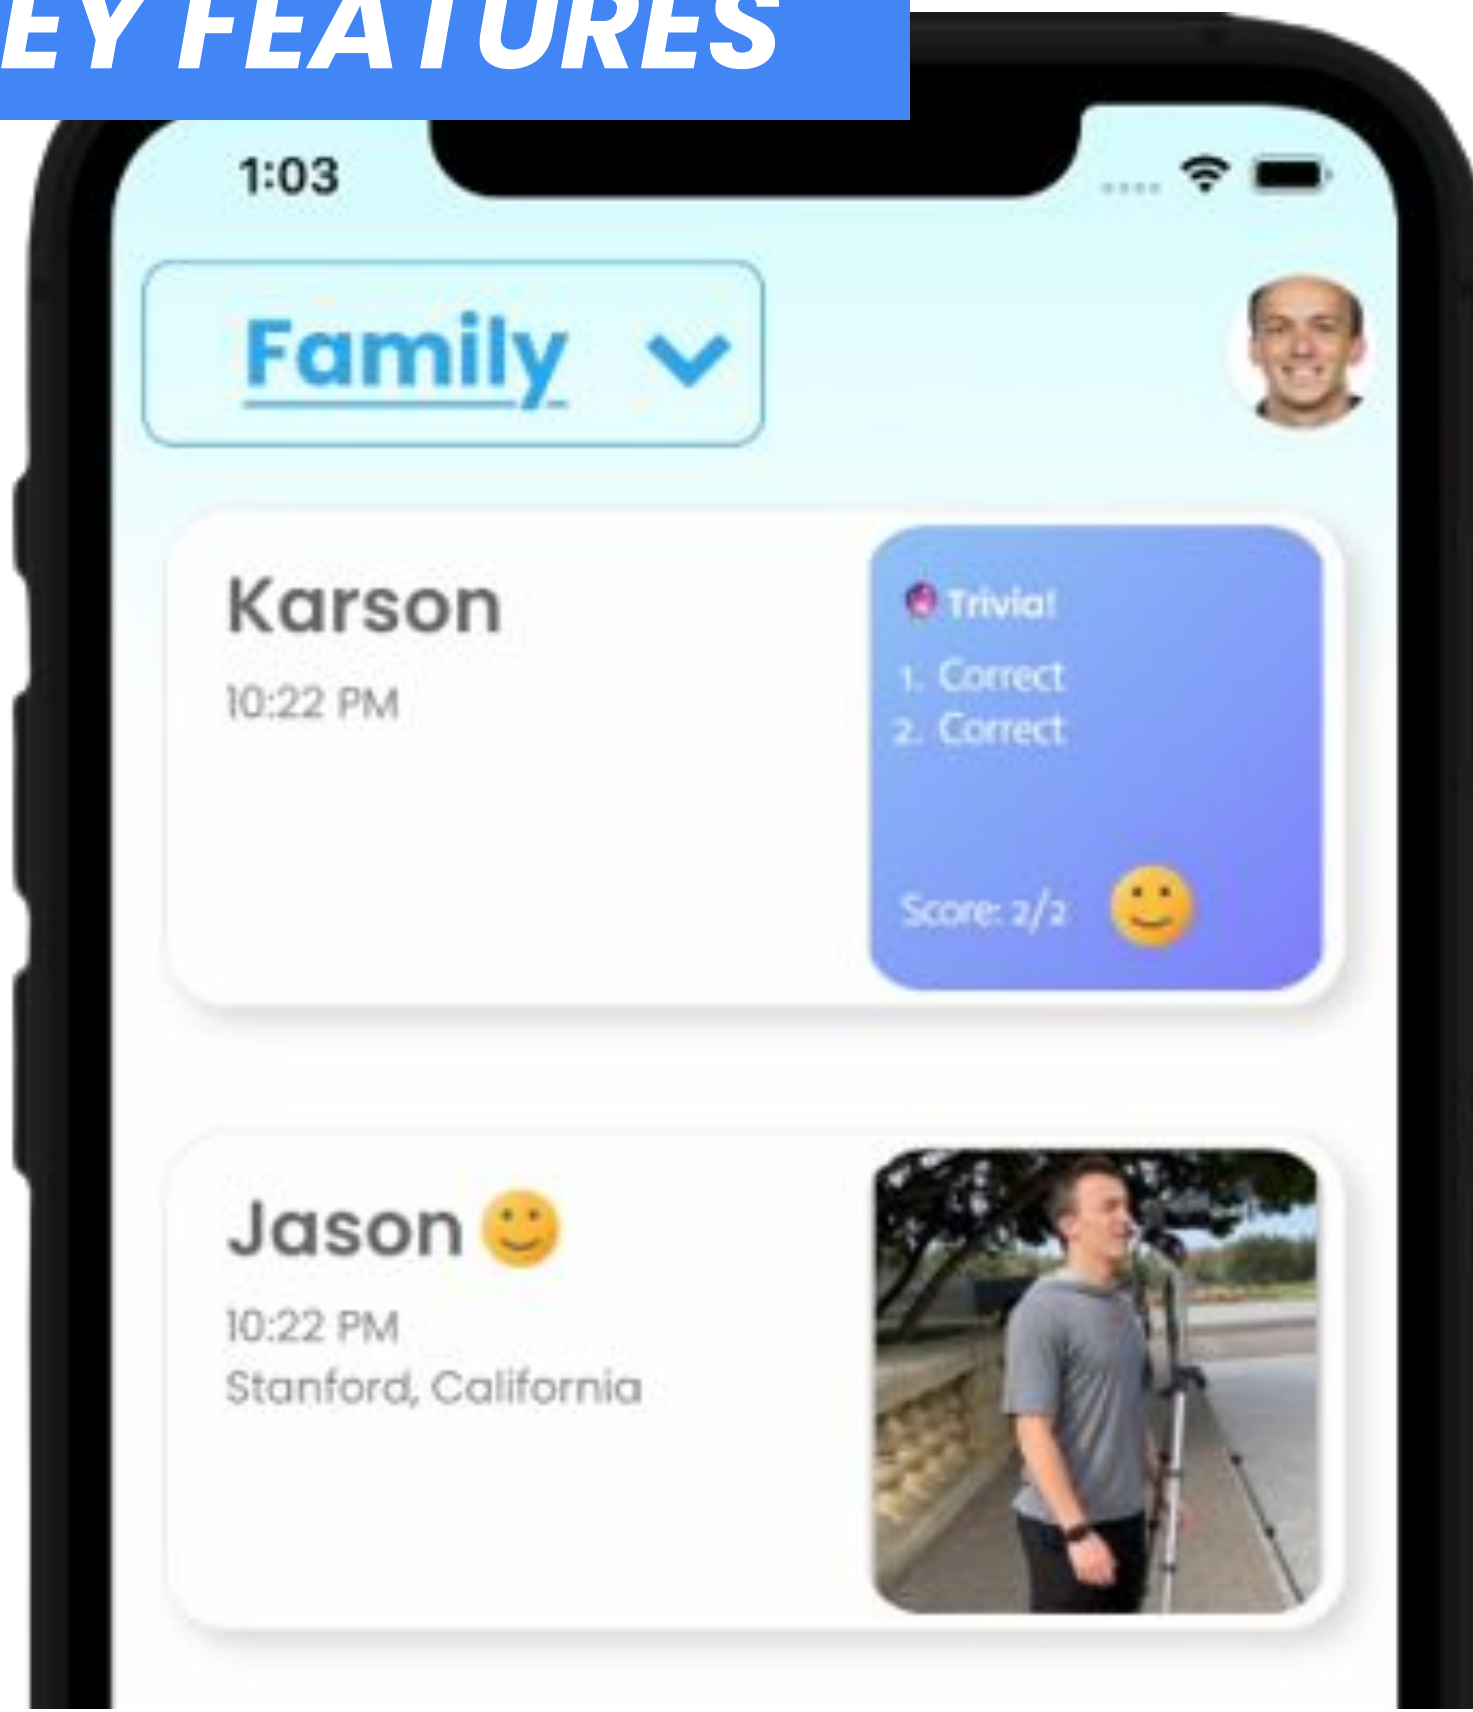

# Peekaboo!

Quickly and easily send updates to family and close friends for a **simple check in**.

## PROBLEM

People cannot **check up** on others in an easy manner **without** being **intrusive**.

## SOLUTION

**Instantly share** updates to all family/close friends through a **simple check-in**, photo, or fun in-app activity.

## KEY FEATURES

**Check up** with your loved ones at a glance!

**Check in** to keep loved ones posted.

**Create** and manage your groups.

Have **fun** with custom mini-games!