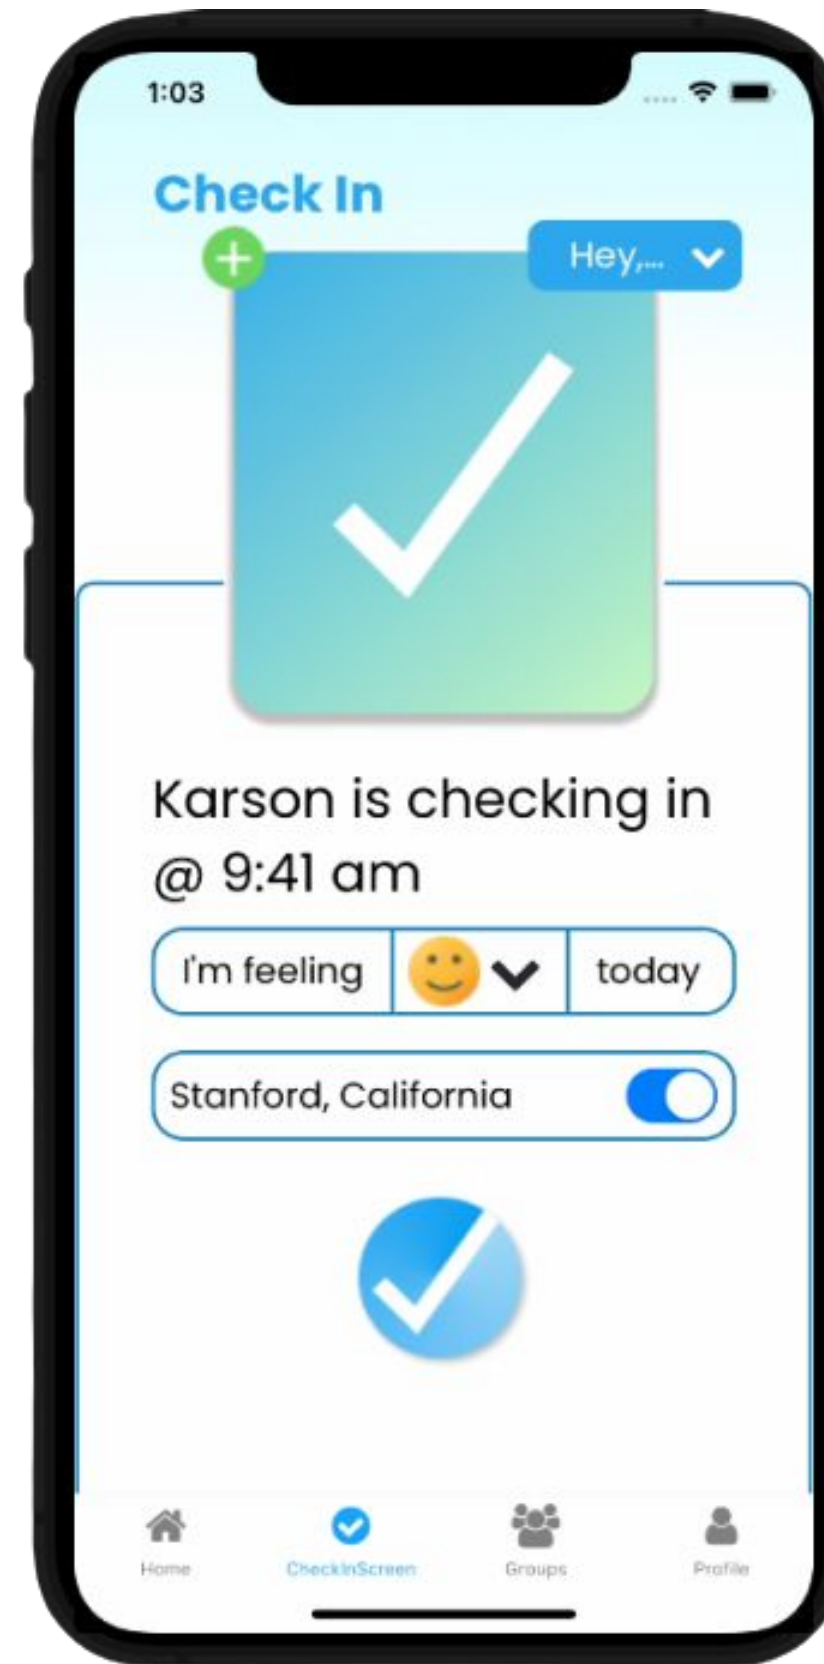

# Peekaboo!

Quickly and easily send updates to family and close friends for a **simple check in**.

## PROBLEM

People cannot **check up** on others in an easy manner **without** being **intrusive**.

## SOLUTION

**Instantly share** updates to all family/close friends through a **simple check-in**, photo, or fun in-app activity.

## KEY FEATURES

**Check up** with your loved ones at a glance!

**Check in** to keep loved ones posted.

**Create** and manage your groups.

Have **fun** with custom mini-games!