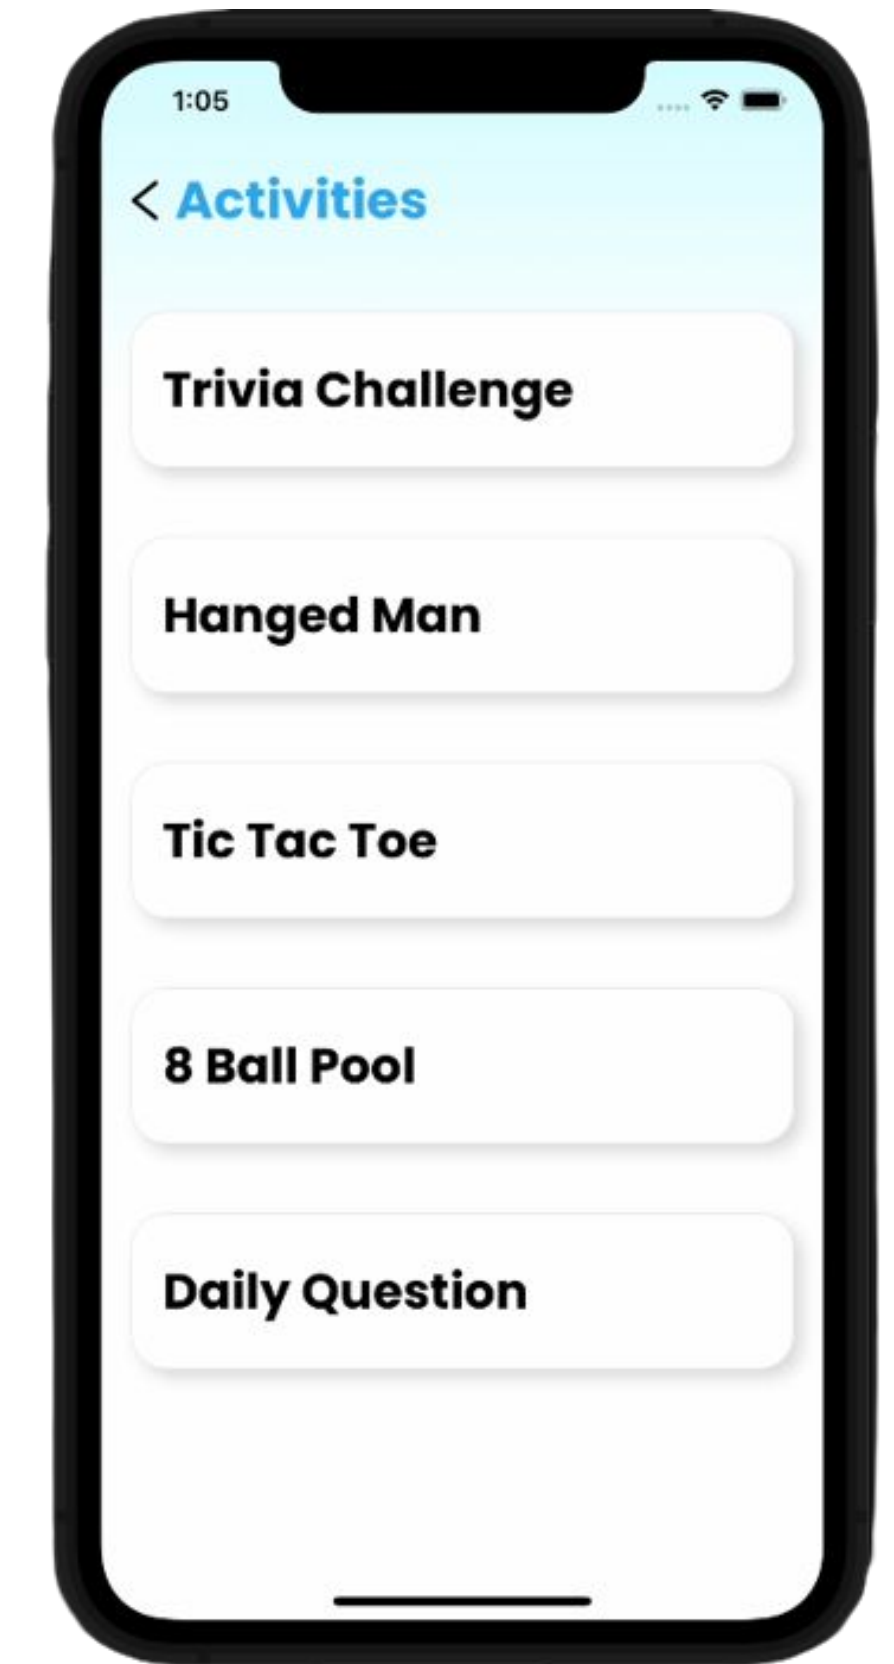

## SOLUTION

**Instantly share** updates to all family/close friends through a **simple check-in**, photo, or fun in-app activity.

## KEY FEATURES

**Check up** with your loved ones at a glance!

**Check in** to keep loved ones posted.

**Create** and manage your groups.

Have **fun** with custom mini-games!