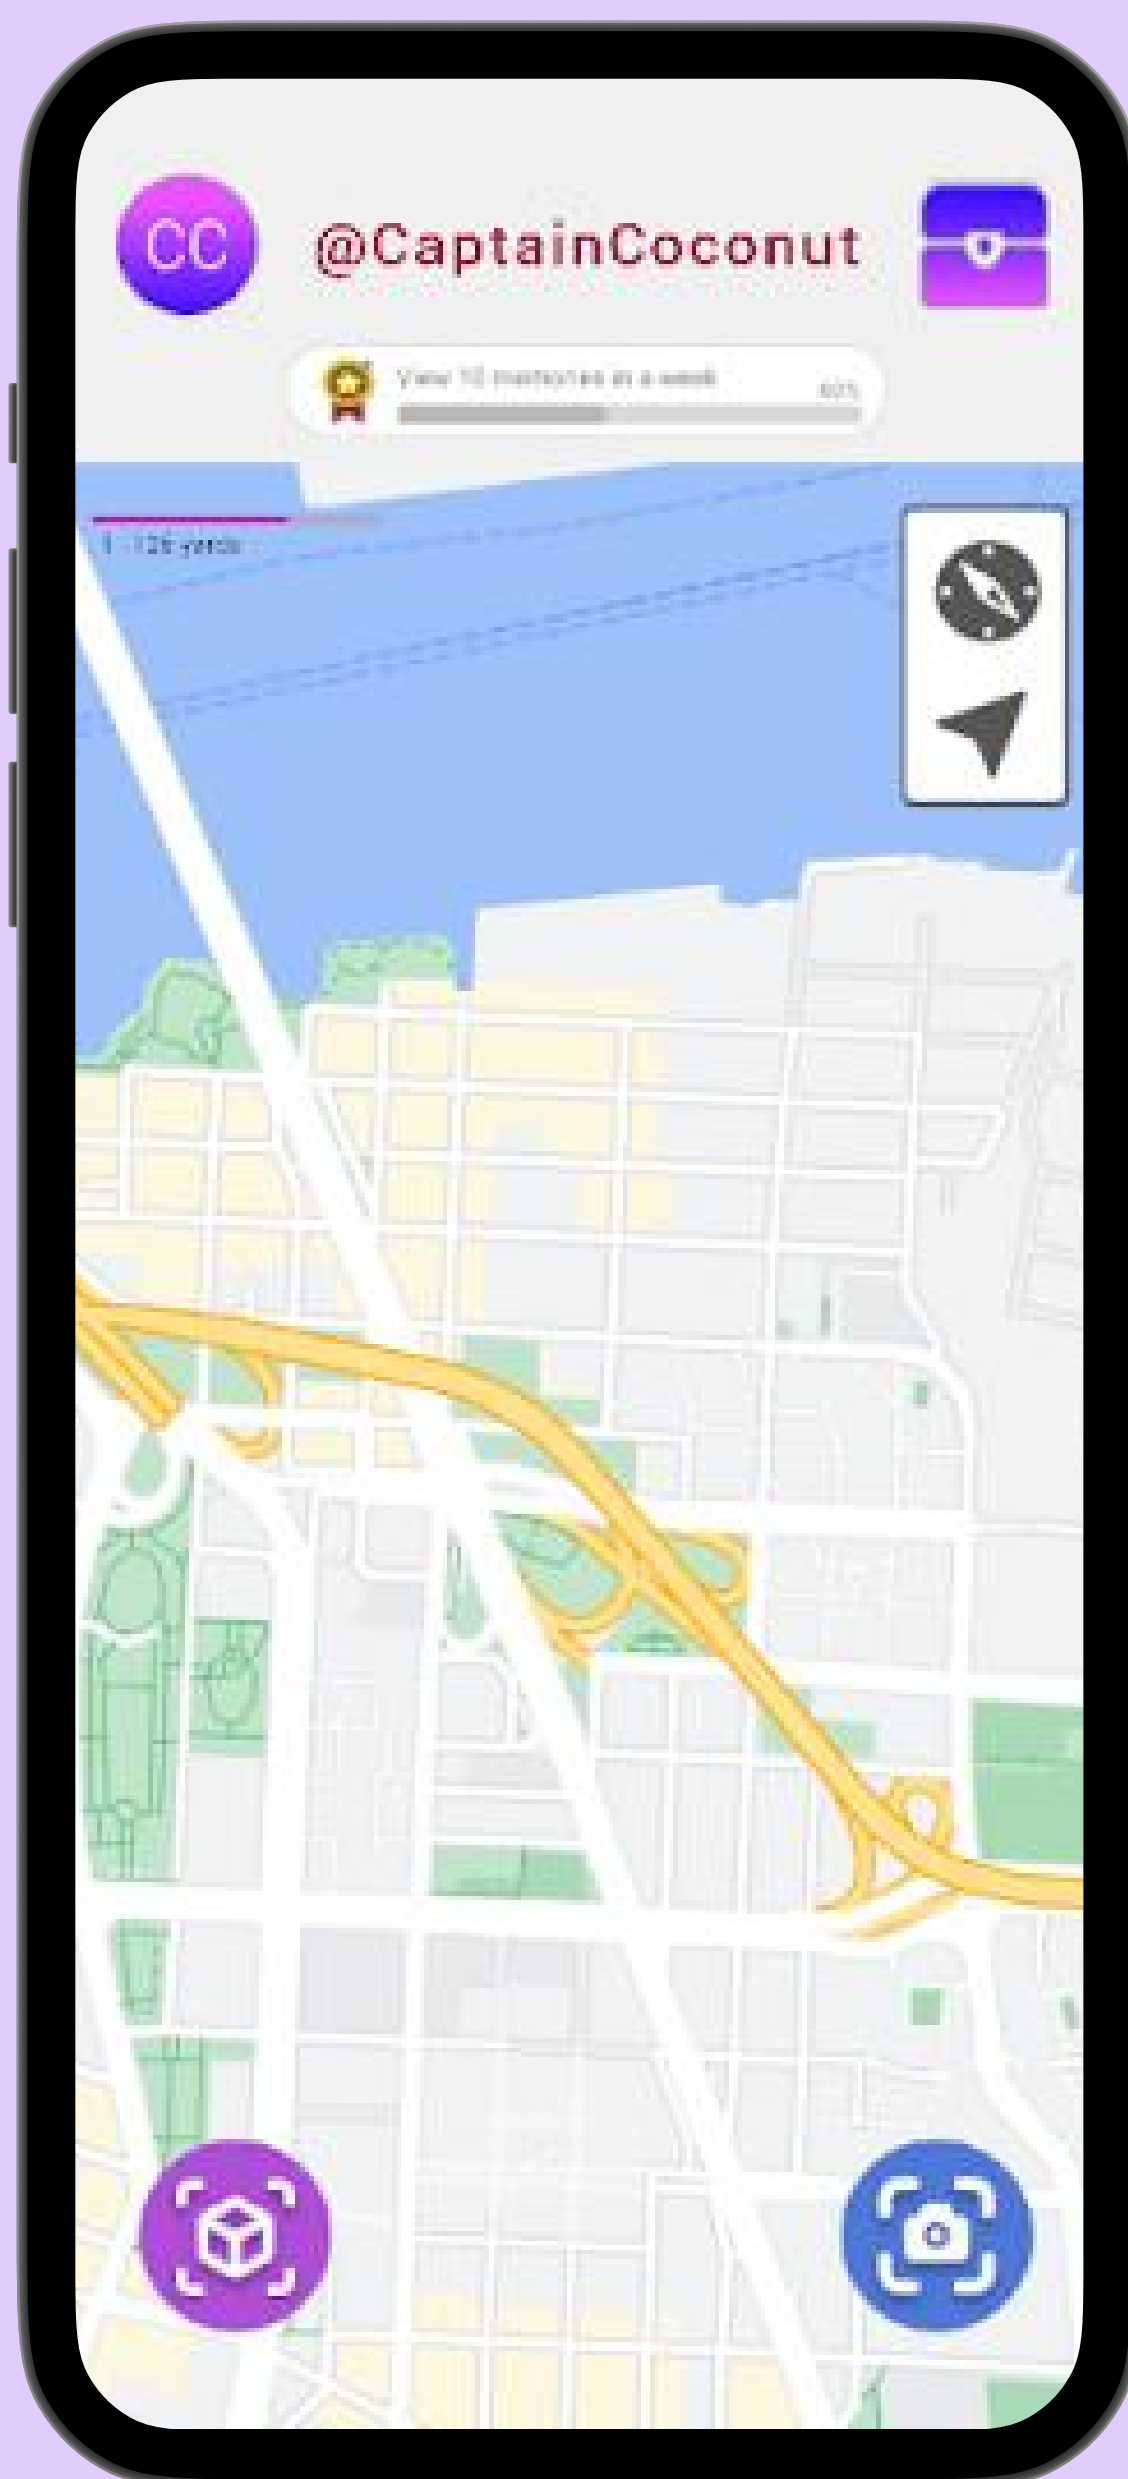

Trove

Treasure your memories

Many art lovers struggle to revisit the emotions they felt during previous art viewings and are unable to form strong connections with art pieces they enjoy.

Our solution? Say *Ahoy!* to Trove, a modern day treasure map you can use to interact with AR art pieces hidden around the world. With this platform, Trove aims to revitalize how we remember and value art.

Discover new AR art in the world around you

Create AR art by scanning in real world objects

Organize viewed AR art in your Trove

Trove (noun) : a store of valuable and delightful things

Design Process

1. Testing