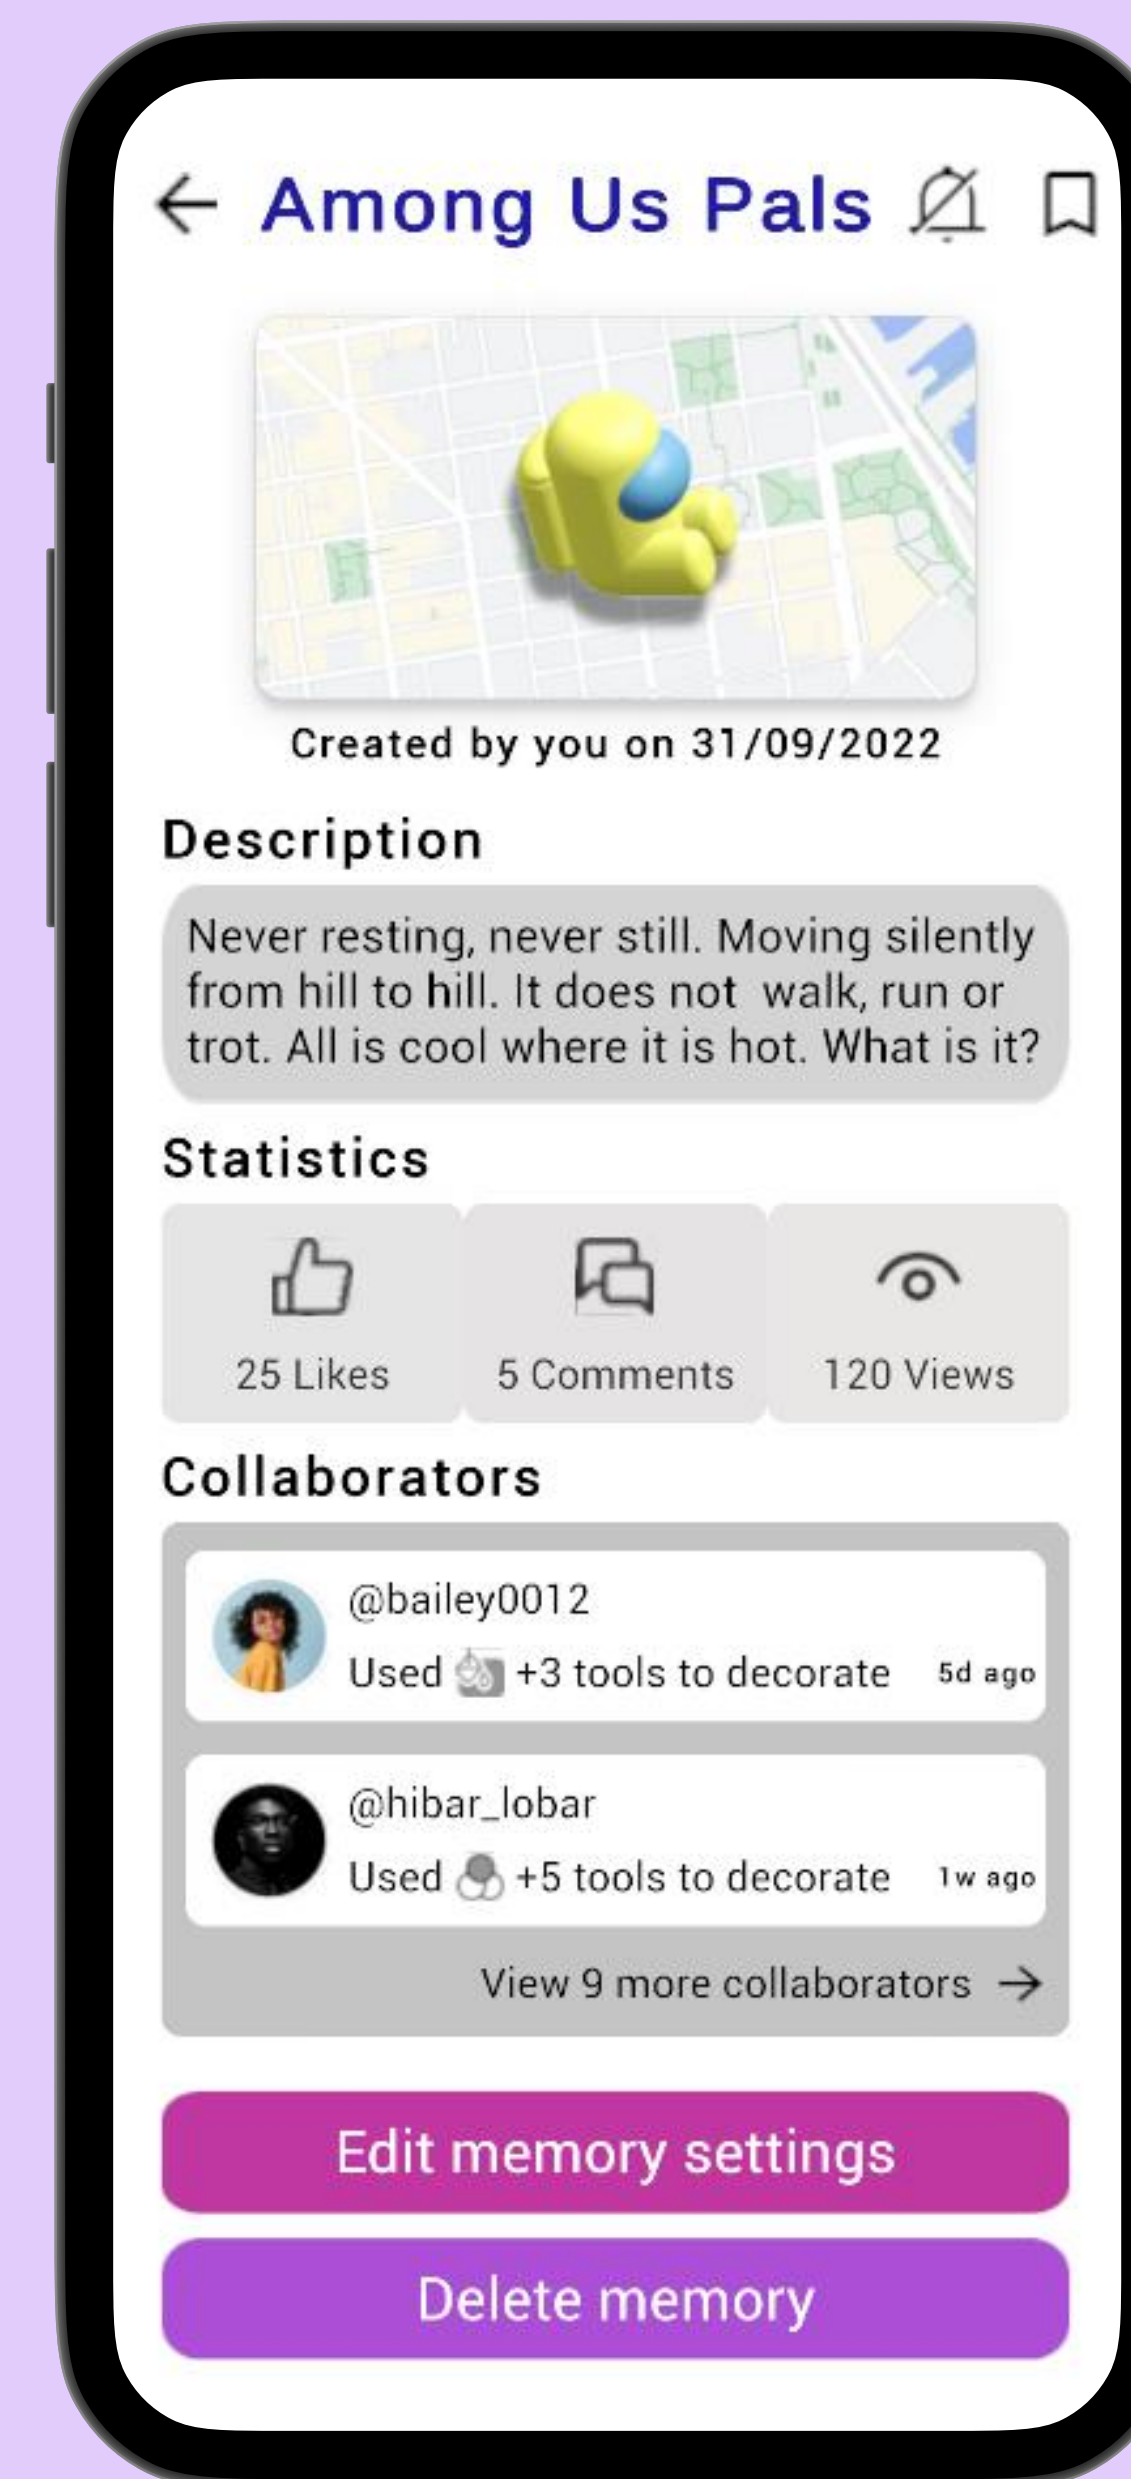

Trove

Treasure your memories

Many art lovers struggle to revisit the emotions they felt during previous art viewings and are unable to form strong connections with art pieces they enjoy.

Our solution? Say *Ahoy!* to Trove, a modern day treasure map you can use to interact with AR art pieces hidden around the world. With this platform, Trove aims to revitalize how we remember and value art.

Discover new AR art in the world around you

Create AR art by scanning in real world objects

Organize viewed AR art in your Trove

Trove (noun) : a store of valuable and delightful things

Design Process

1. Testing