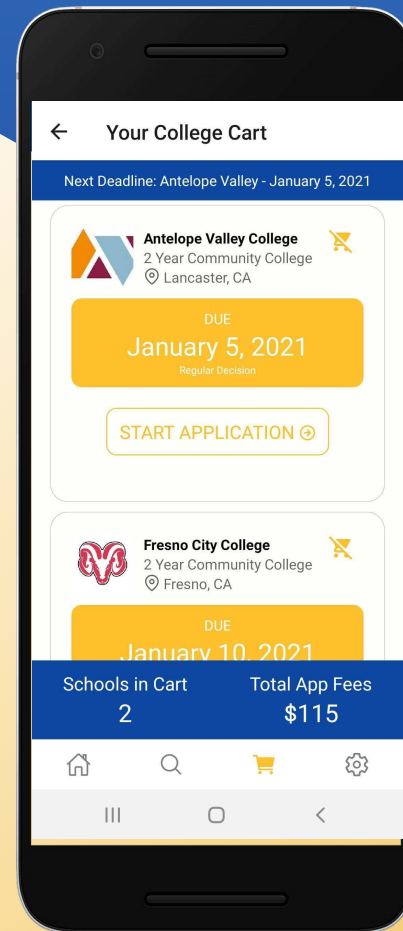

COLLEGE COMPANION

Let's conquer college applications
together!

COLLEGE COMPANION

Let's conquer college applications together!

Problem

The college application process is **convoluted**. It is unintuitive and information about applying is scattered.

Our Solution

A one-stop center that guides students in the community college applications through proactive engagement and centralized info.

Our Design Process

Needfinding

Lo-Fi Prototype

Usability Testing