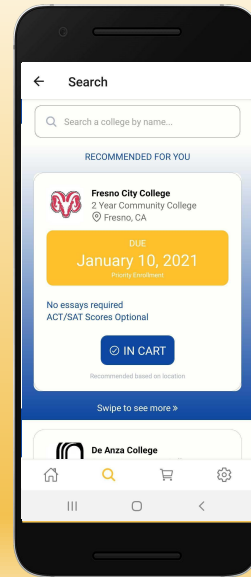

Get recommended schools