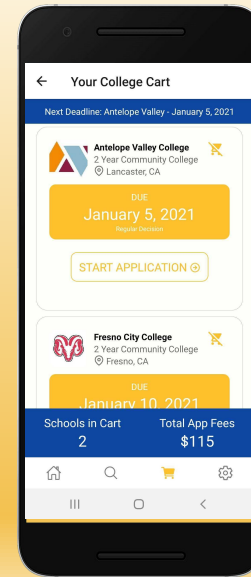

COLLEGE COMPANION

Let's conquer college applications
together!

COLLEGE COMPANION

Let's conquer college applications together!

Problem

The college application process is **convoluted**. It is unintuitive and information about applying is scattered.

Our Solution

A one-stop center that guides students in the community college applications through proactive engagement and centralized info.

Our Design Process

Needfinding

Lo-Fi Prototype

Usability Testing

Med-Fi Prototype

Get recommended schools

Add colleges to your cart

Fill out an application