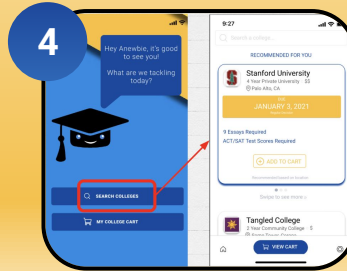

COLLEGE COMPANION

Let's conquer college applications
together!

COLLEGE COMPANION

Let's conquer college applications together!

Problem

The college application process is **convoluted**. It is unintuitive and information about applying is scattered.

Our Solution

A one-stop center that guides students in the community college applications through proactive engagement and centralized info.

Our Design Process

Needfinding

Lo-Fi Prototype

Usability Testing

Med-Fi Prototype

Get recommended schools

Add colleges to your cart

Fill out an application