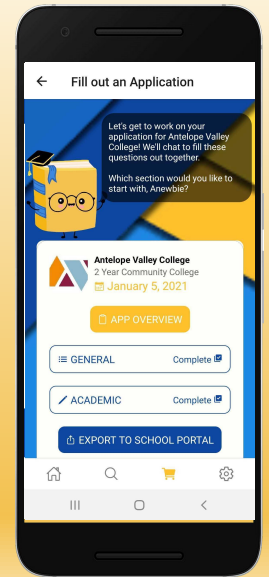

Fill out an application