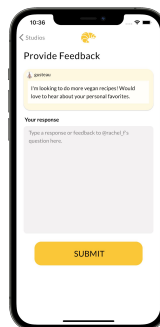

Problem

Today's technology has given creators and fans more ways to connect, but this paradigm isn't working for its stakeholders.

Creators experience burnout and impersonal fan relationships. Fans seek deeper, active connections beyond rarely-noticed comments.

What if we could make the experience better for all?

How it Works

Ask

Ideate

Rank

Chat

Design Process

Needfinding

Experience Prototyping

Low-fi prototype

Med-fi prototype