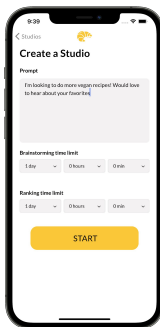

Problem

Today's technology has given creators and fans more ways to connect, but this paradigm isn't working for its stakeholders.

Creators experience burnout and impersonal fan relationships. Fans seek deeper, active connections beyond rarely-noticed comments.

What if we could make the experience better for all?

How it Works

Ask