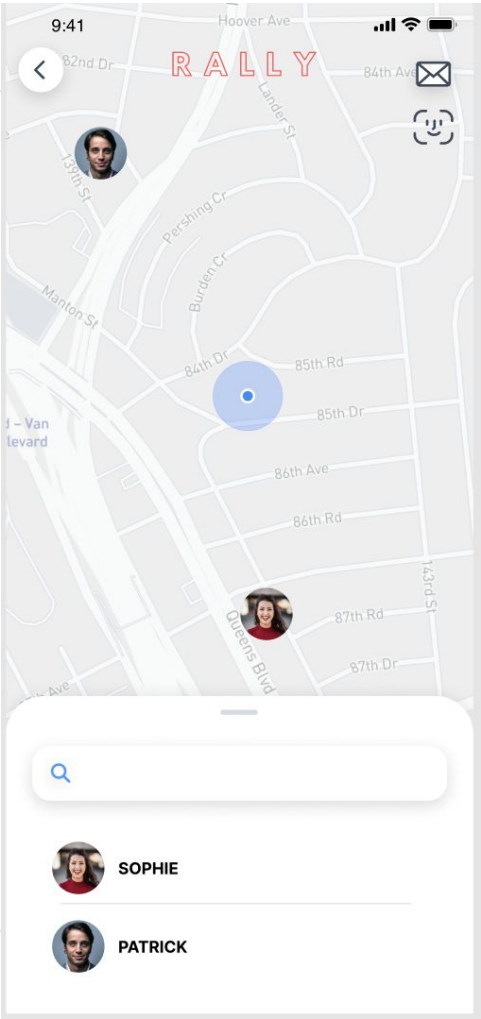

Filtering by Friends