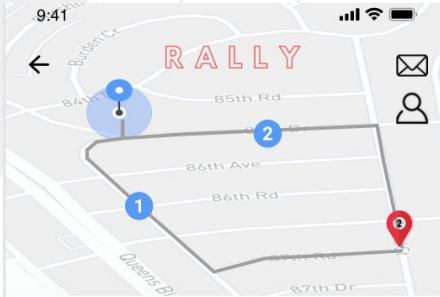

CARDINAL FOR WARREN

WWW.ELIZABETHWARREN.COM

2020 ELECTION TRIVIA NIGHT

Oct. 30 | 9 PM - 10:30 PM

La Maison Francaise

Join Cardinal for Warren for a 2020 election trivia night about ALL the candidates at French House! We'll split up into teams (or bring your own team), and the winning team will get a prize!

The trivia begins at 9:00pm! All are welcome!

BYOB: bring your own Big, Structural Change beverage (coffee or whatever)!

Interested

Start a Rally