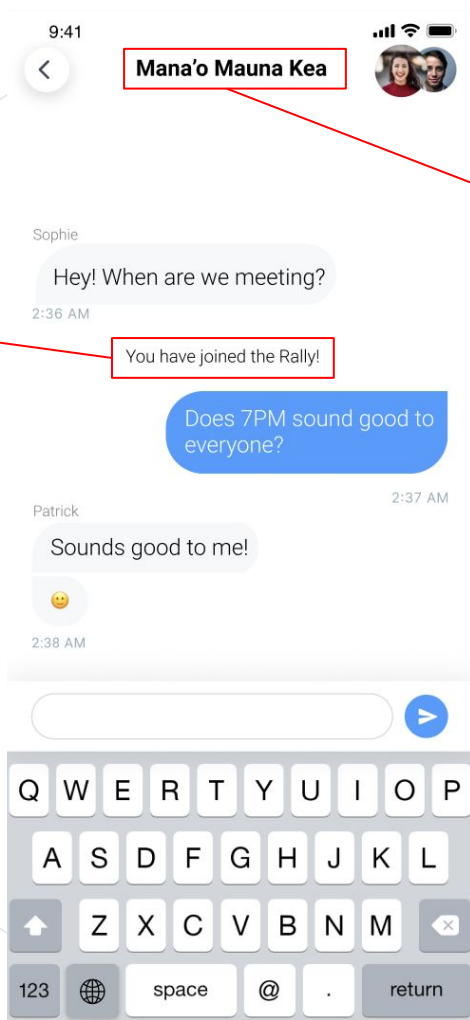

The image features a large white circle in the center, which serves as a background for the text. To the left of this circle, there are several overlapping circles in various shades of gray, some with thin white outlines. To the right, there are several concentric white circles of varying diameters, also overlapping the main white circle. The overall background is black.

Fix -

Adding visibility to events filter page

Group Chats

Group Chats

Recall over recognition for remembering event details

Group Chats

Unable to leave a rally

Recall over recognition for remembering event details

Group Chats

Unable to leave a rally

Recall over recognition for remembering event details

Disparate cognitive models about first-degree and second-degree connections

Group Chats

Issues -

- H6 - Recognition over Recall
 - No information about rally in the group chat
- H3 - User Freedom and Control
 - Unable to leave group chats once joined
- H1 - Visibility of System Status
 - Disparate cognitive models about first-degree and second-degree connections