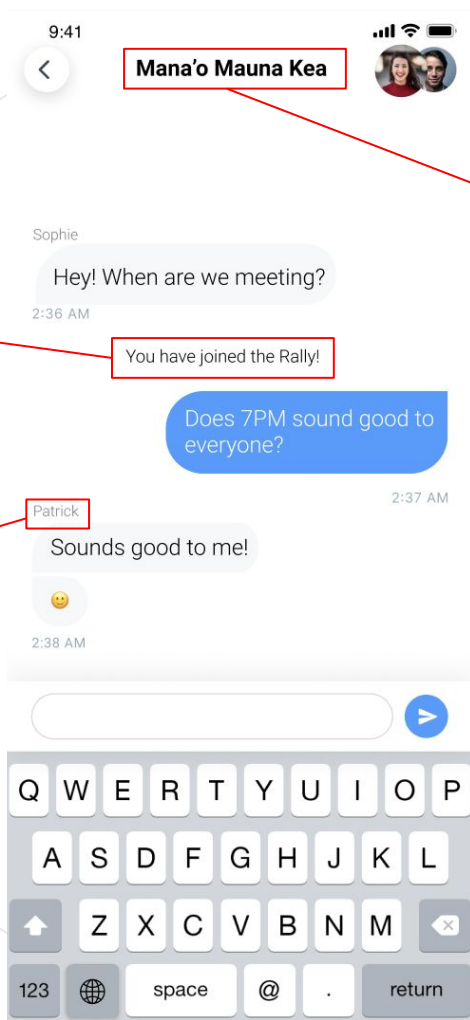

The image features a large white circle in the center, which serves as a background for the text. To the left of this circle, there are several overlapping circles in various shades of gray, some with thin white outlines. To the right, there are several concentric white circles of varying diameters, also overlapping the main white circle. The overall background is black.

Fix -

Adding visibility to events filter page

Group Chats

Group Chats

Recall over recognition for remembering event details

Group Chats

Unable to leave a rally

Recall over recognition for remembering event details

Group Chats

Unable to leave a rally

Recall over recognition for remembering event details

Disparate cognitive models about first-degree and second-degree connections

Group Chats

Issues -

- H6 - Recognition over Recall
 - No information about rally in the group chat
- H3 - User Freedom and Control
 - Unable to leave group chats once joined
- H1 - Visibility of System Status
 - Disparate cognitive models about first-degree and second-degree connections