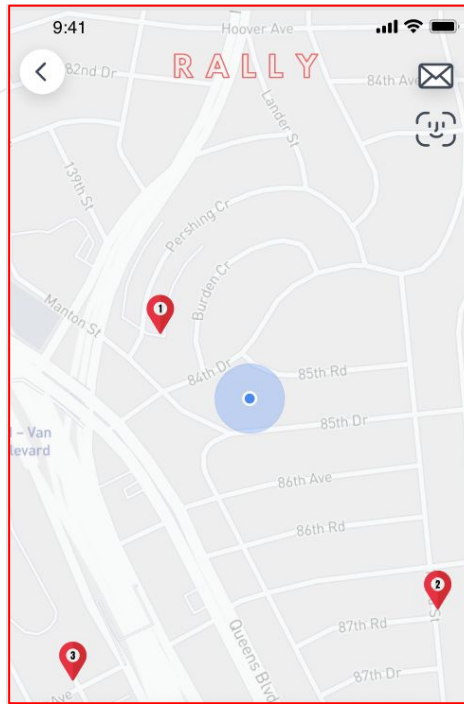

The image features a large white circle in the center, which serves as a background for the text. To the left of this circle, there are several overlapping circles in various shades of gray, some with thin white outlines. To the right, there are several concentric white circles of varying diameters, also overlapping the main white circle. The overall background is black.

No indication that the screen is currently filtering by events

Filtering by Events

No indication that events are ordered by distance

No indication that the screen is currently filtering by events

Filtering by Events

No indication that the screen is currently filtering by events

No indication that events are ordered by distance

No indication of events that you are interested in

Filtering by Events

No indication that events are ordered by distance

No indication that the screen is currently filtering by events

No way to see events beyond initial map image

No indication of events that you are interested in

Filtering by Events

Issues -

- H3 - User Freedom and Control
 - No clear indication the list is ordered by distance
- H6 - Recognition Rather than Recall
 - No visual indication of events that you are interested in
- H7 - Flexibility and Efficiency of Use
 - Explore events past the bounds of the initial map image