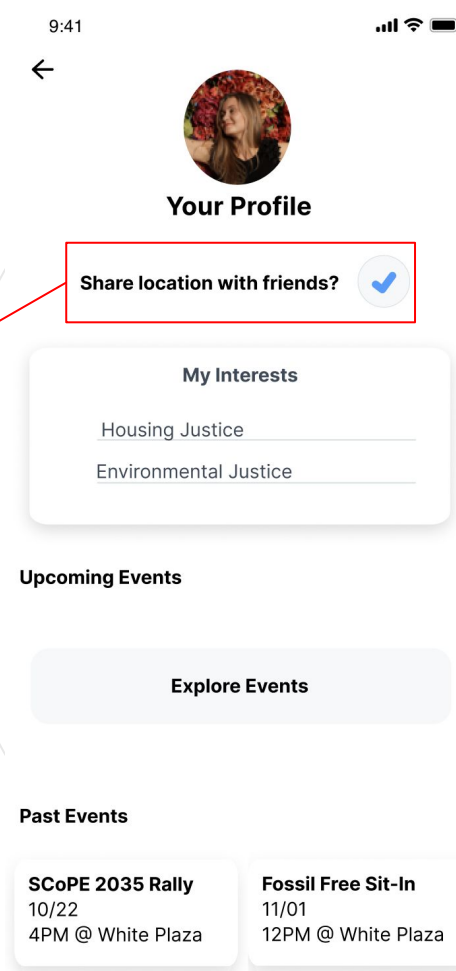

The image features a large white circle in the center, which serves as a background for the text. To the left of this circle, there are several overlapping circles in various shades of gray, some with thin white outlines. To the right, there are several concentric white circles of varying diameters, also overlapping the main white circle. The overall background is black.

J - Van Levard

FILTERING BY FRIENDS 

🔍

 SOPHIE	4 MI
 PATRICK	12 MI

+ ADD NEW FRIENDS

Filtering by Friends

Explicit consent to sharing location with friends through this application

Filtering by Friends

Explicit consent to sharing location with friends through this application

New functionality to add new friends

**Prototype
Implementation
Status**

Tools Being Used

React Native

Expo

Implemented Features

- React-native-maps API
- Markers on Map, clicking on markers
- Events Filter, Rally Filter, and Friends Filter
- Parallax Scrolling and Scroll View
- Basic card view for events