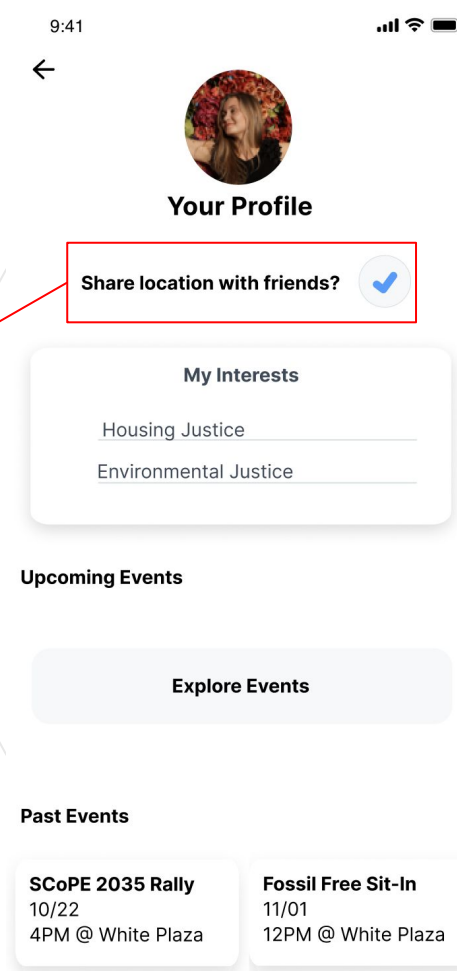

The image features a large white circle in the center, which serves as a background for the text. To the left of this circle, there are several overlapping circles in various shades of gray, some with thin white outlines. To the right, there are several concentric white circles of varying diameters, also overlapping the main white circle. The overall background is black.

J - Van Levard

FILTERING BY FRIENDS 

🔍

 SOPHIE	4 MI
 PATRICK	12 MI

+ ADD NEW FRIENDS

Filtering by Friends

Explicit consent to sharing location with friends through this application

Filtering by Friends

Explicit consent to sharing location with friends through this application

New functionality to add new friends

**Prototype
Implementation
Status**

Tools Being Used

React Native

Expo

Implemented Features

- React-native-maps API
- Markers on Map, clicking on markers
- Events Filter, Rally Filter, and Friends Filter
- Parallax Scrolling and Scroll View
- Basic card view for events