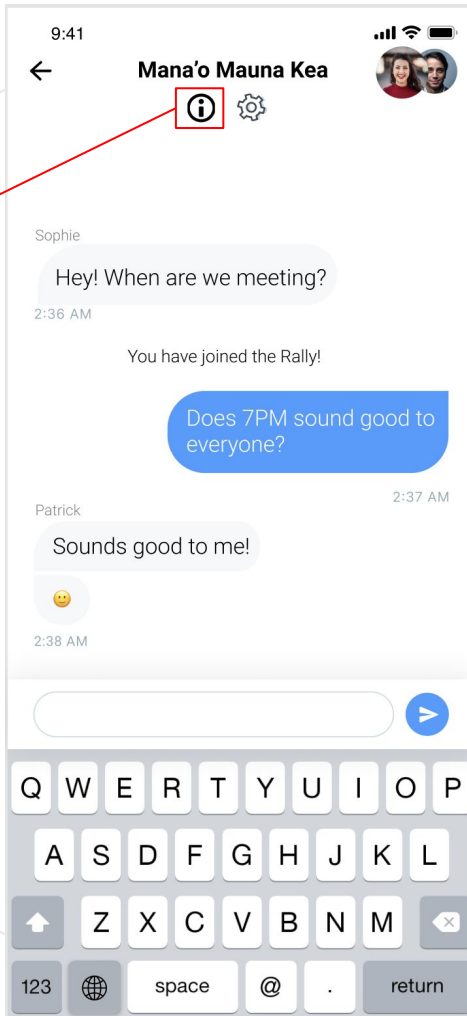

Group Chats

Added button that goes directly to the information card for the given event