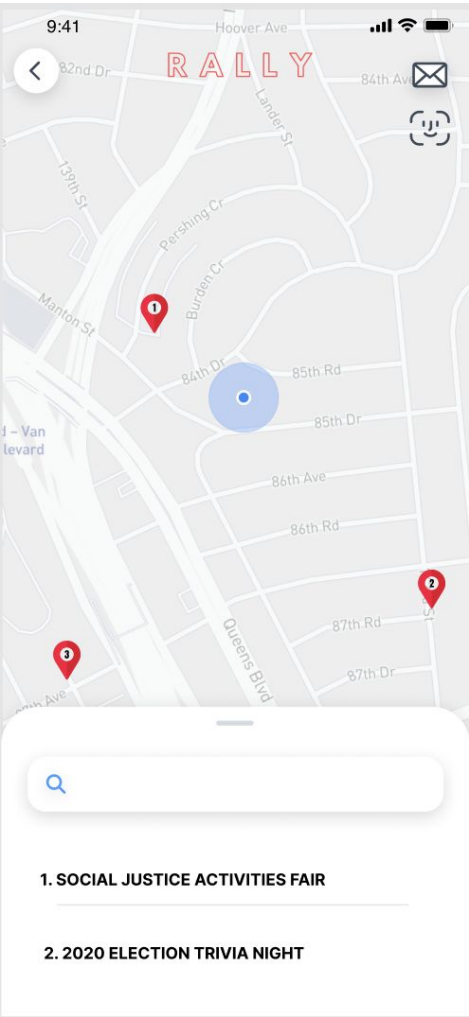

The image features a large white circle in the center, which serves as a background for the text. To the left of this circle, there are several overlapping circles in various shades of gray, some with thin white outlines. To the right, there are several concentric white circles of varying diameters, also overlapping the main white circle. The overall background is black.

Heuristic Evaluation Results

Results in Summary

Total Level 3+4 Severity violations - 12

Key Areas of Heuristic Violations -

- Filtering by Events
- Group Chats
- Filtering by Friends

Filtering by Events

Filtering by Events