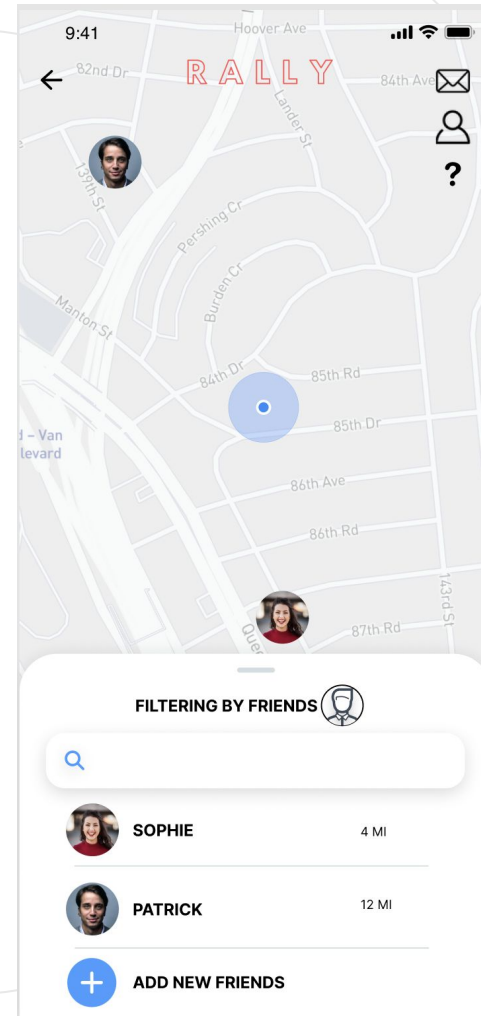

J - Van Levard

FILTERING BY FRIENDS 

🔍

 SOPHIE	4 MI
 PATRICK	12 MI

+ ADD NEW FRIENDS

Filtering by Friends

Explicit consent to sharing location with friends through this application

Filtering by Friends

Explicit consent to sharing location with friends through this application

New functionality to add new friends

**Prototype
Implementation
Status**

Tools Being Used

React Native

Expo

Implemented Features

- React-native-maps API
- Markers on Map, clicking on markers
- Events Filter, Rally Filter, and Friends Filter
- Parallax Scrolling and Scroll View
- Basic card view for events