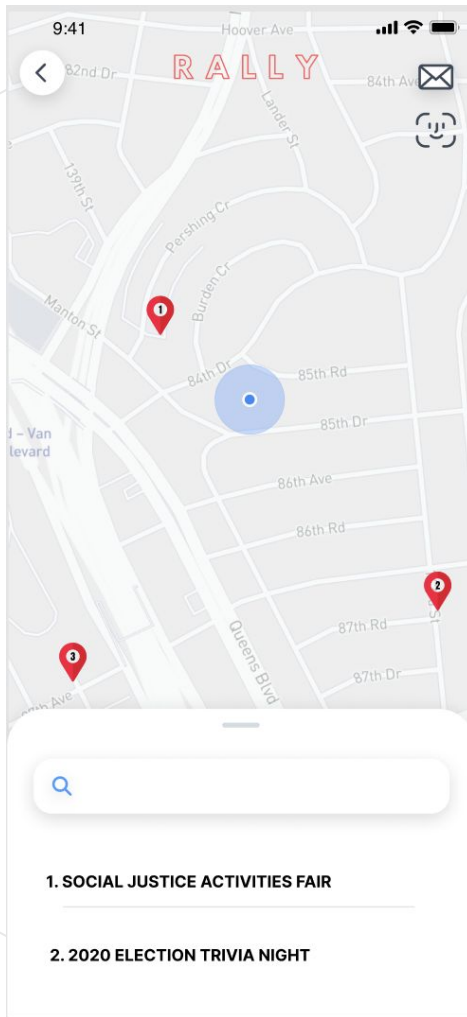

The image features a large white circle in the center, which serves as a background for the text. To the left of this circle, there are several overlapping circles in various shades of gray, some with thin white outlines. To the right, there are several concentric white circles of varying diameters, also overlapping the main white circle. The overall background is black.

Heuristic Evaluation Results

Results in Summary

Total Level 3+4 Severity violations - 12

Key Areas of Heuristic Violations -

- Filtering by Events
- Group Chats
- Filtering by Friends

Filtering by Events

Filtering by Events