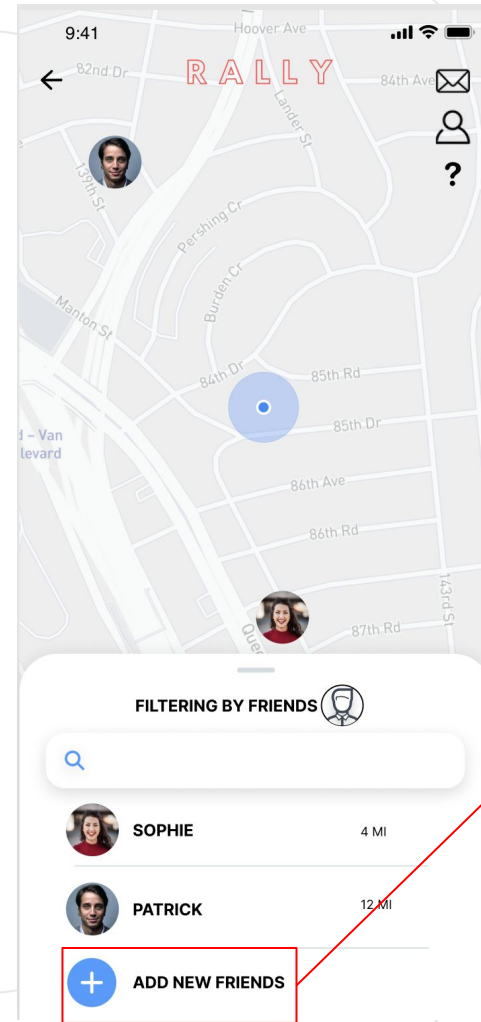

J - Van Levard

FILTERING BY FRIENDS 

🔍

 SOPHIE	4 MI
 PATRICK	12 MI

+ ADD NEW FRIENDS

Filtering by Friends

Explicit consent to sharing location with friends through this application

Filtering by Friends

Explicit consent to sharing location with friends through this application

New functionality to add new friends

**Prototype
Implementation
Status**

Tools Being Used

React Native

Expo

Implemented Features

- React-native-maps API
- Markers on Map, clicking on markers
- Events Filter, Rally Filter, and Friends Filter
- Parallax Scrolling and Scroll View
- Basic card view for events