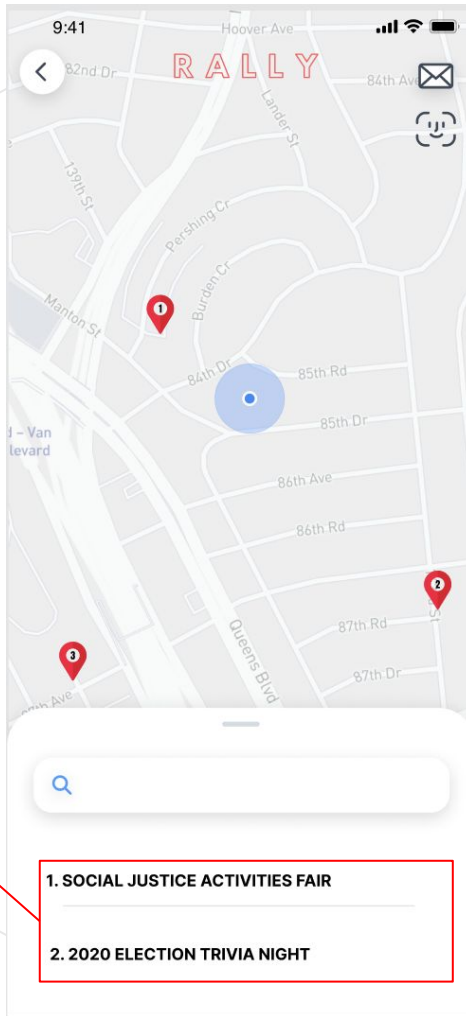

Filtering by Events

No indication that events are ordered by distance

No indication that the screen is currently filtering by events