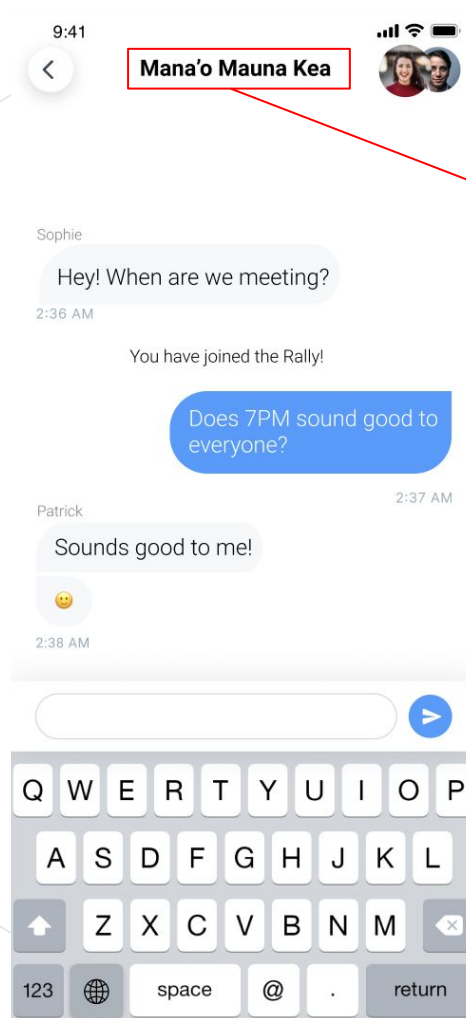

Group Chats

Recall over recognition for remembering event details