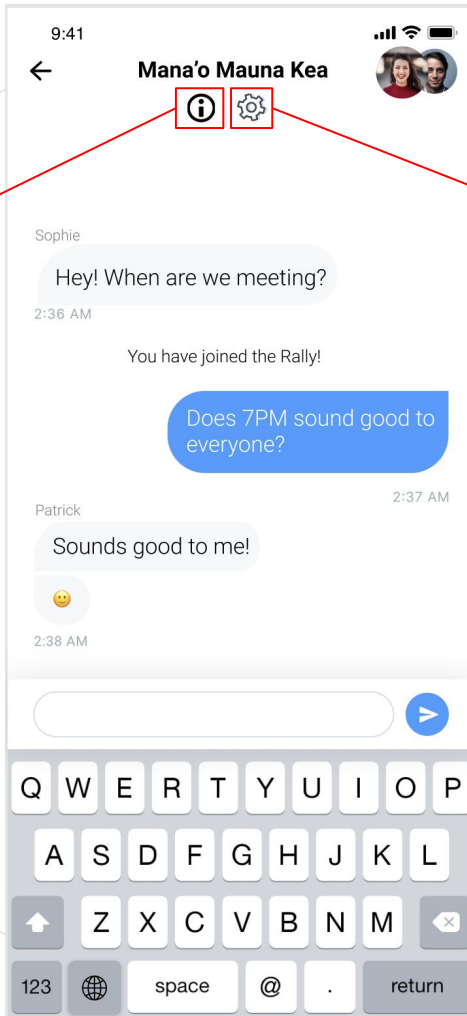

Group Chats

Added button that goes directly to the information card for the given event

Added settings page to add functionality like leaving the rally chat