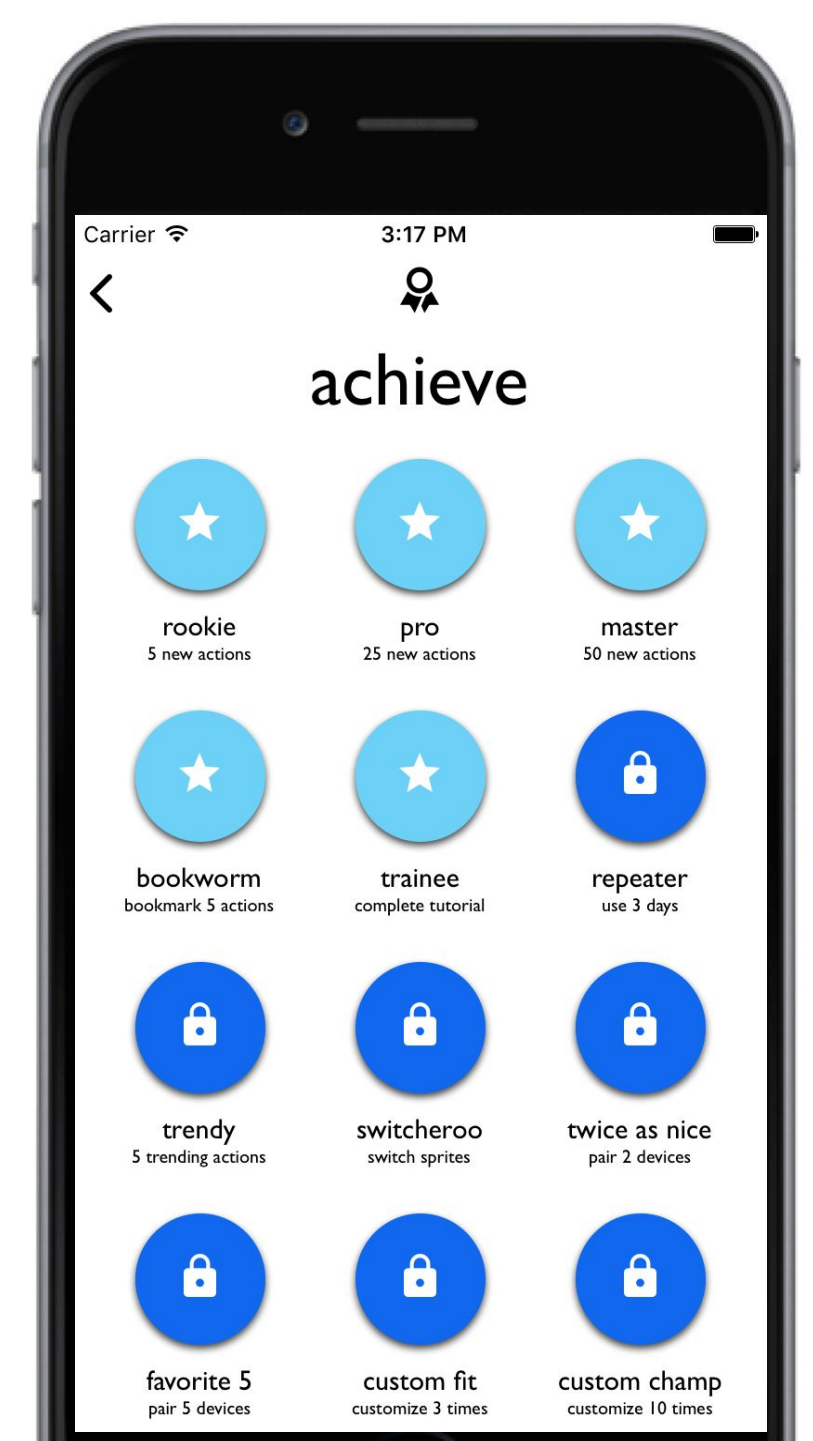

Sprite

Bring your smart home device to life.

Julea Chin, Clara Kelley, Amanda Spyropoulos, Chloe Thai

Problem

People only use a few of their smart home device's capabilities.

Finding relevant new features is frustrating and time-consuming.

Process

needfinding

lo-fi

med-fi

hi-fi

Mission: Make interacting with a smart home device engaging and fun.

Key Features

What is a Sprite?

A cute, playful personification of your smart home device that encourages you to learn and explore new skills.

Create a Sprite

Discover new actions

Earn achievements