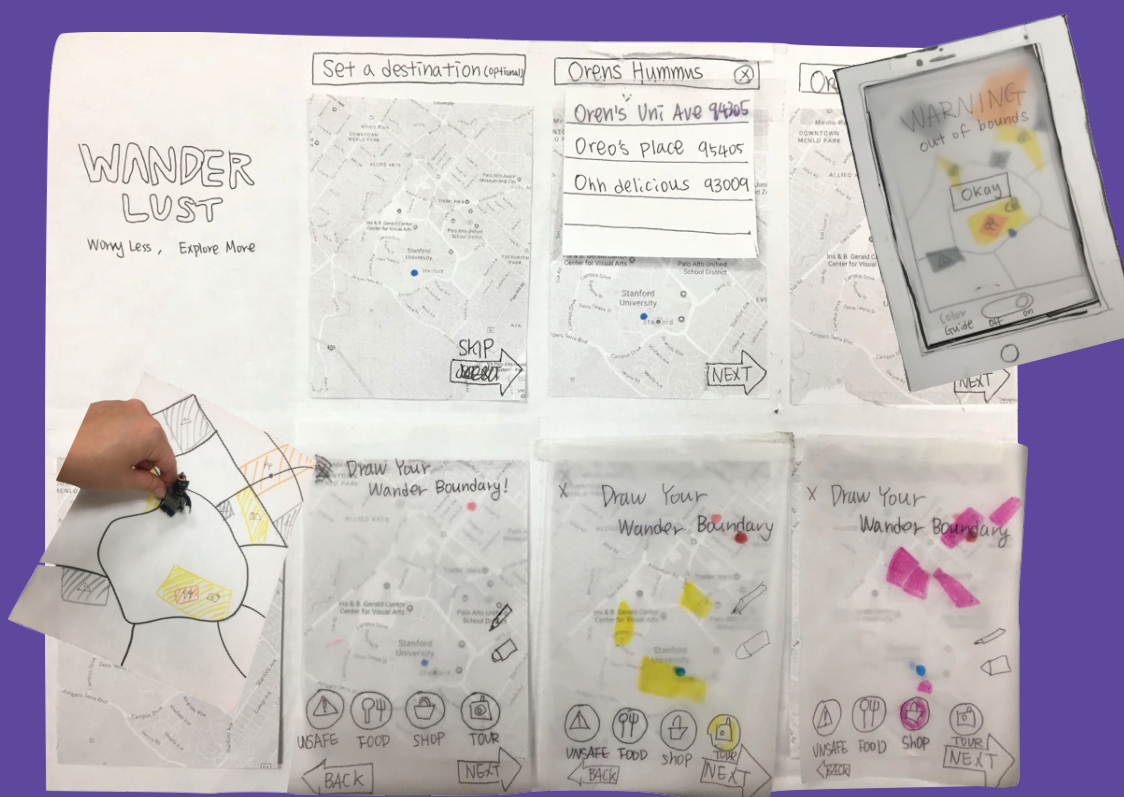

Fastest route !=  
Fun & Safe journey  
Follow route !=  
Serendipity & Immersion

Explore More, Worry Less

Alternative navigation app  
that welcomes serendipity and  
secures safety of your journey

Need Finding

Low-Fi Prototype

Med-Fi Prototype

Be There

Get to your destination

- ✓ Rough direction
- ✗ Absolute Route

Be Safe

Draw Boundary

- ✓ Interesting Places
- ✗ Areas with Safety Concern

Be Immersed

Get Minimalistic Guide

- ✓ Look Around
- ✗ Stare at Screens