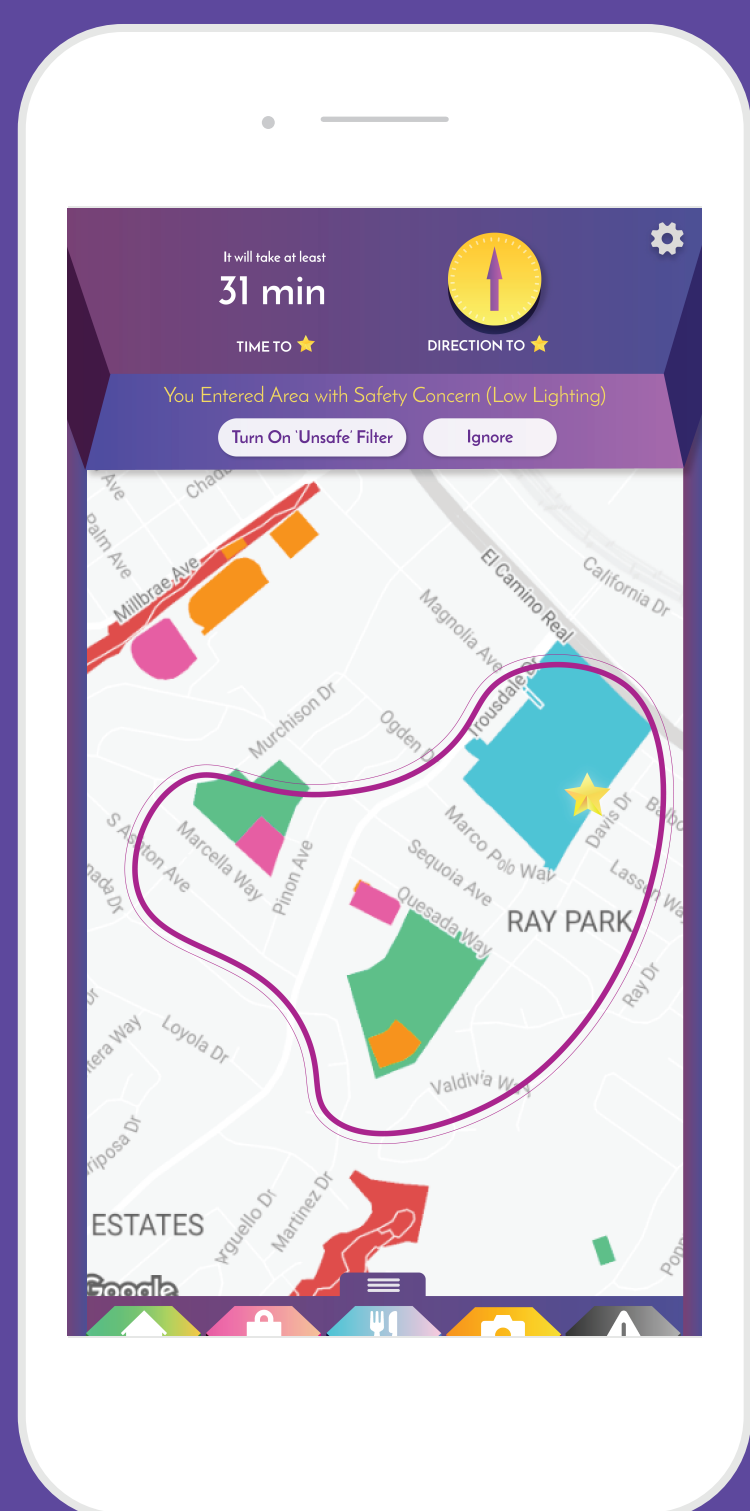

Fastest route !=  
Fun & Safe journey  
Follow route !=  
Serendipity & Immersion

Explore More, Worry Less

Alternative navigation app  
that welcomes serendipity and  
secures safety of your journey

Need Finding

Low-Fi Prototype

Med-Fi Prototype

Be There

Get to your destination

- ✓ Rough direction
- ✗ Absolute Route

Be Safe

Draw Boundary

- ✓ Interesting Places
- ✗ Areas with Safety Concern

Be Immersed

Get Minimalistic Guide

- ✓ Look Around
- ✗ Stare at Screens