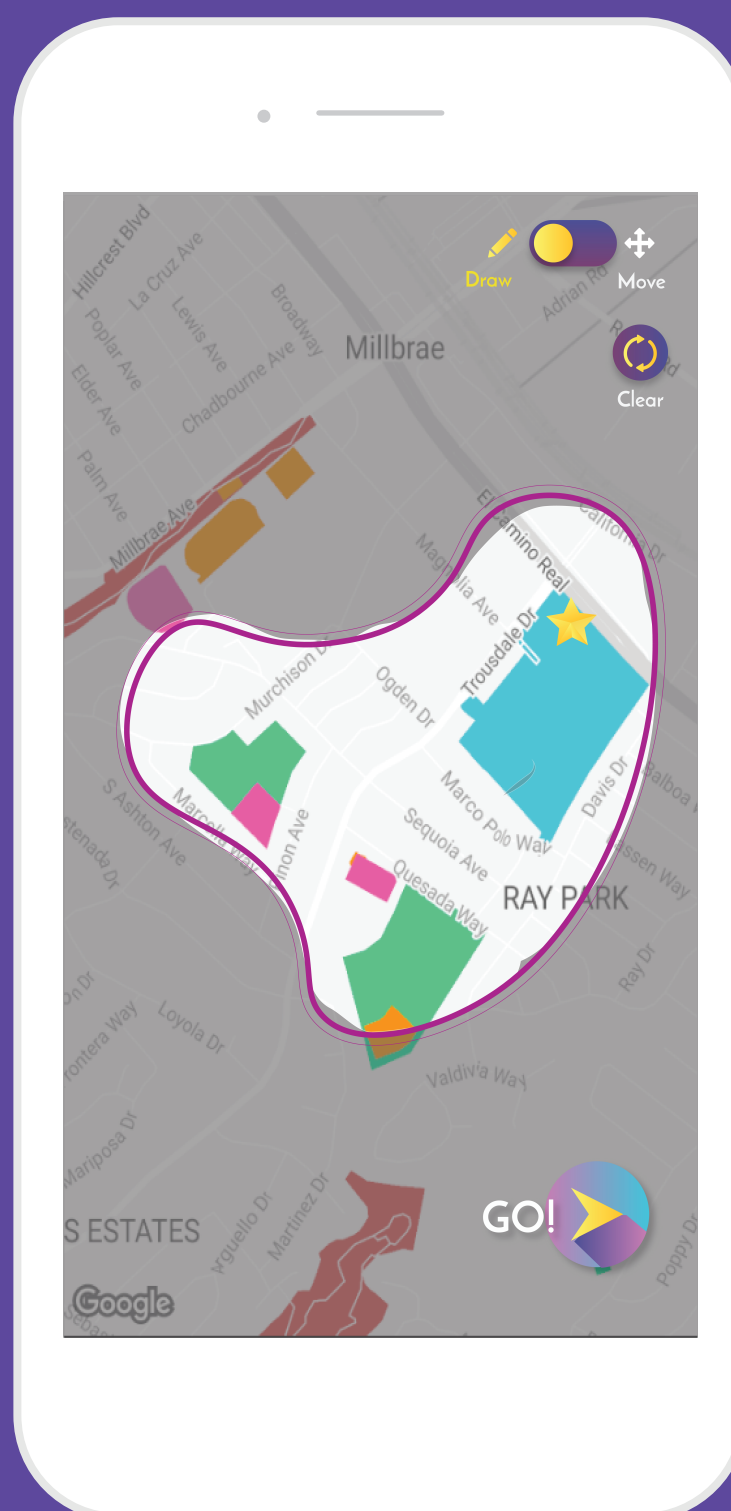

Fastest route !=  
Fun & Safe journey  
Follow route !=  
Serendipity & Immersion

Explore More, Worry Less

Alternative navigation app  
that welcomes serendipity and  
secures safety of your journey

Need Finding

Low-Fi Prototype

Med-Fi Prototype

Be There

Get to your destination

- ✓ Rough direction
- ✗ Absolute Route

Be Safe

Draw Boundary

- ✓ Interesting Places
- ✗ Areas with Safety Concern

Be Immersed

Get Minimalistic Guide

- ✓ Look Around
- ✗ Stare at Screens