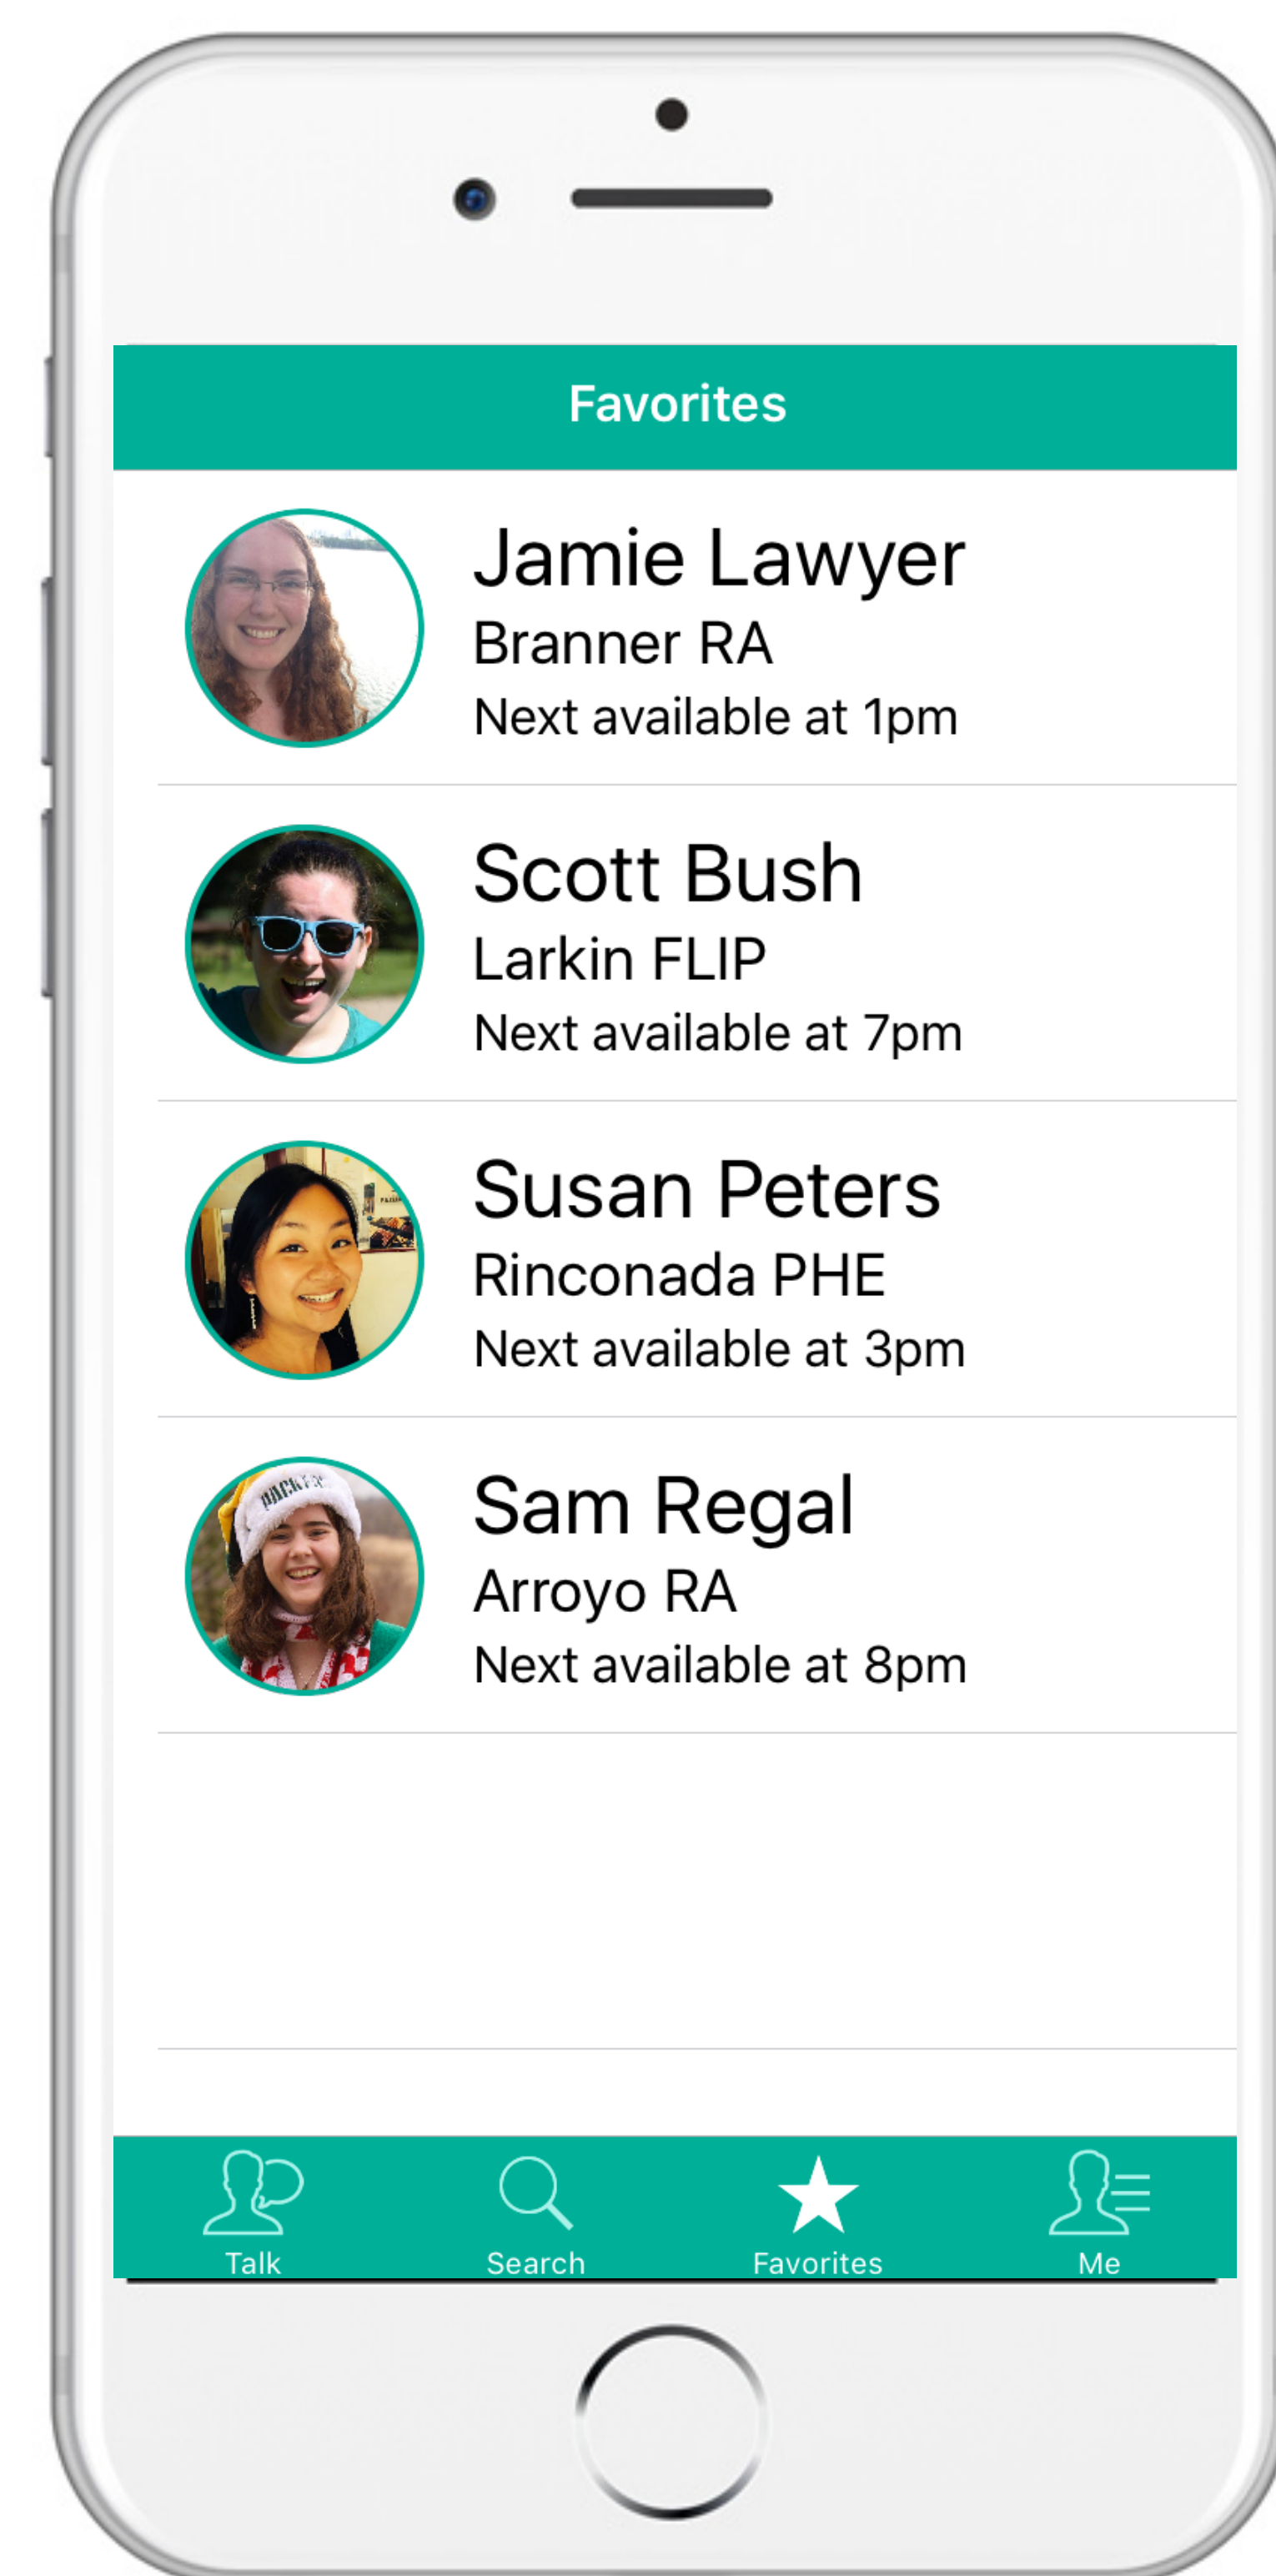

Build a support network