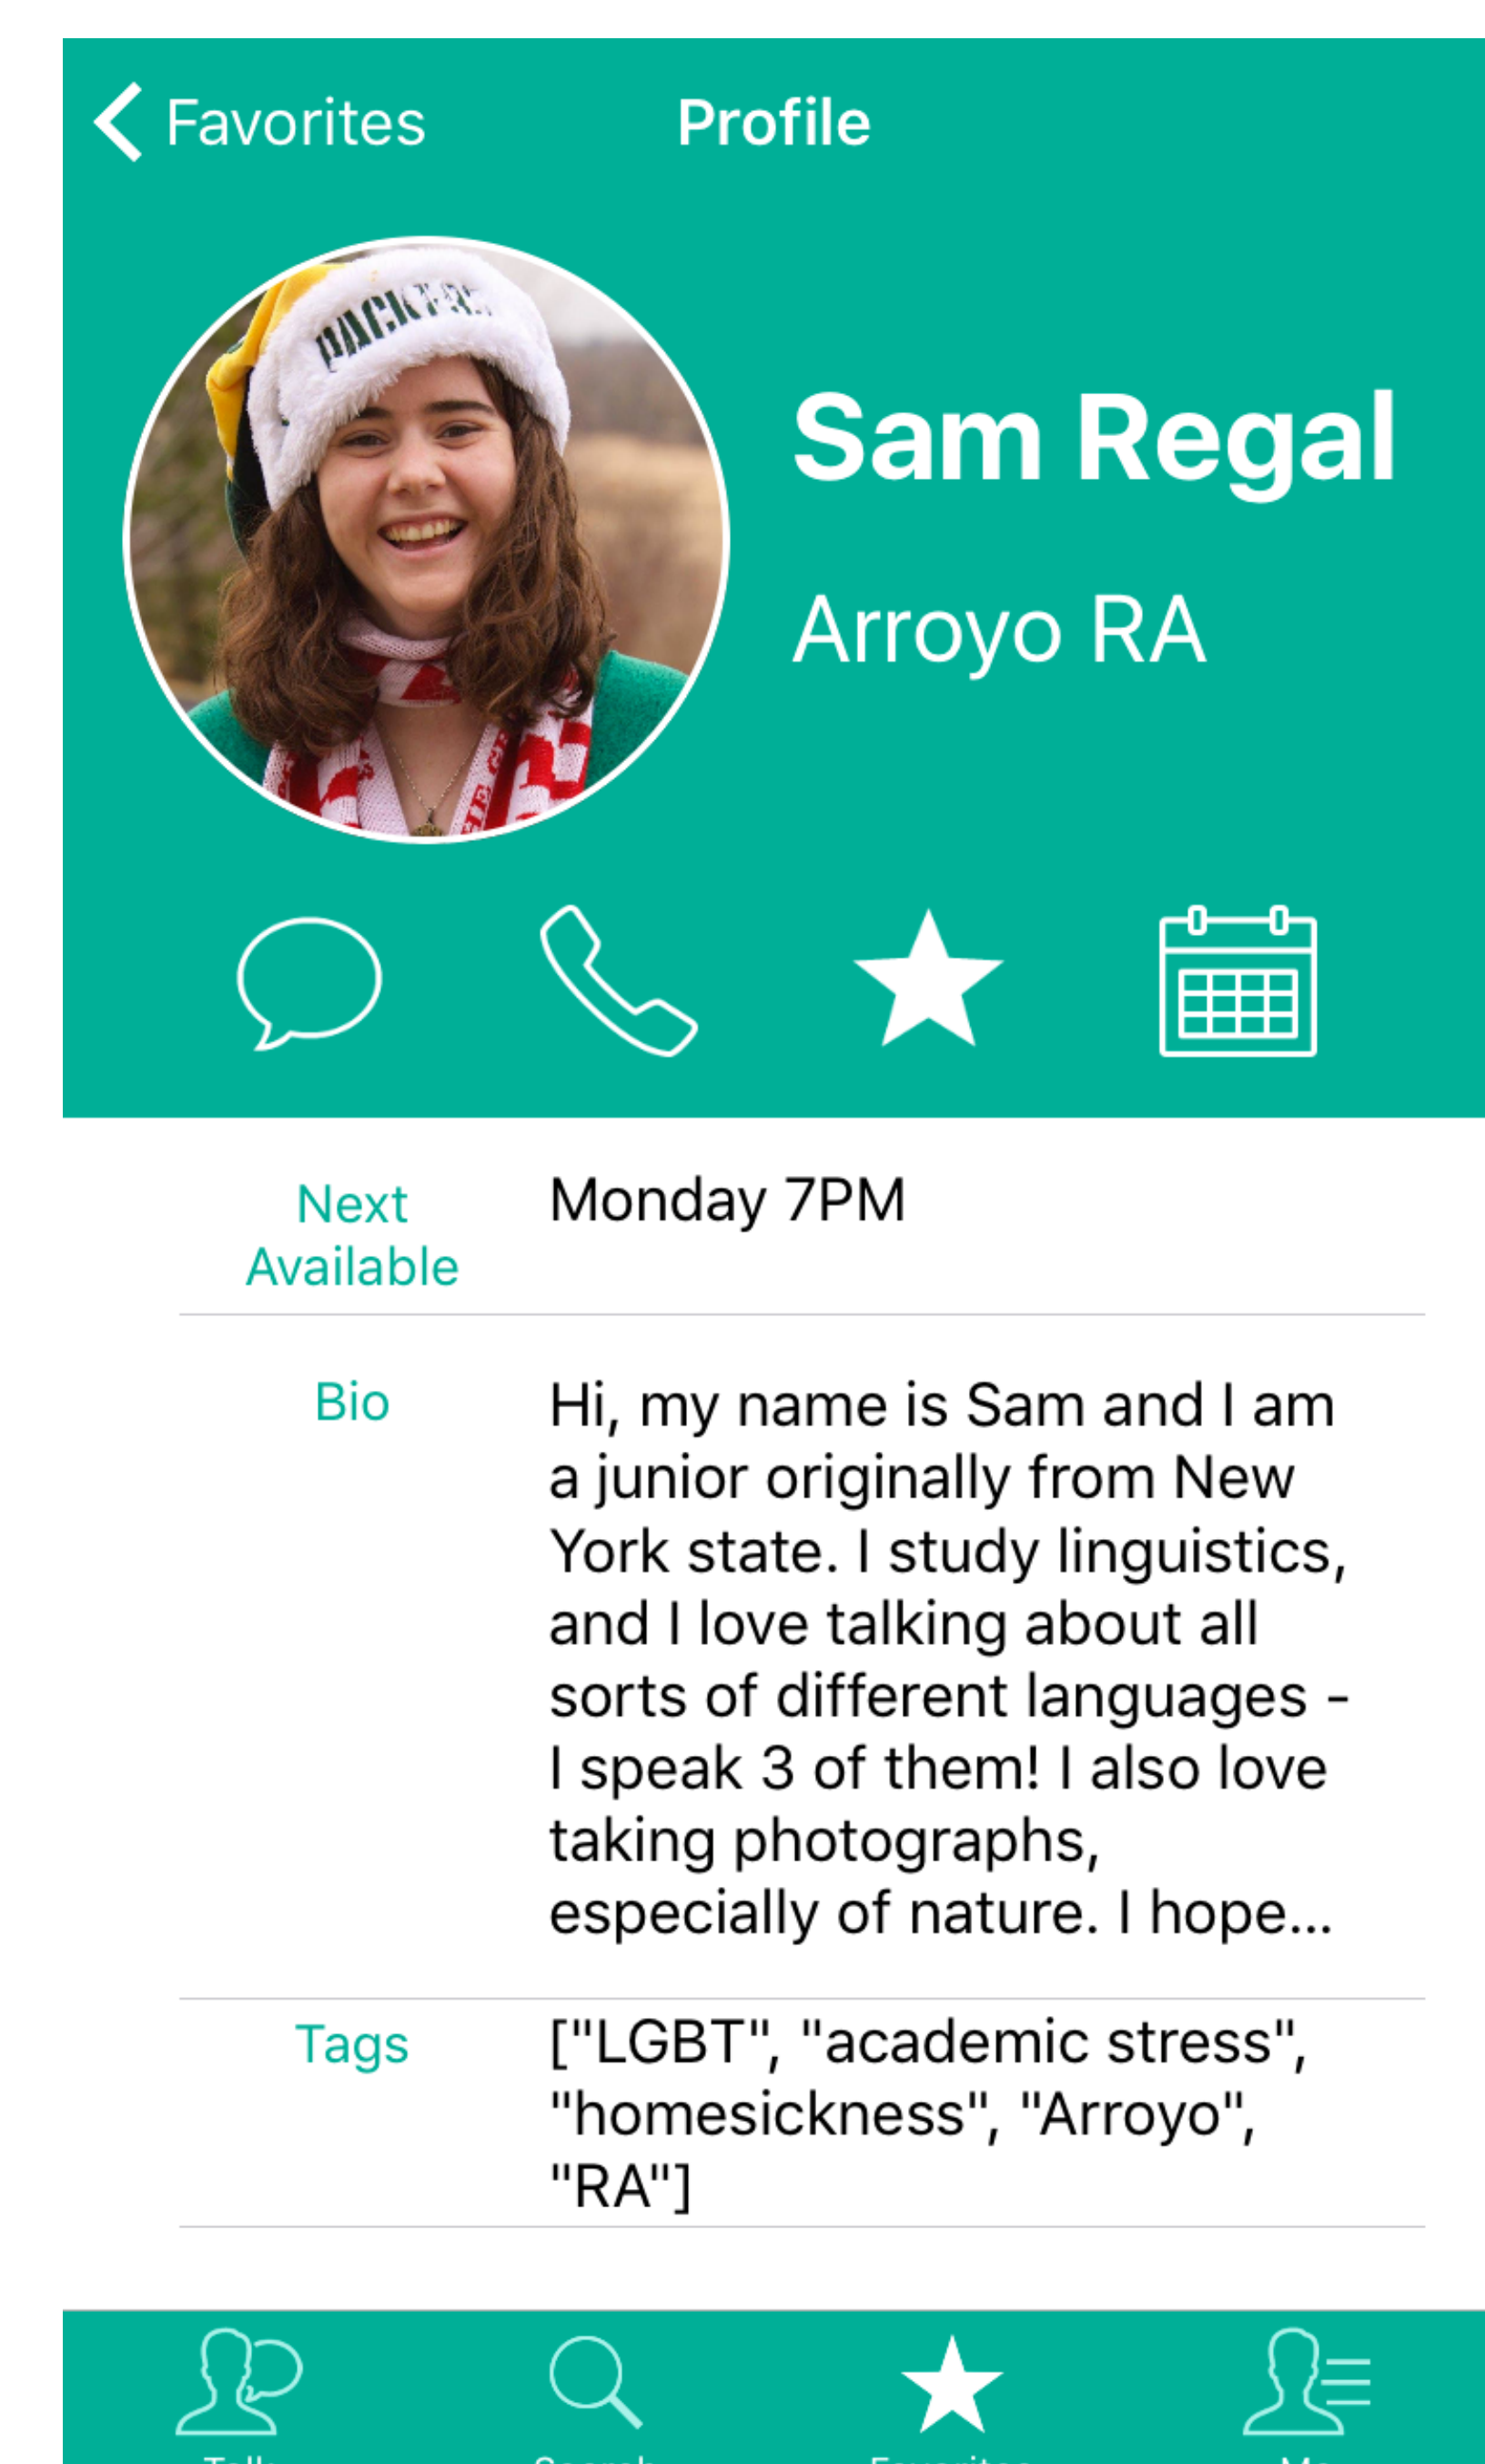

High-fidelity