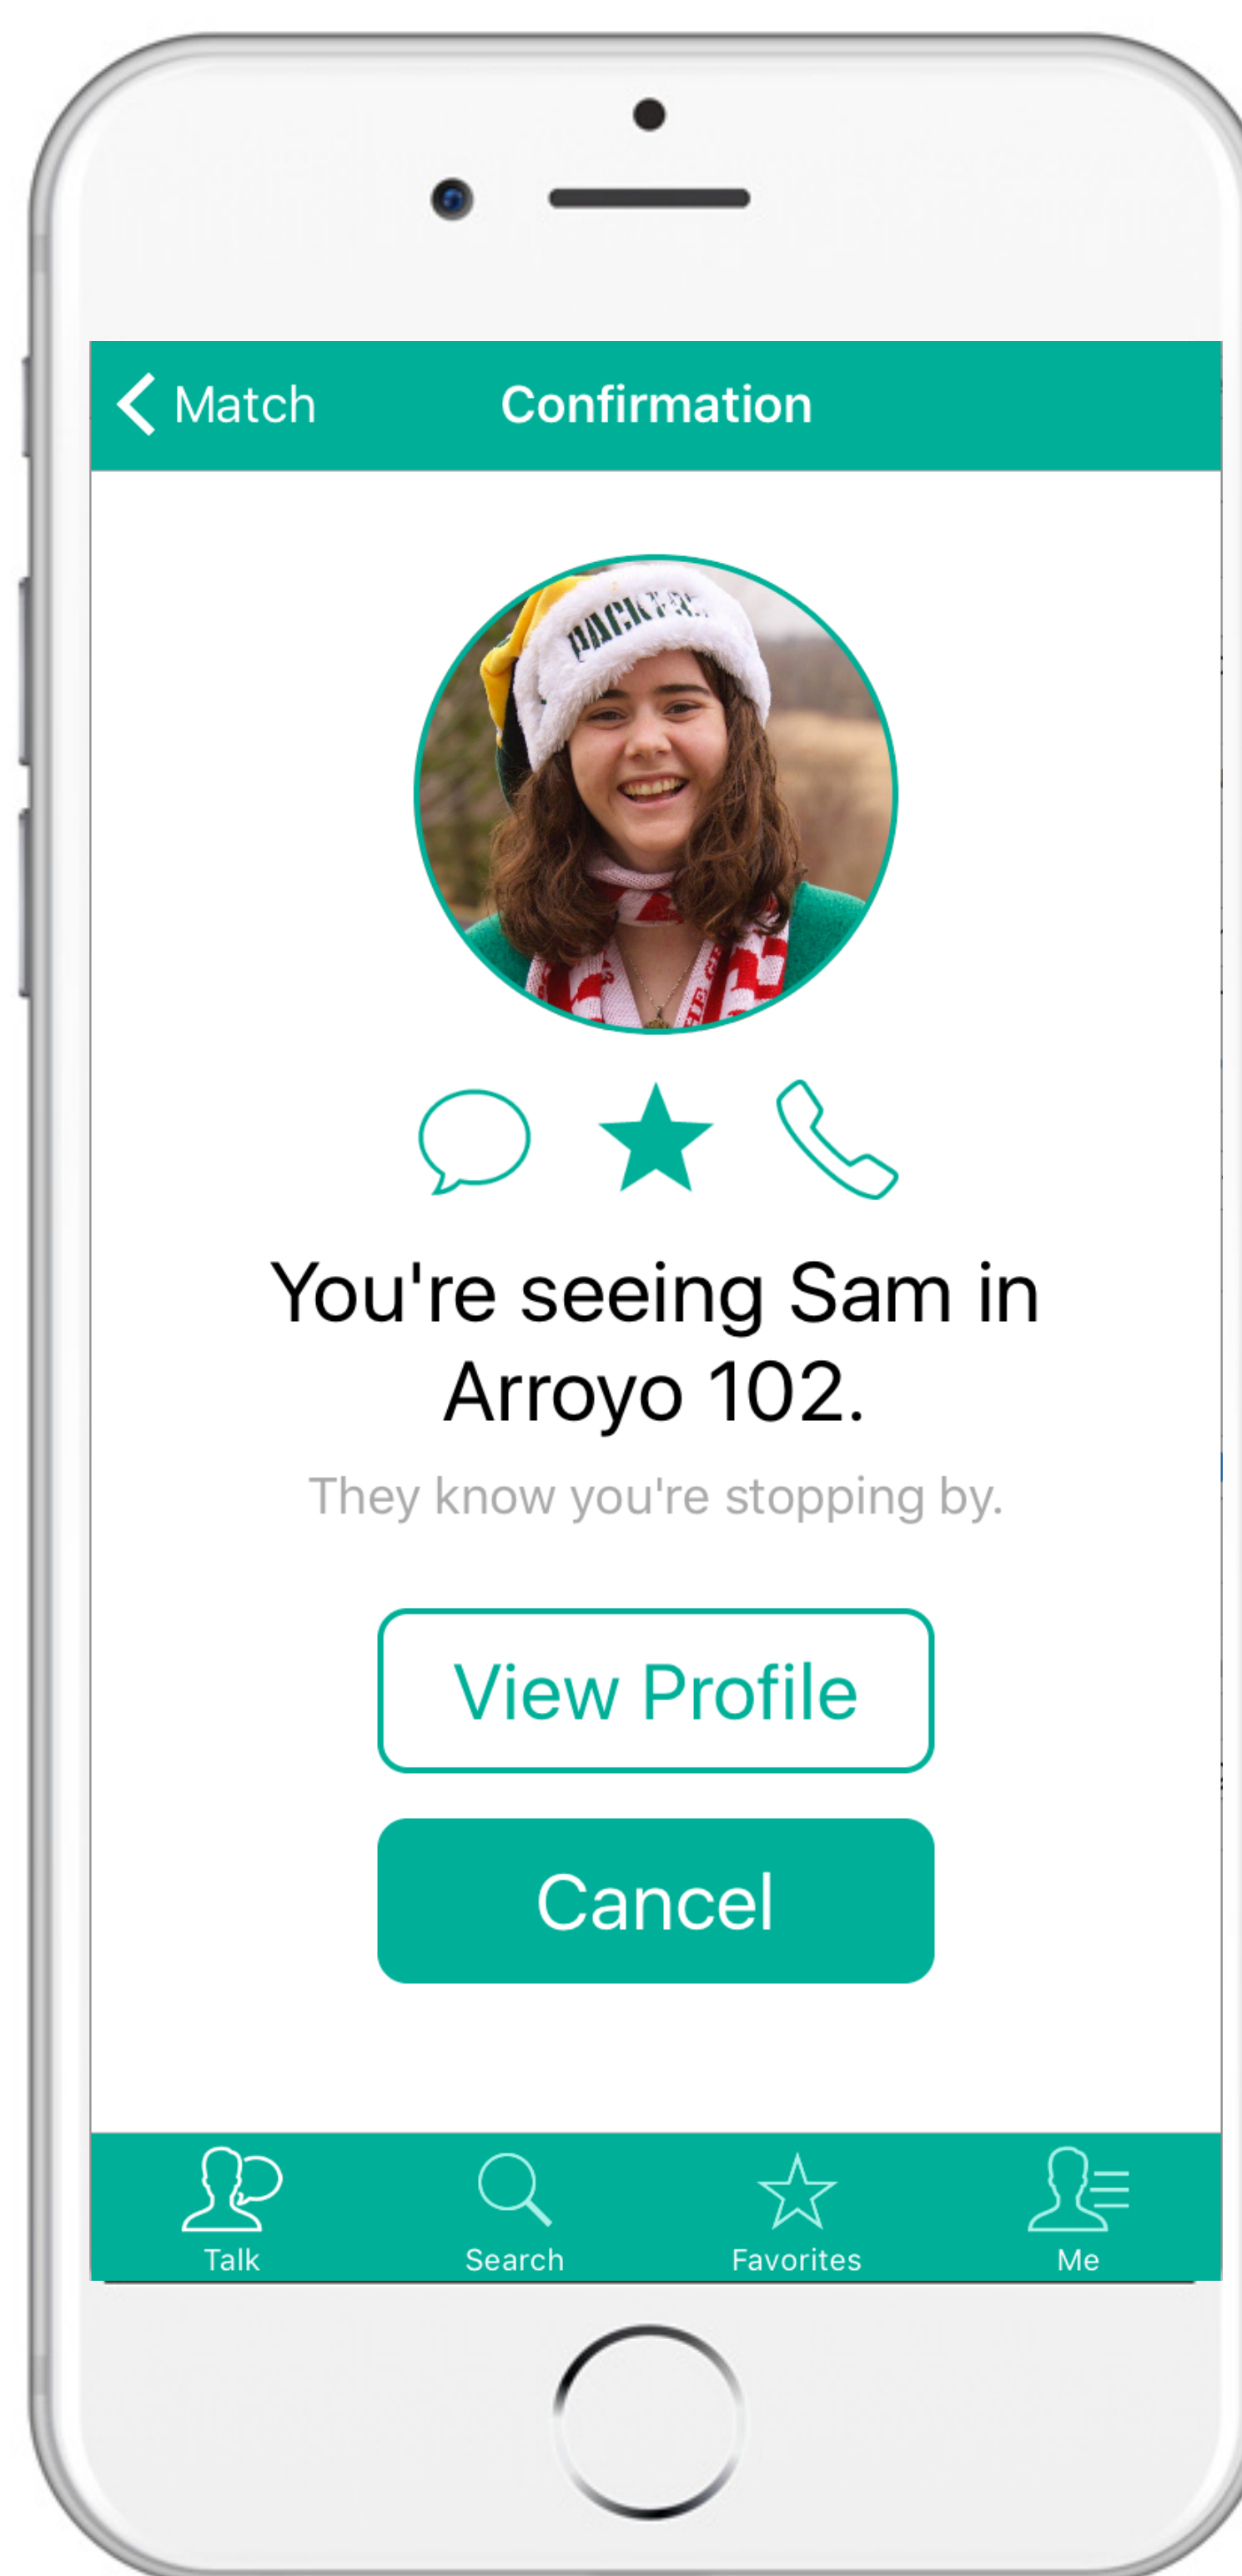

Find someone specific