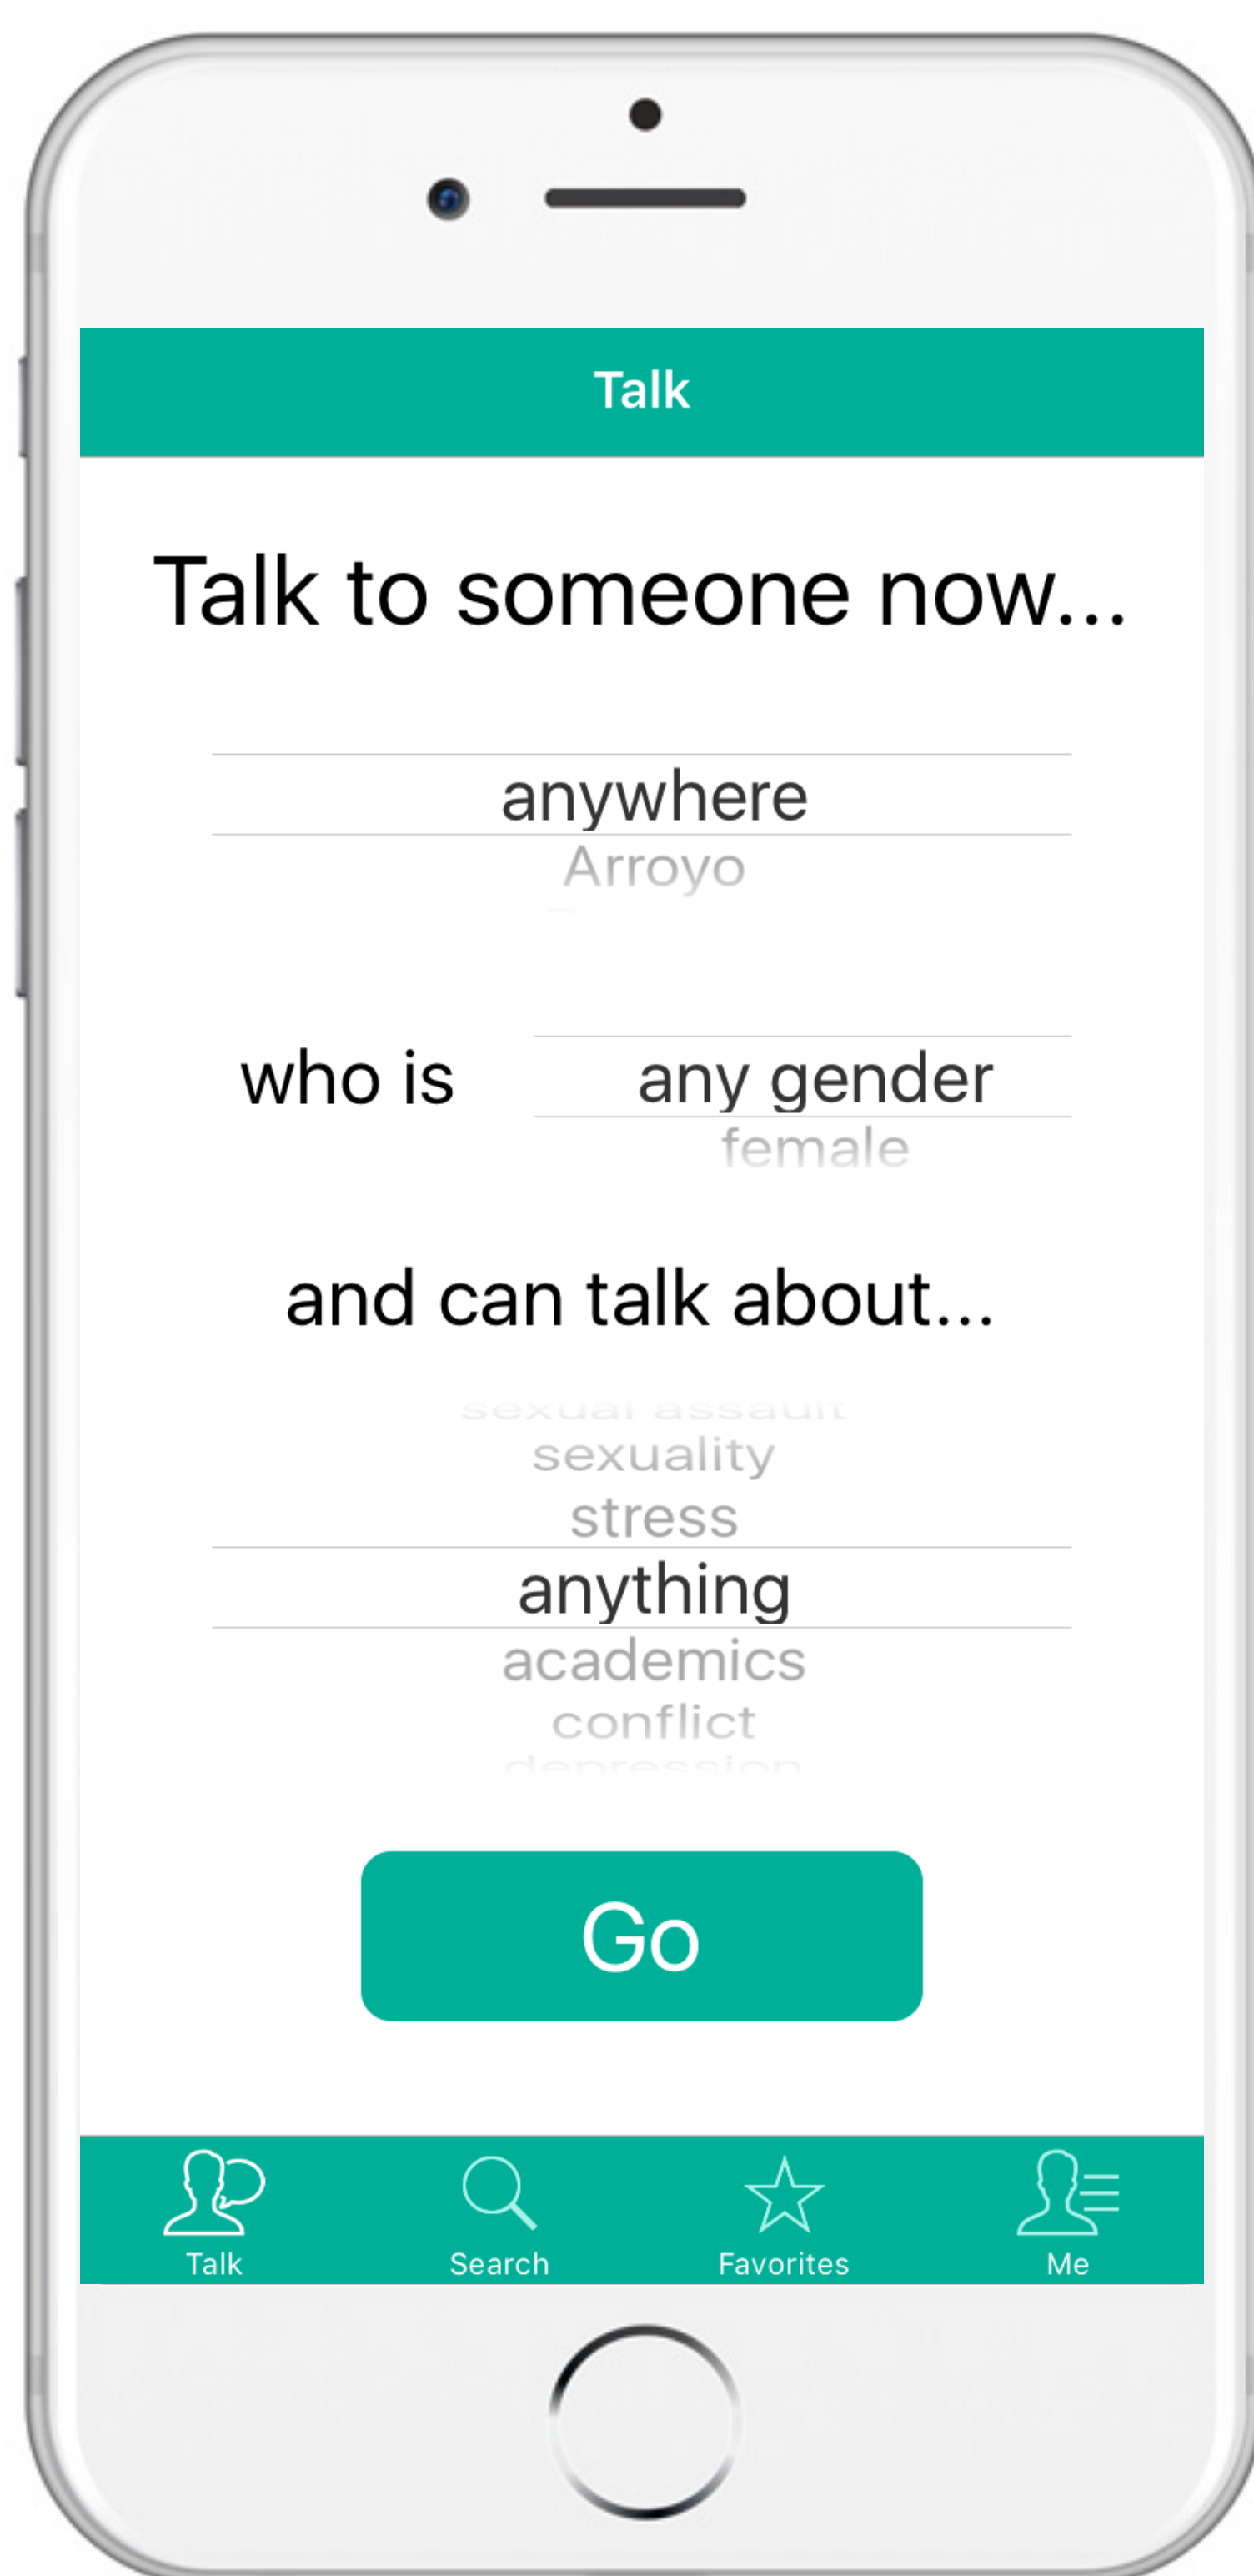

momental

help the moment you need it

problem

We all feel down sometimes. But finding the right person to talk to and reaching out for help can be difficult.

solution

Momental helps students connect with the resources around them in a simple and supportive way.