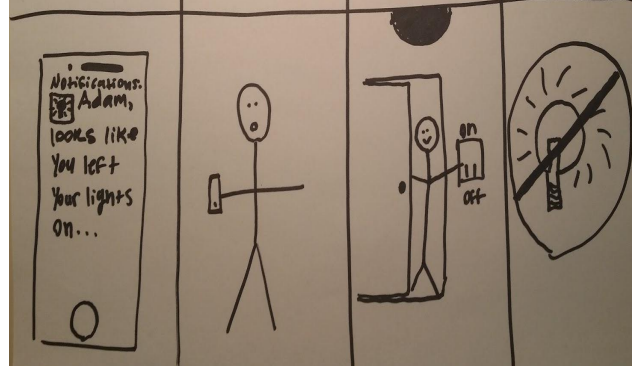

Video Storyboards: