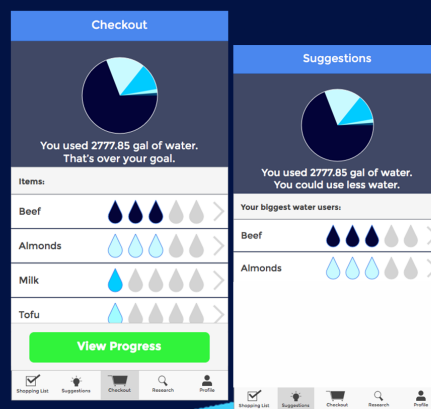

flood

FLOOD

Reduce water usage by illuminating the hidden impact of our grocery shopping

Illuminate water impact

Track footprint

Provide suggestions

KEY FEATURES

Easy access to information

Track progress with a scan

Detailed feedback and suggestions

DESIGN ITERATION

HIGH-FI PROTOTYPE

NEEDFINDING

It would be game-changing...

IOW-FI PROTOTYPE AND USER TEST

MEDIUM-FI PROTOTYPE AND HEURISTIC EVALUATION