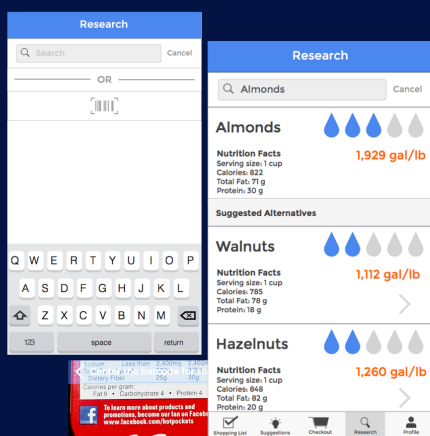

flood

FLOOD

Reduce water usage by illuminating the hidden impact of our grocery shopping

Illuminate water impact

Track footprint

Provide suggestions

KEY FEATURES

Easy access to information

Track progress with a scan

Detailed feedback and suggestions

DESIGN ITERATION

HIGH-FI PROTOTYPE

NEEDFINDING

It would be game-changing...

IOW-FI PROTOTYPE AND USER TEST

MEDIUM-FI PROTOTYPE AND HEURISTIC EVALUATION