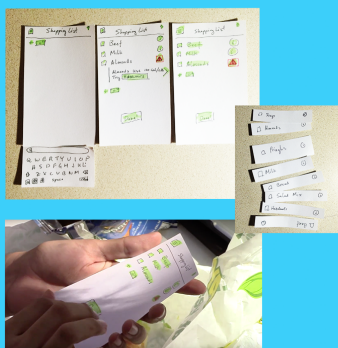

flood

FLOOD

Reduce water usage by illuminating the hidden impact of our grocery shopping

Illuminate water impact

Track footprint

Provide suggestions

KEY FEATURES

Easy access to information

Track progress with a scan

Detailed feedback and suggestions

DESIGN ITERATION

HIGH-FI PROTOTYPE

NEEDFINDING

It would be game-changing...

IOW-FI PROTOTYPE AND USER TEST

MEDIUM-FI PROTOTYPE AND HEURISTIC EVALUATION