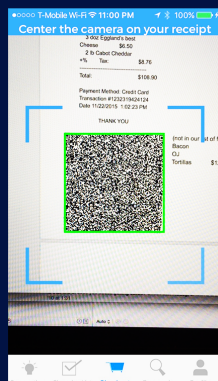

flood

FLOOD

Reduce water usage by illuminating the hidden impact of our grocery shopping

Illuminate water impact

Track footprint

Provide suggestions

KEY FEATURES

Easy access to information

Track progress with a scan

Detailed feedback and suggestions

DESIGN ITERATION

HIGH-FI PROTOTYPE

NEEDFINDING

It would be game-changing...

IOW-FI PROTOTYPE AND USER TEST

MEDIUM-FI PROTOTYPE AND HEURISTIC EVALUATION