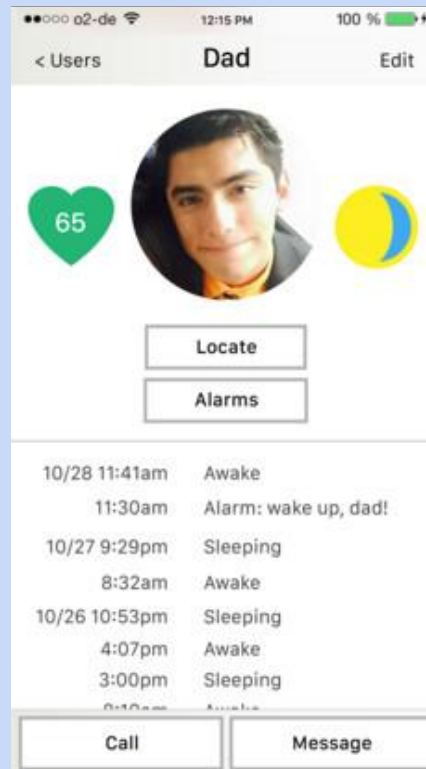

The logo for UseSense, featuring the word "UseSense" in a bold, sans-serif font. The "U" is light blue, and the "sense" is dark red. The logo is centered within a white rectangular box that has a downward-pointing arrow shape at its bottom center.

usense - “Care from anywhere”

Task Overview

— — —

Setting an Alarm - Moderate

Dealing with a Distress Alert - Simple

Checking Location History - Moderate

Revised UI Design: Home Screen

Revised UI Design: Emergency screen

Revised UI Design: GPS

Task #1: Setting an Alarm

Task #2: Dealing with a Distress Alert

Task #3: Checking Location History

Tools Used

Marvel

- Captures the feel of use
- Guides users when they get lost
- Works on multiple platforms