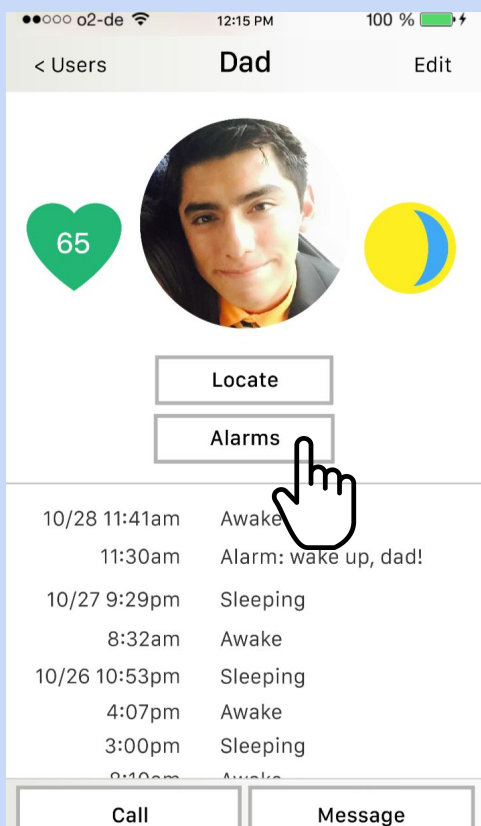

The logo for UseSense, featuring the word "UseSense" in a bold, sans-serif font. The "U" is light blue, and the "sense" is dark red. The logo is centered within a white rectangular box that has a downward-pointing arrow shape at its bottom center.

usense - “Care from anywhere”

Task Overview

— — —

Setting an Alarm - Moderate

Dealing with a Distress Alert - Simple

Checking Location History - Moderate

Revised UI Design: Home Screen

Revised UI Design: Emergency screen

Revised UI Design: GPS

Task #1: Setting an Alarm

Task #2: Dealing with a Distress Alert

Task #3: Checking Location History

Tools Used

Marvel

- Captures the feel of use
- Guides users when they get lost
- Works on multiple platforms