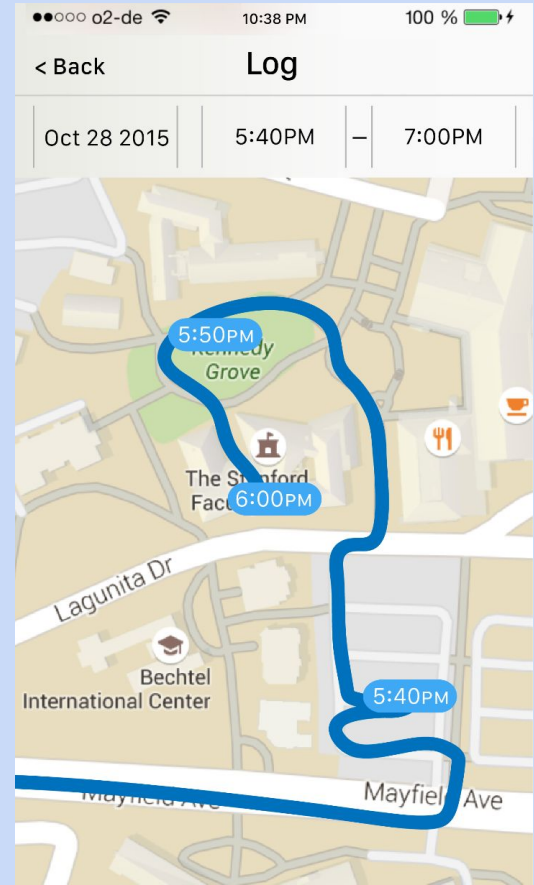

usense - “Care from anywhere”

Task Overview

— — —

Setting an Alarm - Moderate

Dealing with a Distress Alert - Simple

Checking Location History - Moderate

Revised UI Design: Home Screen

Revised UI Design: Emergency screen

Revised UI Design: GPS

Task #1: Setting an Alarm

Task #2: Dealing with a Distress Alert

Task #3: Checking Location History

Tools Used

Marvel

- Captures the feel of use
- Guides users when they get lost
- Works on multiple platforms