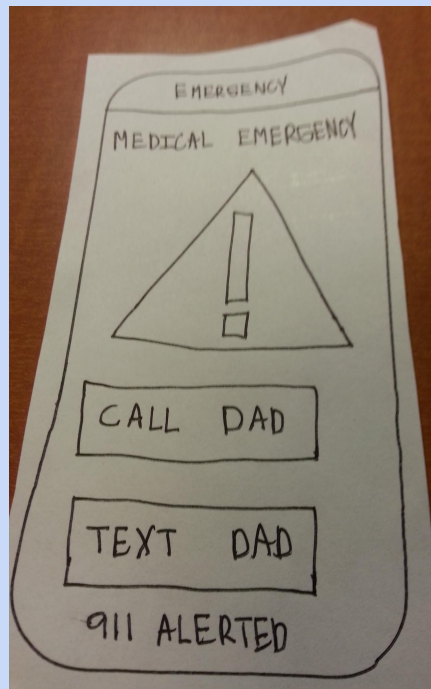

The logo for UseSense, featuring the word "UseSense" in a bold, sans-serif font. The "U" is light blue, and the "sense" is dark red. The logo is centered within a white rectangular box that has a downward-pointing arrow shape at its bottom center.

usense - “Care from anywhere”

Task Overview

— — —

Setting an Alarm - Moderate

Dealing with a Distress Alert - Simple

Checking Location History - Moderate

Revised UI Design: Home Screen

Revised UI Design: Emergency screen

Revised UI Design: GPS

Task #1: Setting an Alarm

Task #2: Dealing with a Distress Alert

Task #3: Checking Location History

Tools Used

Marvel

- Captures the feel of use
- Guides users when they get lost
- Works on multiple platforms