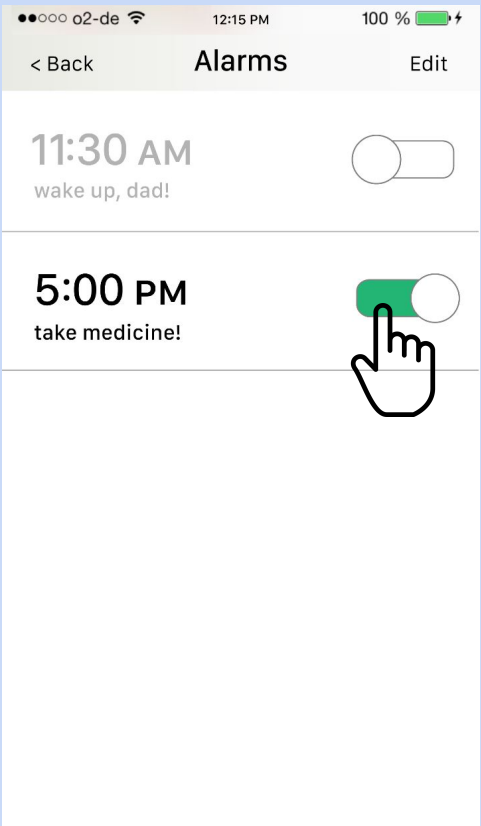

usense - “Care from anywhere”

Task Overview

— — —

Setting an Alarm - Moderate

Dealing with a Distress Alert - Simple

Checking Location History - Moderate

Revised UI Design: Home Screen

Revised UI Design: Emergency screen

Revised UI Design: GPS

Task #1: Setting an Alarm

Task #2: Dealing with a Distress Alert

Task #3: Checking Location History

Tools Used

Marvel

- Captures the feel of use
- Guides users when they get lost
- Works on multiple platforms