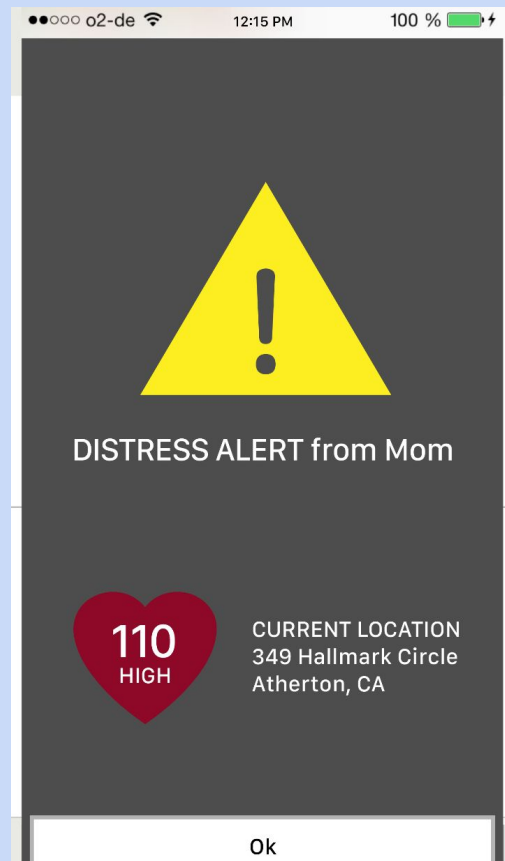

usense - “Care from anywhere”

Task Overview

— — —

Setting an Alarm - Moderate

Dealing with a Distress Alert - Simple

Checking Location History - Moderate

Revised UI Design: Home Screen

Revised UI Design: Emergency screen

Revised UI Design: GPS

Task #1: Setting an Alarm

Task #2: Dealing with a Distress Alert

Task #3: Checking Location History

Tools Used

Marvel

- Captures the feel of use
- Guides users when they get lost
- Works on multiple platforms