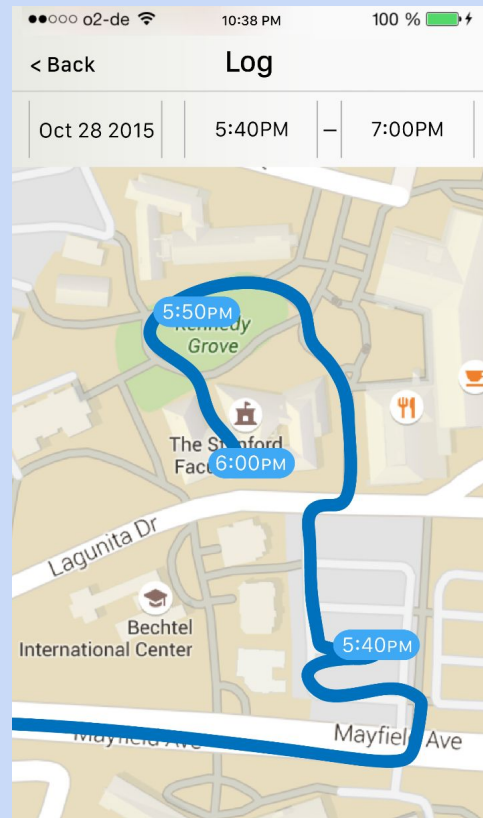

Revised UI Design: GPS

Task #1: Setting an Alarm

Task #2: Dealing with a Distress Alert

Task #3: Checking Location History

Tools Used

Marvel

- Captures the feel of use
- Guides users when they get lost
- Works on multiple platforms