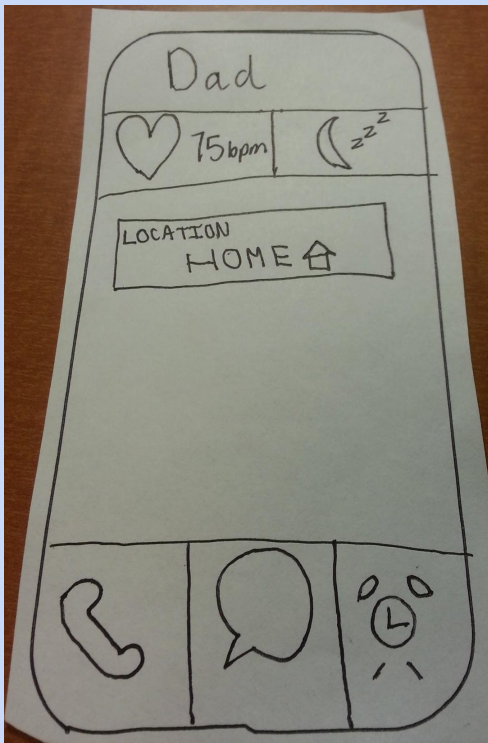

The logo for UseSense, featuring the word "UseSense" in a bold, sans-serif font. The "U" is light blue, and the "sense" is dark red. The logo is centered within a white rectangular box that has a downward-pointing arrow shape at its bottom center.

usense - “Care from anywhere”

Task Overview

— — —

Setting an Alarm - Moderate

Dealing with a Distress Alert - Simple

Checking Location History - Moderate

Revised UI Design: Home Screen

Revised UI Design: Emergency screen

Revised UI Design: GPS

Task #1: Setting an Alarm

Task #2: Dealing with a Distress Alert

Task #3: Checking Location History

Tools Used

Marvel

- Captures the feel of use
- Guides users when they get lost
- Works on multiple platforms