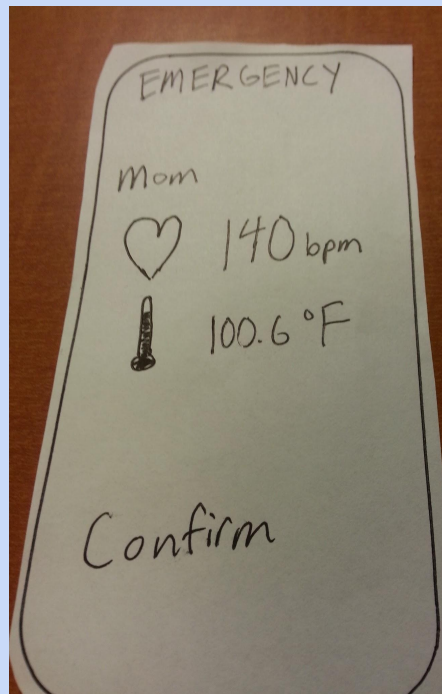

usense - “Care from anywhere”

Task Overview

— — —

Setting an Alarm - Moderate

Dealing with a Distress Alert - Simple

Checking Location History - Moderate

Revised UI Design: Home Screen

Revised UI Design: Emergency screen

Revised UI Design: GPS

Task #1: Setting an Alarm

Task #2: Dealing with a Distress Alert

Task #3: Checking Location History

Tools Used

Marvel

- Captures the feel of use
- Guides users when they get lost
- Works on multiple platforms