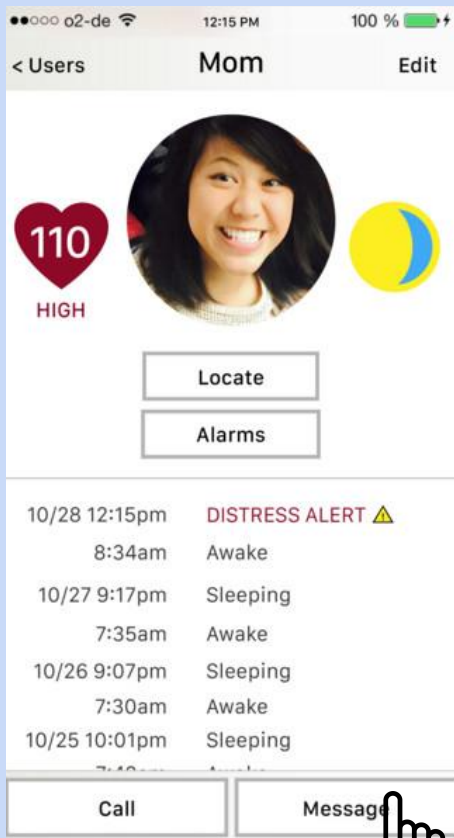

The logo for UseSense, featuring the word "UseSense" in a bold, sans-serif font. The "U" is light blue, and the "sense" is dark red. The logo is centered within a white rectangular box that has a downward-pointing arrow shape at its bottom center.

usense - “Care from anywhere”

Task Overview

— — —

Setting an Alarm - Moderate

Dealing with a Distress Alert - Simple

Checking Location History - Moderate

Revised UI Design: Home Screen

Revised UI Design: Emergency screen

Revised UI Design: GPS

Task #1: Setting an Alarm

Task #2: Dealing with a Distress Alert

Task #3: Checking Location History

Tools Used

Marvel

- Captures the feel of use
- Guides users when they get lost
- Works on multiple platforms