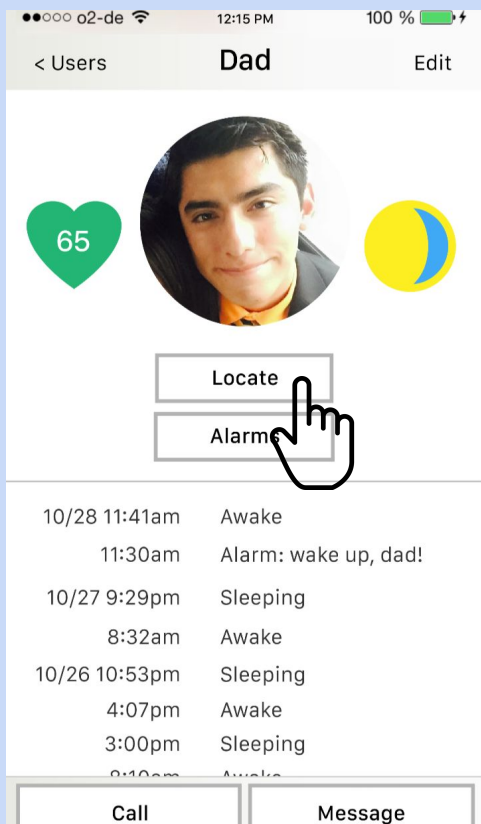

usense - “Care from anywhere”

Task Overview

— — —

Setting an Alarm - Moderate

Dealing with a Distress Alert - Simple

Checking Location History - Moderate

Revised UI Design: Home Screen

Revised UI Design: Emergency screen

Revised UI Design: GPS

Task #1: Setting an Alarm

Task #2: Dealing with a Distress Alert

Task #3: Checking Location History

Tools Used

Marvel

- Captures the feel of use
- Guides users when they get lost
- Works on multiple platforms

Tradeoffs/Limitations

- No user text input
- No gestures (swiping)
- Missing some functionality screens (heart rate)

Hand-Coded Features

— — —

- **User information is already entered**

Link to Website

<http://web.stanford.edu/class/cs147/projects/sharing/iba/>