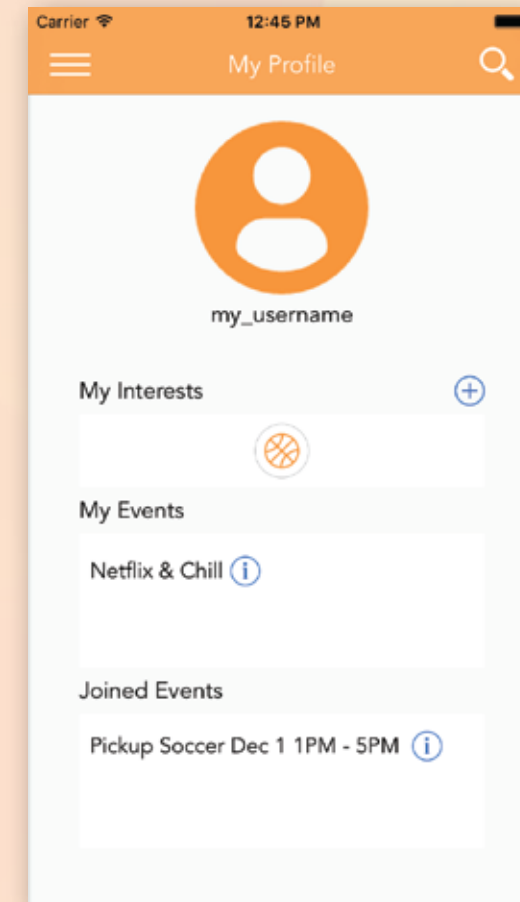

BERNARDO VELEZ
HILARY SUN

BRONWYN EARLY
CLARK PANG

People crave new, organic, and spontaneous connections. In response, we've created Joynus—a location-based way to connect through spontaneous events.

DESIGN ITERATION

Low-fi
paper sketch

Medium-fi
proto.io

High-fi
mobile app

- shift from navigation bar to side drawer
- search and create made prominent features
- added ability to view/edit event details from profile

Map-based interface
for intuitive navigation
of existing events