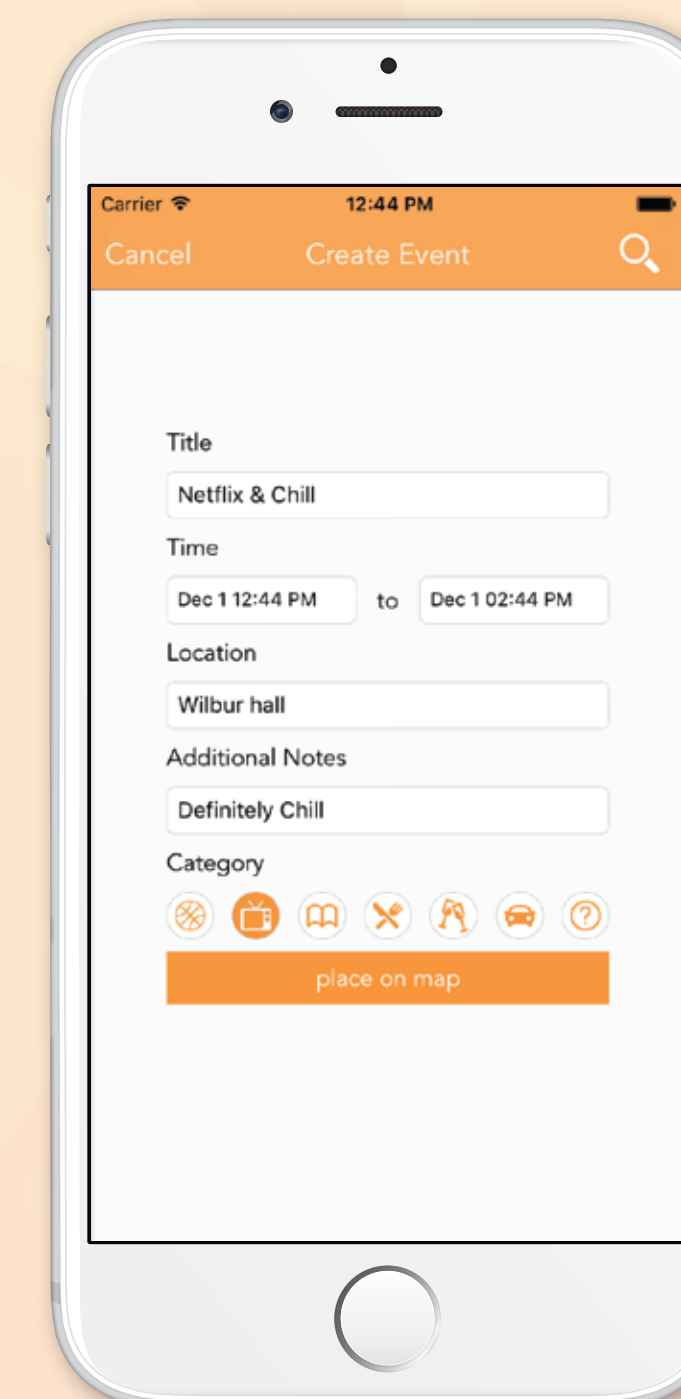

Low-fi
paper sketch

Medium-fi
proto.io

High-fi
mobile app

- shift from navigation bar to side drawer
- search and create made prominent features
- added ability to view/edit event details from profile

Map-based interface
for intuitive navigation
of existing events

Create new events
by category so users can
find relevant activities

Add profile interests
and be notified when
related events appear