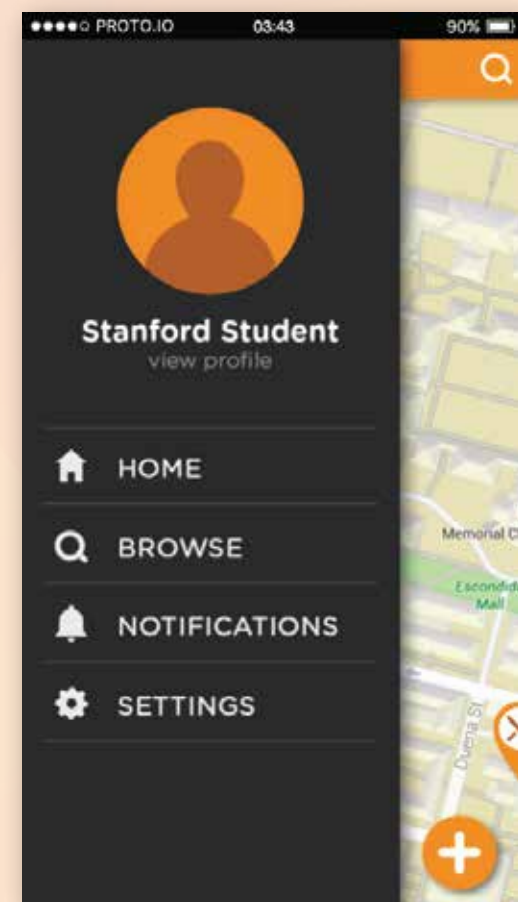

BERNARDO VELEZ
HILARY SUN

BRONWYN EARLY
CLARK PANG

People crave new, organic, and spontaneous connections. In response, we've created Joynus—a location-based way to connect through spontaneous events.

DESIGN ITERATION

Low-fi
paper sketch

Medium-fi
proto.io

High-fi
mobile app

- shift from navigation bar to side drawer
- search and create made prominent features
- added ability to view/edit event details from profile

Map-based interface
for intuitive navigation
of existing events