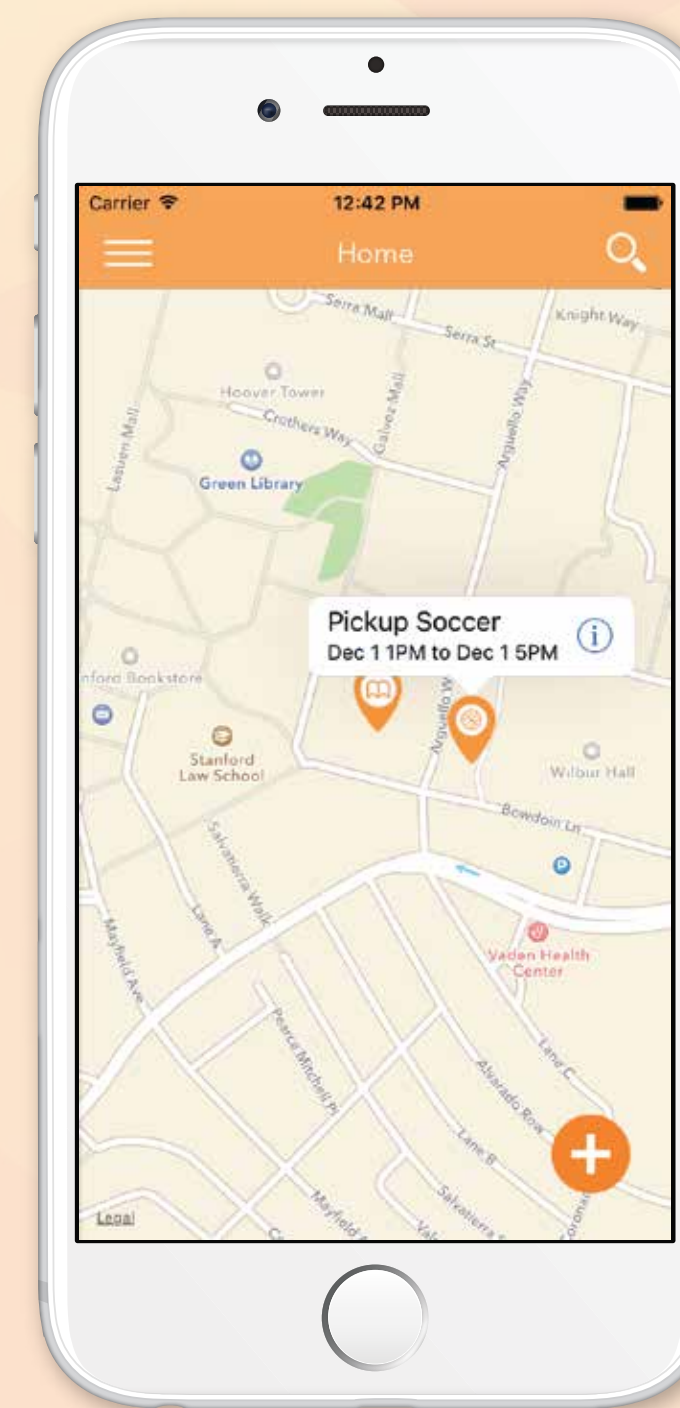

Low-fi
paper sketch

Medium-fi
proto.io

High-fi
mobile app

- shift from navigation bar to side drawer
- search and create made prominent features
- added ability to view/edit event details from profile

Map-based interface
for intuitive navigation
of existing events