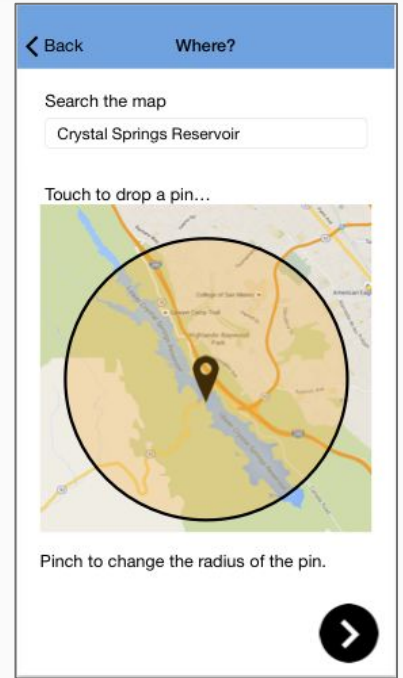

Complex Task

Create new content for future trips.