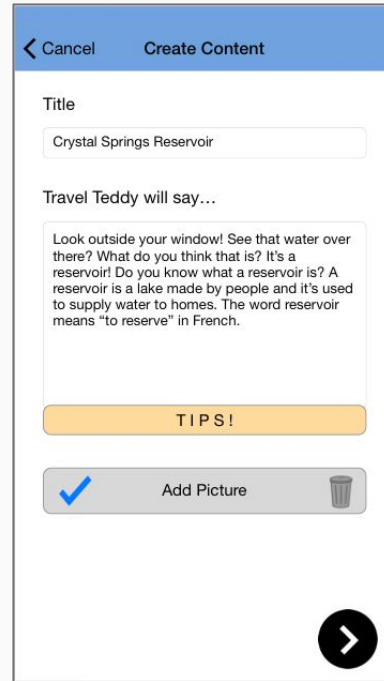

Complex Task

Create new content for future trips.