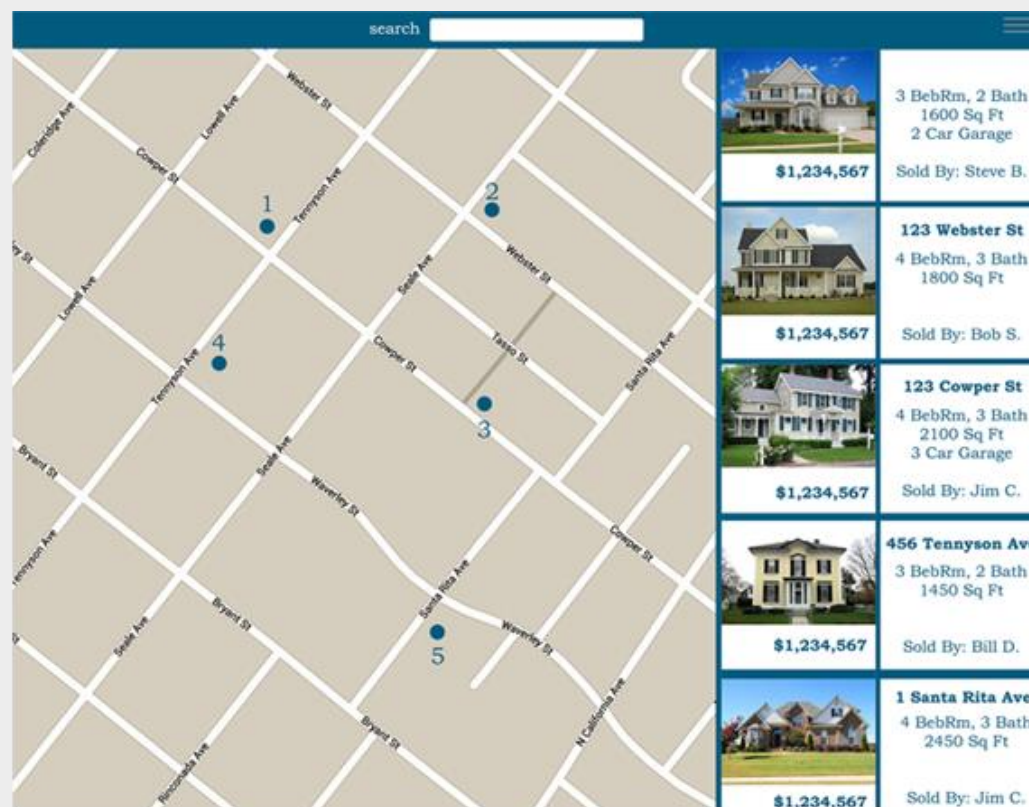

Home Clear

Bringing Transparency to Real Estate

Overview

We cut through the fog of misinformation by aggregating data relevant to a home and presenting it to you in a clear intuitive fashion.

772 Colorado Ave
Palo Alto, CA

2088 Channing Ave
Palo Alto, CA

Basic Tax School Crime Geo Misc

Most frequent incident: Earthquakes

Most recent incident: 11/22/2015 - 1.6 Magnitude Earthquake, 6km Depth, Near East Foothills, CA

Distance to incident: 33.2km from Palo Alto, CA.

Tax Information

Analyze the tax evaluation of your future home

Crime Statistics

Compare your future home with state and national crime rates

Geographic Data

See information on geographic concerns for your future home

Design Iteration of Listings View: From Lo fi to High Fi