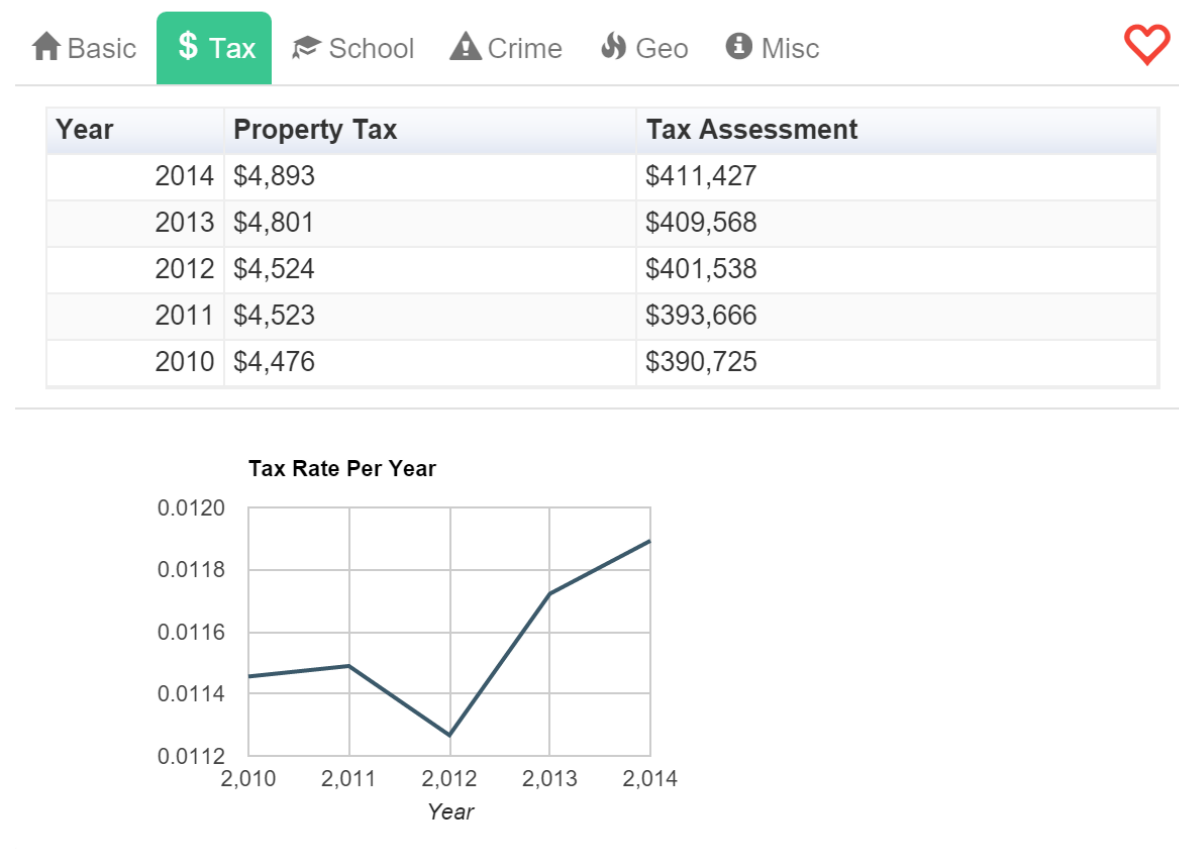

Home Clear

Bringing Transparency to Real Estate

Overview

We cut through the fog of misinformation by aggregating data relevant to a home and presenting it to you in a clear intuitive fashion.

772 Colorado Ave
Palo Alto, CA

2088 Channing Ave
Palo Alto, CA

Basic Tax School Crime Geo Misc

Most frequent incident: Earthquakes

Most recent incident: 11/22/2015 - 1.6 Magnitude Earthquake, 6km Depth, Near East Foothills, CA

Distance to incident: 33.2km from Palo Alto, CA.