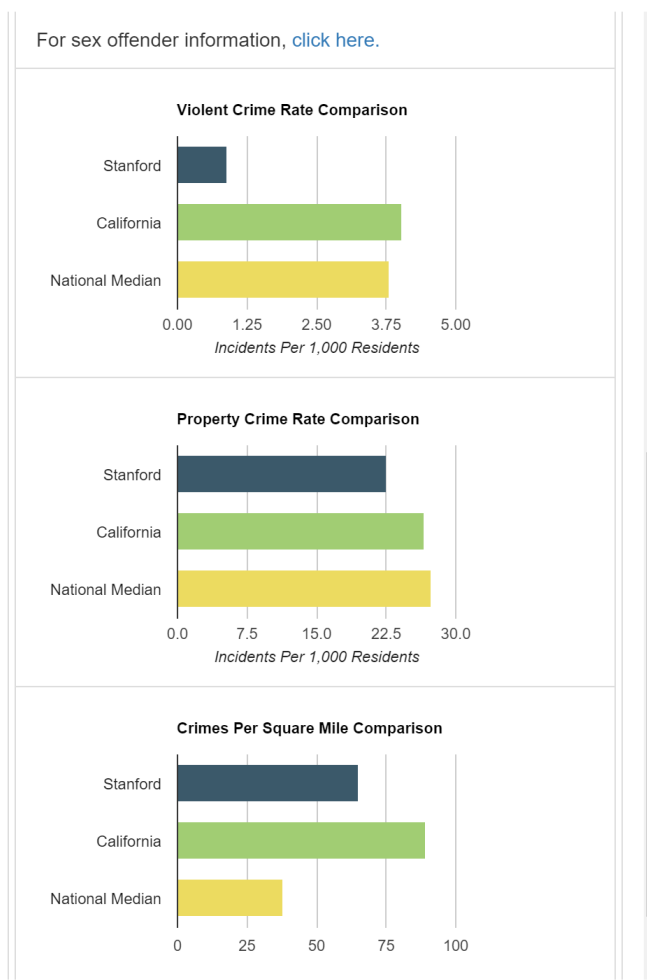

Home Clear

Bringing Transparency to Real Estate

Overview

We cut through the fog of misinformation by aggregating data relevant to a home and presenting it to you in a clear intuitive fashion.

772 Colorado Ave
Palo Alto, CA

2088 Channing Ave
Palo Alto, CA

Basic Tax School Crime Geo Misc

Most frequent incident: Earthquakes

Most recent incident: 11/22/2015 - 1.6 Magnitude Earthquake, 6km Depth, Near East Foothills, CA

Distance to incident: 33.2km from Palo Alto, CA.

Tax Information

Analyze the tax evaluation of your future home

Crime Statistics

Compare your future home with state and national crime rates

Geographic Data

See information on geographic concerns for your future home