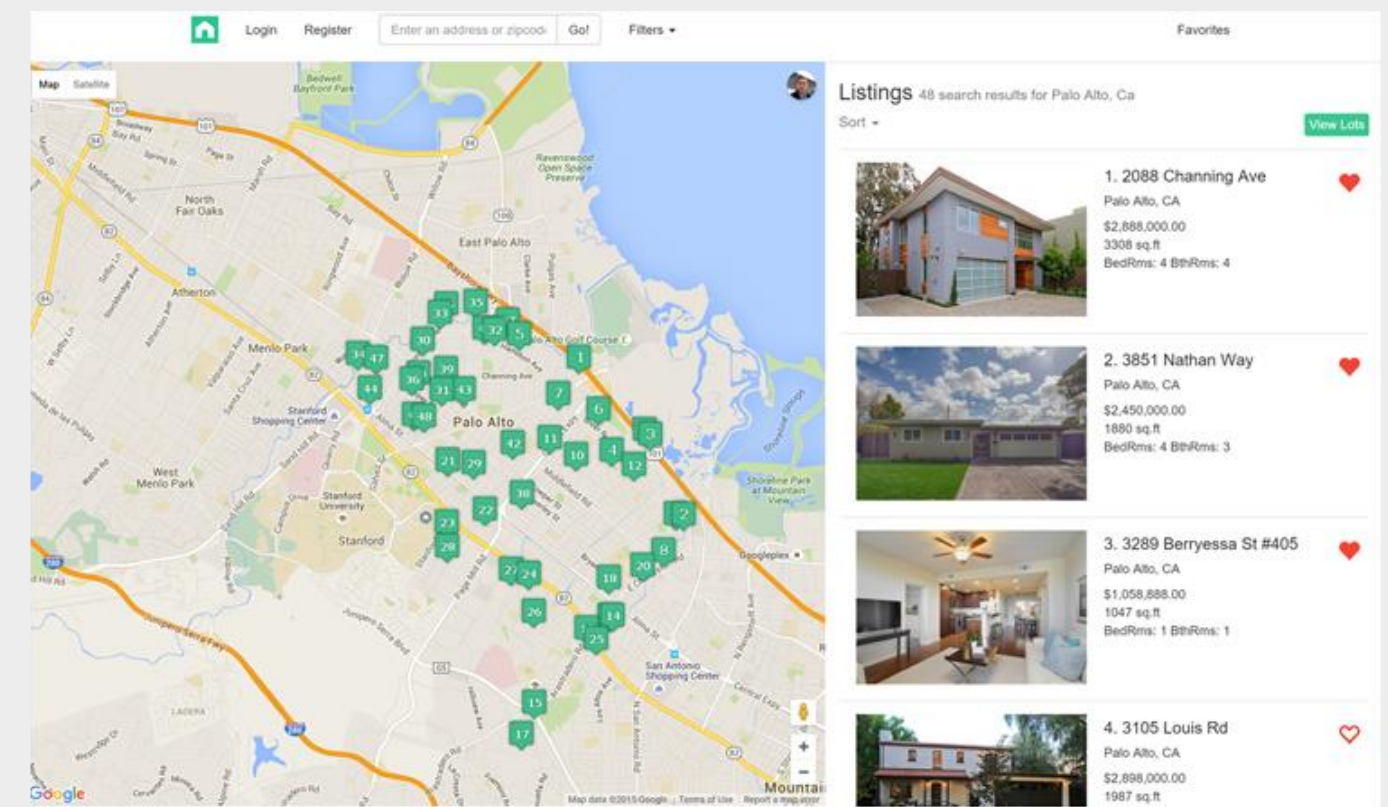

2088 Channing Ave
Palo Alto, CA

Basic Tax School Crime Geo Misc

Most frequent incident: Earthquakes

Most recent incident: 11/22/2015 - 1.6 Magnitude Earthquake, 6km Depth, Near East Foothills, CA

Distance to incident: 33.2km from Palo Alto, CA.

Tax Information

Analyze the tax evaluation of your future home

Crime Statistics

Compare your future home with state and national crime rates

Geographic Data

See information on geographic concerns for your future home

Design Iteration of Listings View: From Lo fi to High Fi