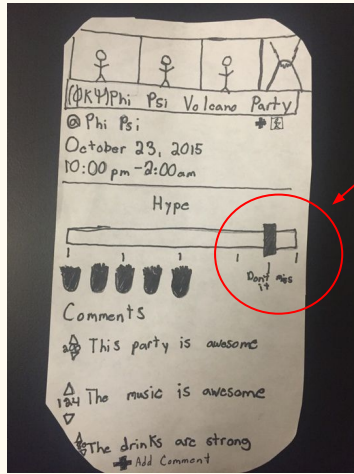

Stripping Down and Clearing Up

Unclear "Hype Meter"

Unclear "Add Picture" Button

Poorly fit "Comment" Button

Inconsistent

What each point means

Categories

Explicit rating

Integrated comment bar

Revised Interface Design: Intuitive Navigation

Unclear "Sort" Button

No Back Button

Low-fi sketches

More indicative button

Explicit navigation

Explicit "Back" button

Revised sketches

Revised Interface Design: RSVP

Underwhelming
RSVP

Shaded slide bar

Informed Decision Making

Or

Share Event Information

Create Event