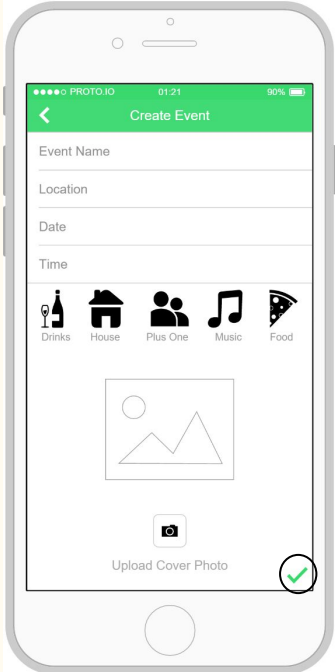

Stripping Down and Clearing Up

Unclear "Hype Meter"

Unclear "Add Picture" Button

Poorly fit "Comment" Button

Inconsistent

What each point means

Categories

Explicit rating

Integrated comment bar

Revised Interface Design: Intuitive Navigation

Unclear "Sort" Button

No Back Button

Low-fi sketches

More indicative button

Explicit navigation

Explicit "Back" button

Revised sketches

Revised Interface Design: RSVP

Underwhelming
RSVP

Shaded slide bar

Informed Decision Making

Or

Share Event Information

Create Event

proto.io

Elements

Screens Containers

proto.io

Auto save in 15 seconds

Share Preview

Jump to...

State 1