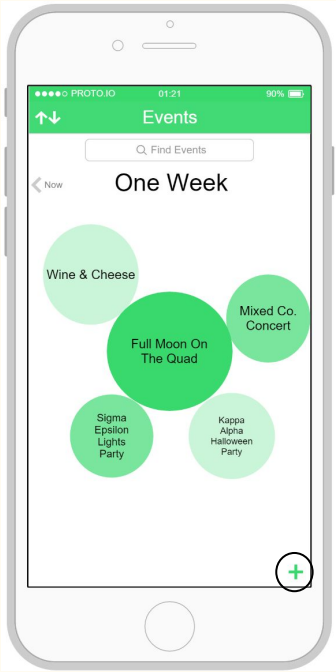

Stripping Down and Clearing Up

Unclear "Hype Meter"

Unclear "Add Picture" Button

Poorly fit "Comment" Button

Inconsistent

What each point means

Categories

Explicit rating

Integrated comment bar

Revised Interface Design: Intuitive Navigation

Unclear "Sort" Button

No Back Button

Low-fi sketches

More indicative button

Explicit navigation

Explicit "Back" button

Revised sketches

Revised Interface Design: RSVP

Underwhelming
RSVP

Shaded slide bar

Informed Decision Making

Or

Share Event Information

Create Event

proto.io

Elements

Screens Containers

proto.io

Auto save in 15 seconds

Share Preview

Jump to...

State 1