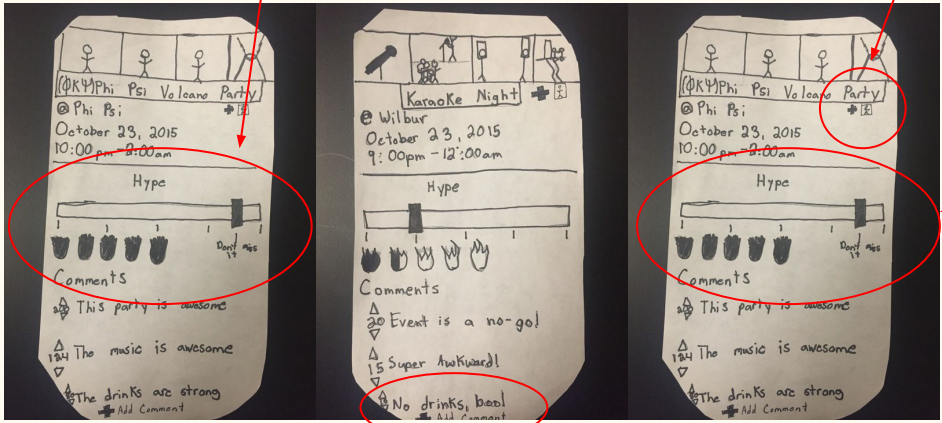

Stripping Down and Clearing Up

Unclear "Hype Meter"

Unclear "Add Picture" Button

Poorly fit "Comment" Button

Inconsistent

What each point means

Categories

Explicit rating

Integrated comment bar

Revised Interface Design: Intuitive Navigation

Unclear "Sort" Button

No Back Button

Low-fi sketches

More indicative button

Explicit navigation

Explicit "Back" button

Revised sketches

Revised Interface Design: RSVP

Underwhelming
RSVP

Shaded slide bar

Informed Decision Making

Or

Share Event Information

Create Event