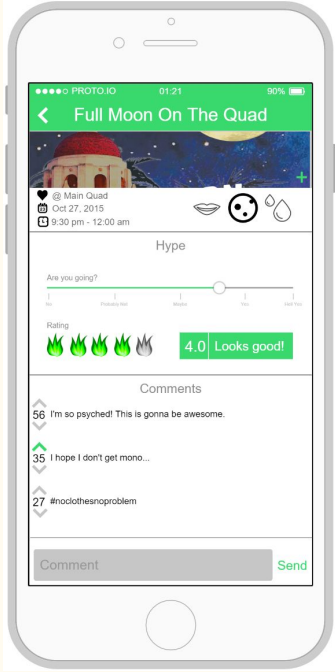

Stripping Down and Clearing Up

Unclear "Hype Meter"

Unclear "Add Picture" Button

Poorly fit "Comment" Button

Inconsistent

What each point means

Categories

Explicit rating

Integrated comment bar

Revised Interface Design: Intuitive Navigation

Unclear "Sort" Button

No Back Button

Low-fi sketches

More indicative button

Explicit navigation

Explicit "Back" button

Revised sketches

Revised Interface Design: RSVP

Underwhelming
RSVP

Shaded slide bar

Informed Decision Making

Or

Share Event Information

Create Event

proto.io

Elements

Screens Containers

proto.io

Auto save in 15 seconds

Share Preview

Jump to...

State 1