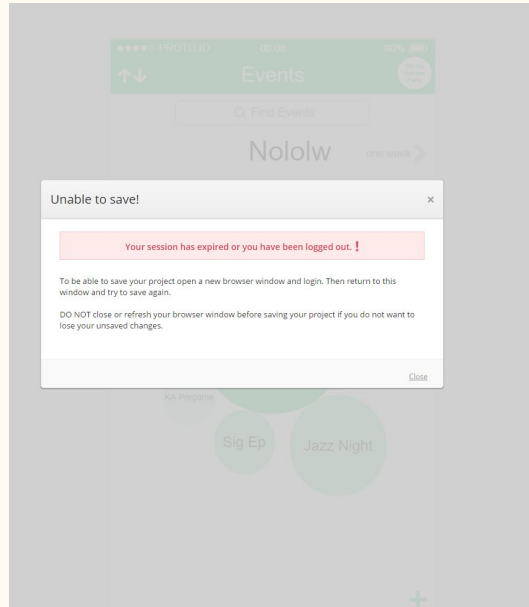

Bad

- No live collaboration
- Limited customization of elements
- Sloppy clicking functions
- Hard to navigate