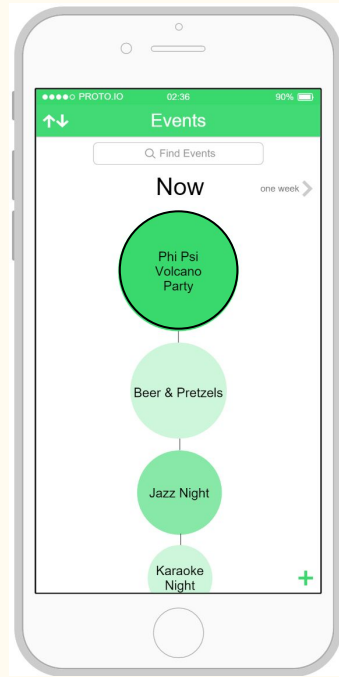

Stripping Down and Clearing Up

Unclear "Hype Meter"

Unclear "Add Picture" Button

Poorly fit "Comment" Button

Inconsistent

What each point means

Categories

Explicit rating

Integrated comment bar

Revised Interface Design: Intuitive Navigation

Unclear "Sort" Button

No Back Button

Low-fi sketches

More indicative button

Explicit navigation

Explicit "Back" button

Revised sketches

Revised Interface Design: RSVP

Underwhelming
RSVP

Shaded slide bar

Informed Decision Making

Or

Share Event Information

Create Event

proto.io

Elements

Screens Containers

proto.io

Auto save in 15 seconds

Share Preview

Jump to...

State 1