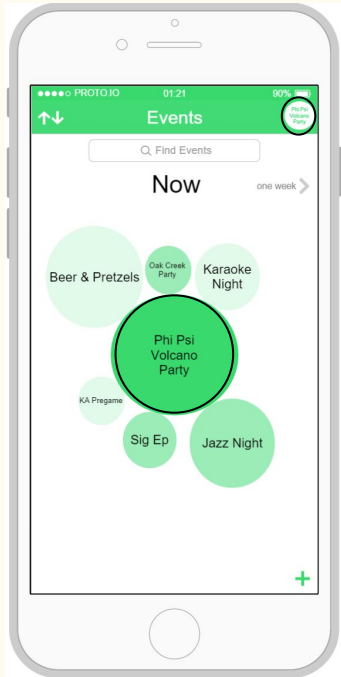

Integrated comment bar

Revised Interface Design: Intuitive Navigation

Unclear "Sort" Button

No Back Button

Low-fi sketches

More indicative button

Explicit navigation

Explicit "Back" button

Revised sketches

Revised Interface Design: RSVP

Underwhelming
RSVP

Shaded slide bar

Informed Decision Making

Or

Share Event Information

Create Event

proto.io

Elements

Screens Containers

proto.io

Auto save in 15 seconds

Share Preview

Jump to...

State 1

Layers

- Icon Button 2
- Icon Button 1
- L8 Button 1
- Text Button 1
- Over 1
- Text Button 11
- Oval 11
- Nav Bar 1
- Combo Button 1
- Now
- Text Button 10
- Over 10
- Text Button 9
- Oval 9
- Text Button 5
- Oval 5
- Text Button 4
- Oval 4
- Text Button 3
- Over 3
- Text Button 2
- Oval 2
- Statusbar 1
- Search Bar 1
- Rectangle 1