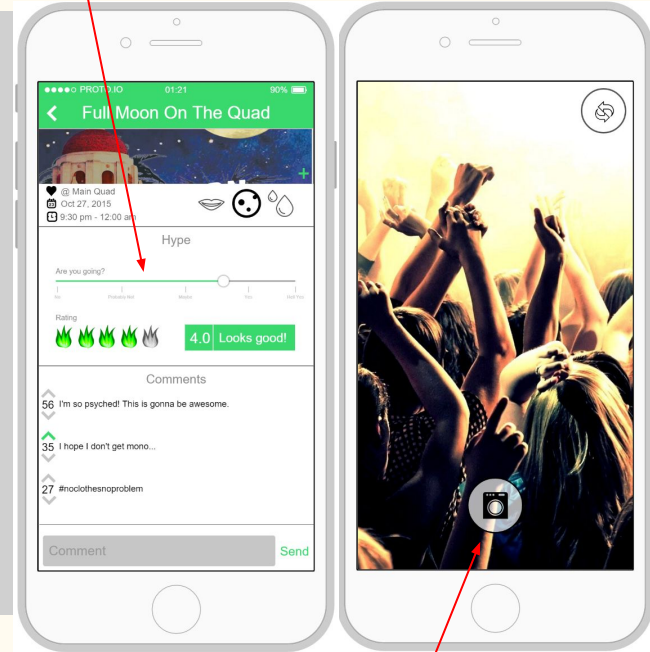

Element Customizer

Bad

- No live collaboration
- Limited customization of elements
- Sloppy clicking functions
- Hard to navigate

Not exactly right

Not a camera..

Summary

- Fixed errors
- Cleaned the UI up
- Added some functionality

Next:

- Ironing out the fine details
- Moving on to producing some code

The logo for 'Herd' features the word 'Herd' in a bright green, sans-serif font. To the right of the text is a white, stylized sheep icon with a fluffy, circular head and two small legs. The entire logo is set against a solid black rectangular background.