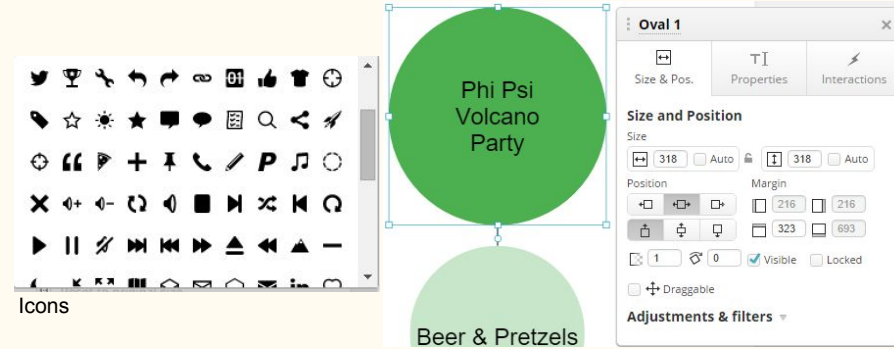

Good

- Ability to explicitly review/undo actions
- Vast selection of icons & assets
- Great quick previews
- Clean and pleasant design
- Feature heavy

Element Customizer