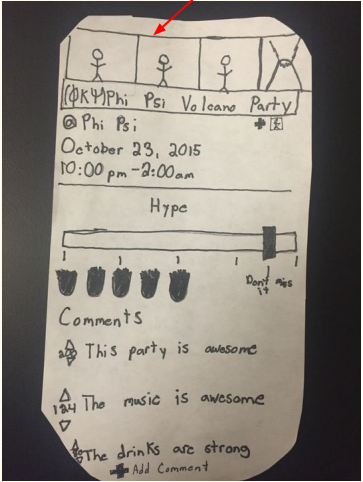

Stripping Down and Clearing Up

Unclear "Hype Meter"

Unclear "Add Picture" Button

Poorly fit "Comment" Button

Inconsistent

What each point means

Categories

Explicit rating

Integrated comment bar

Revised Interface Design: Intuitive Navigation

Unclear "Sort" Button

No Back Button

Low-fi sketches

More indicative button

Explicit navigation

Explicit "Back" button

Revised sketches

Revised Interface Design: RSVP

Underwhelming
RSVP

Shaded slide bar

Informed Decision Making

Or

Share Event Information

Create Event