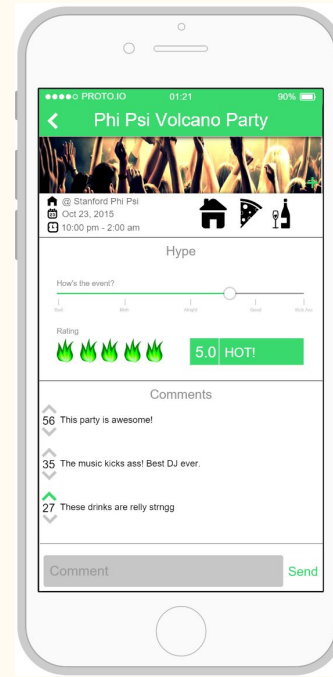

Stripping Down and Clearing Up

Unclear "Hype Meter"

Unclear "Add Picture" Button

Poorly fit "Comment" Button

Inconsistent

What each point means

Categories

Explicit rating

Integrated comment bar

Revised Interface Design: Intuitive Navigation

Unclear "Sort" Button

No Back Button

Low-fi sketches

More indicative button

Explicit navigation

Explicit "Back" button

Revised sketches

Revised Interface Design: RSVP

Underwhelming
RSVP

Shaded slide bar

Informed Decision Making

Or

Share Event Information

Create Event

proto.io

Elements

Screens Containers

proto.io

Auto save in 15 seconds

Share Preview

Jump to...

State 1