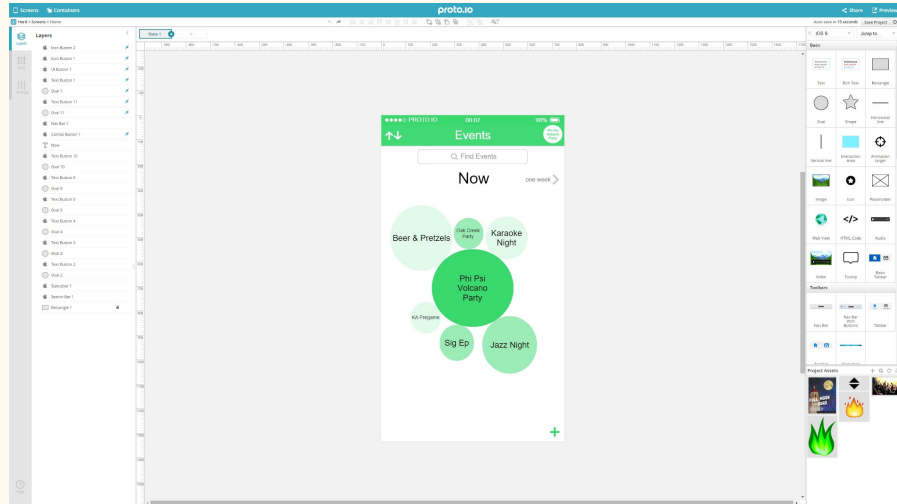

Revised sketches

Revised Interface Design: RSVP

Underwhelming
RSVP

Shaded slide bar

Informed Decision Making

Or

Share Event Information

Create Event

KA Pregame

Sig Ep

Jazz Night

Basic

- Text
- Rich Text
- Rectangle
- Oval
- Shape
- Horizontal line
- Vertical line
- Interaction Area
- Animation target
- Image
- Icon
- Placeholder
- Web View
- HTML Code
- Audio
- Video
- Tooltip
- Basic Toolbar

Toolbars

- Nav Bar
- Nav Bar With Buttons
- Tabbar

Project Assets

- FLAME MOON
- FLAME
- FLAME

Icons/Assets

Good

- Ability to explicitly review/undo actions
- Vast selection of icons & assets
- Great quick previews
- Clean and pleasant design
- Feature heavy

Element Customizer

Bad

- No live collaboration
- Limited customization of elements
- Sloppy clicking functions
- Hard to navigate

Not exactly right

Not a camera..

Summary

- Fixed errors
- Cleaned the UI up
- Added some functionality