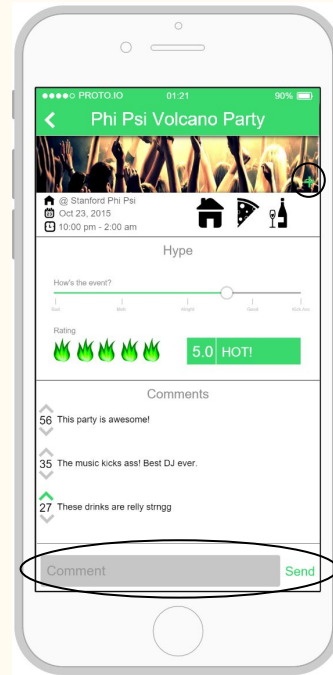

Stripping Down and Clearing Up

Unclear "Hype Meter"

Unclear "Add Picture" Button

Poorly fit "Comment" Button

Inconsistent

What each point means

Categories

Explicit rating

Integrated comment bar

Revised Interface Design: Intuitive Navigation

Unclear "Sort" Button

No Back Button

Low-fi sketches

More indicative button

Explicit navigation

Explicit "Back" button

Revised sketches

Revised Interface Design: RSVP

Underwhelming
RSVP

Shaded slide bar

Informed Decision Making

Or

Share Event Information

Create Event

proto.io

Elements

Screens Containers

proto.io

Auto save in 15 seconds

Share Preview

Jump to...

State 1