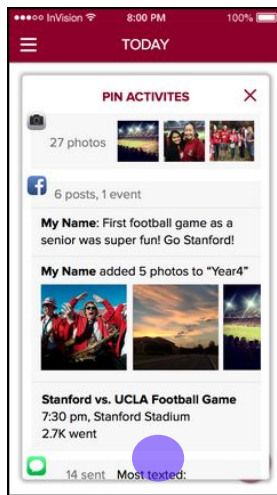

Pin Activity