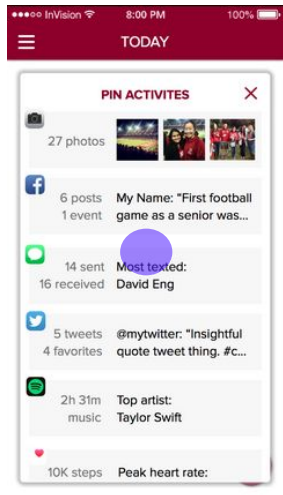

Pin Activity