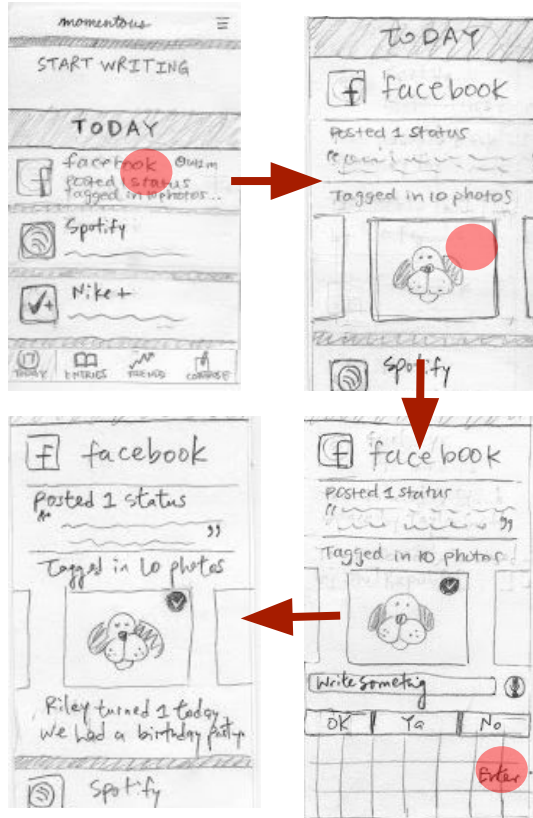

Pin Activity