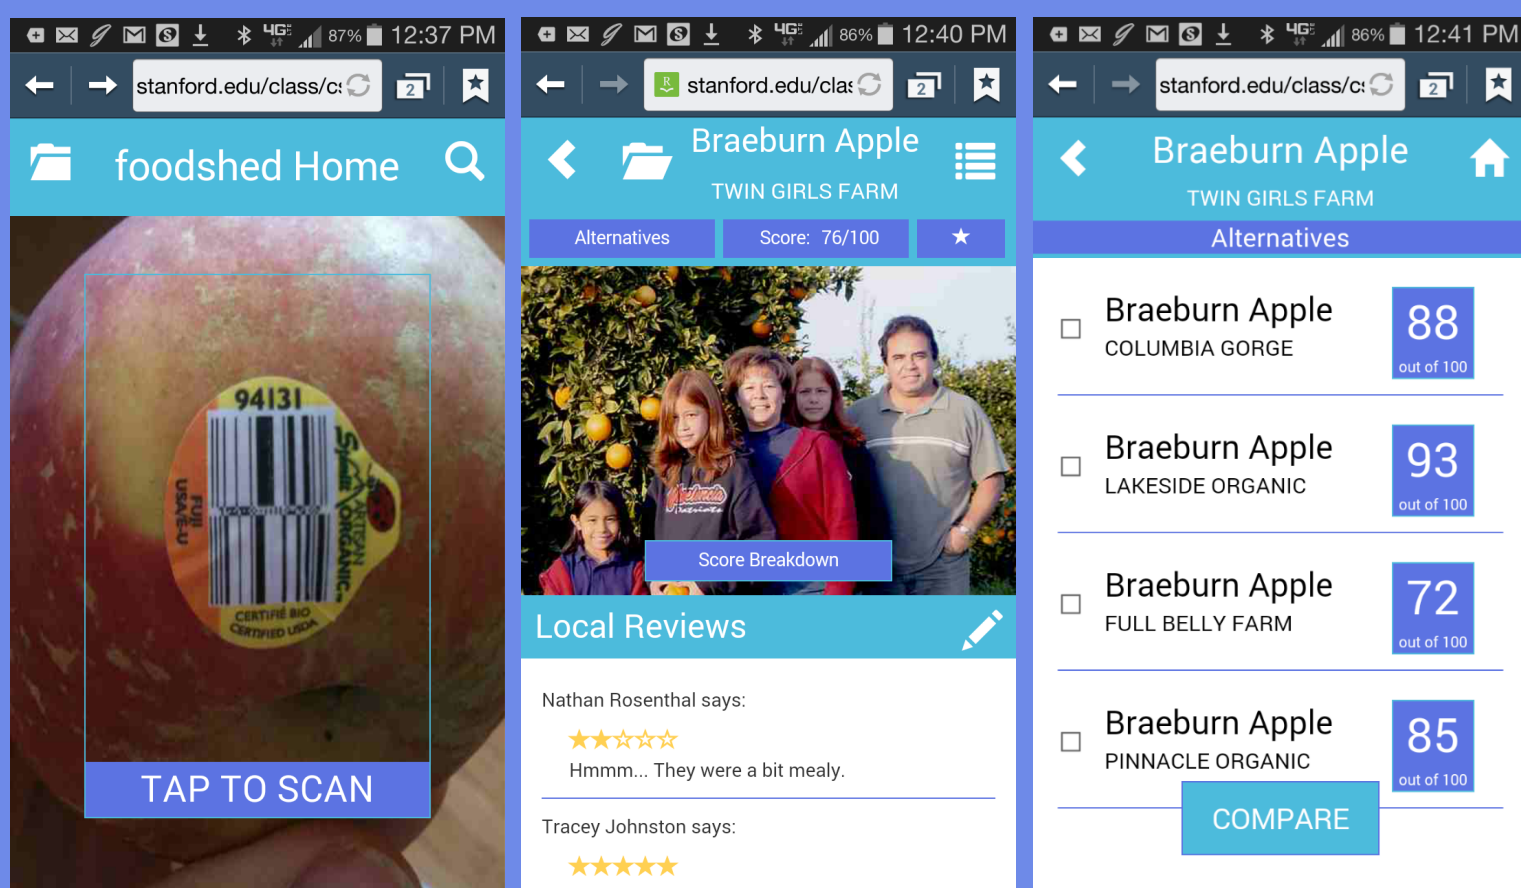

foodshed

Instant info about your food's sustainability

Information about food sourcing is scattered and difficult to find

We bring that information to you with a simple scan of a barcode.

You can:

Scan to find info

Store and use info

Join the community

Our design process:

Brainstorming

Sketching

Paper

User testing

Med-fi