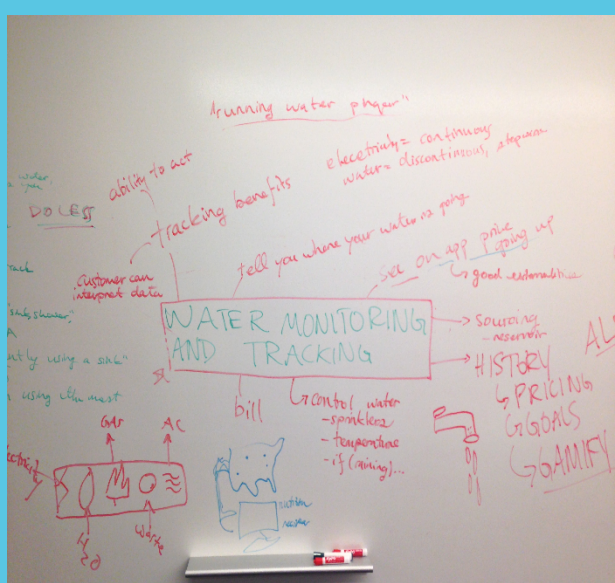

foodshed

Instant info about your food's sustainability

Information about food sourcing is scattered and difficult to find

We bring that information to you with a simple scan of a barcode.

You can:

Scan to find info

Store and use info

Join the community

Our design process:

Brainstorming

Sketching

Paper

User testing

Med-fi