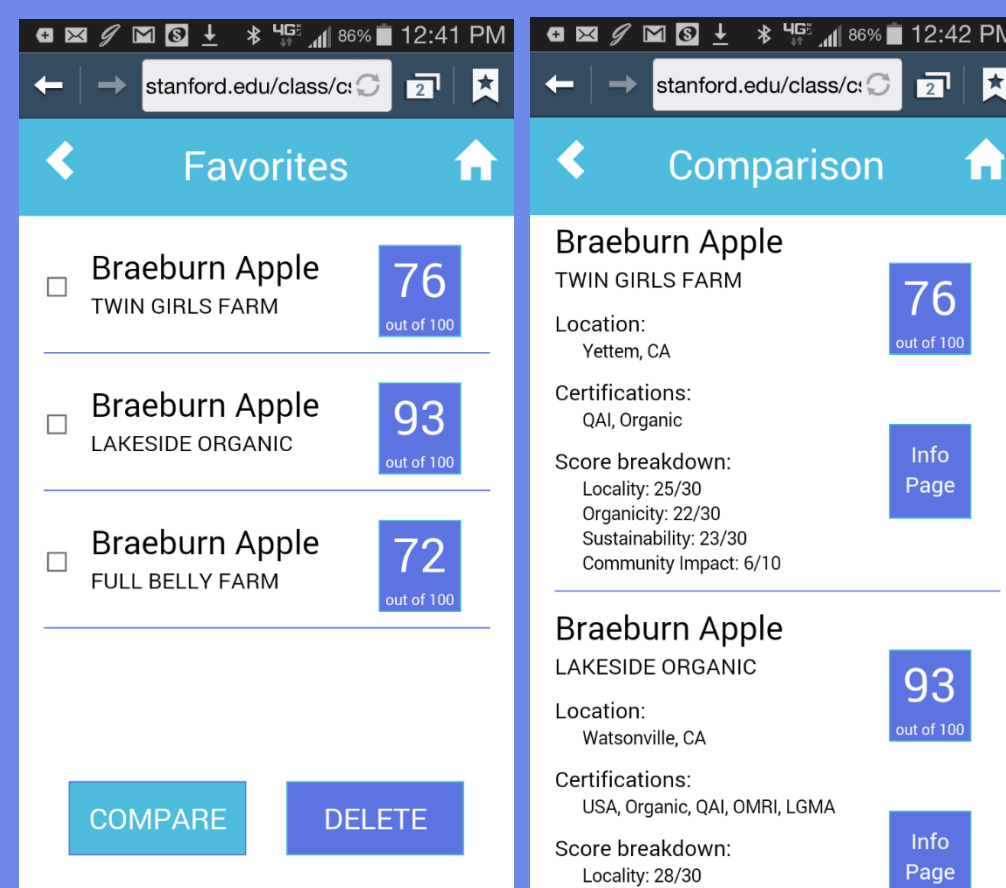

foodshed

Instant info about your food's sustainability

Information about food sourcing is scattered and difficult to find

We bring that information to you with a simple scan of a barcode.

You can:

Scan to find info