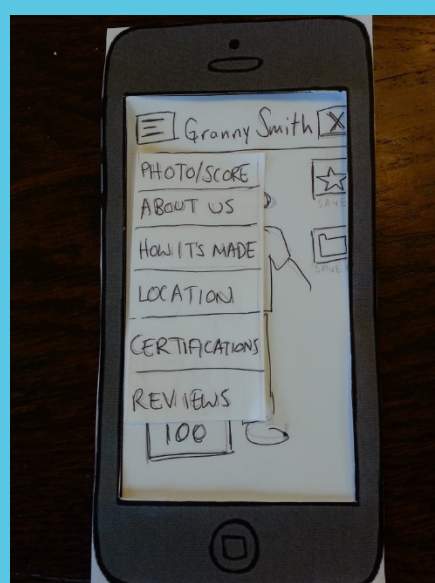

foodshed

Instant info about your food's sustainability

Information about food sourcing is scattered and difficult to find

We bring that information to you with a simple scan of a barcode.

You can:

Scan to find info

Store and use info

Join the community

Our design process:

Brainstorming

Sketching

Paper

User testing

Med-fi