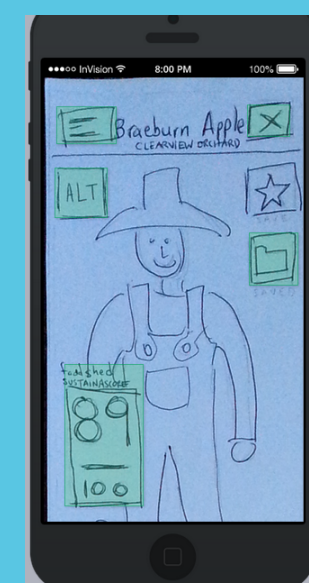

foodshed

Instant info about your food's sustainability

Information about food sourcing is scattered and difficult to find

We bring that information to you with a simple scan of a barcode.

You can:

Scan to find info

Store and use info

Join the community

Our design process:

Brainstorming

Sketching

Paper

User testing

Med-fi