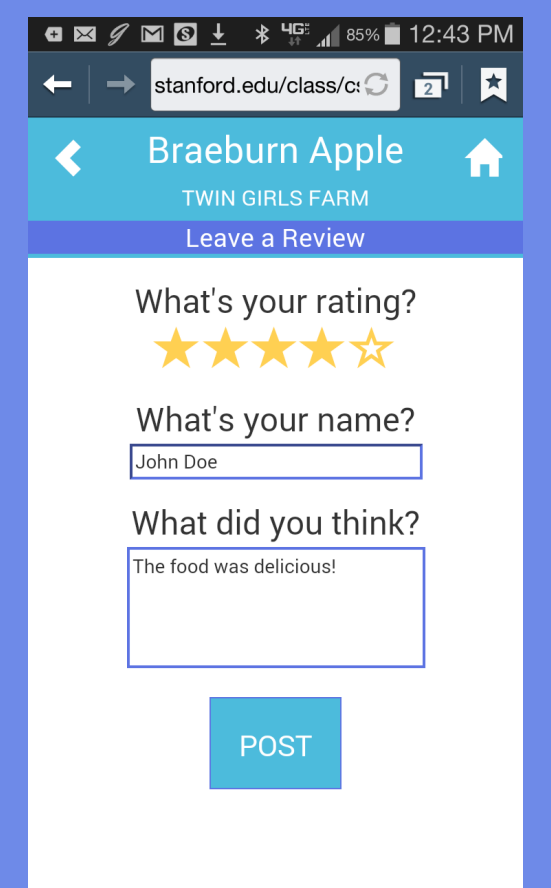

foodshed

Instant info about your food's sustainability

Information about food sourcing is scattered and difficult to find

We bring that information to you with a simple scan of a barcode.

You can:

Scan to find info

Store and use info

Join the community

Our design process:

Brainstorming

Sketching

Paper

User testing

Med-fi

Hi-fi

Prototyping