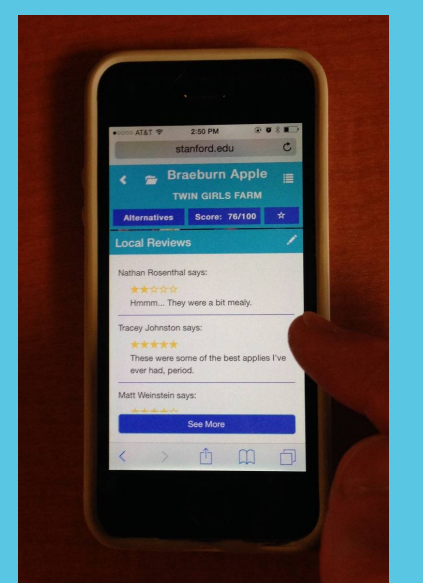

Hi-fi

Prototyping