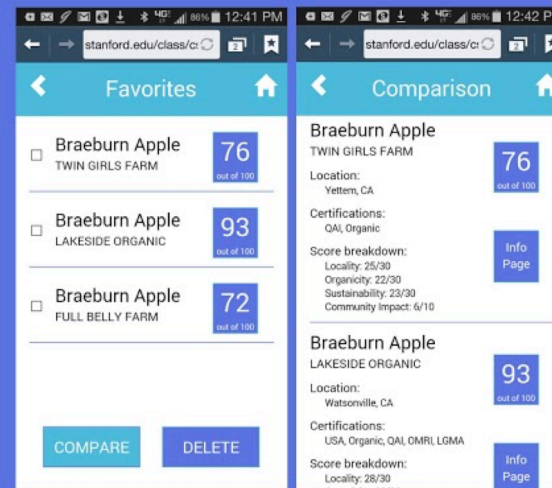

foodshed

Instant info about your food's sustainability

Information about food sourcing is scattered and difficult to find

We bring that information to you with a simple scan of a barcode.

You can:

Scan to find info