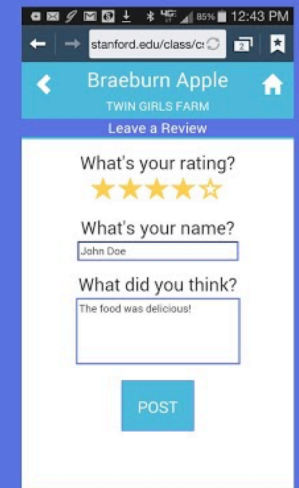

Join the community