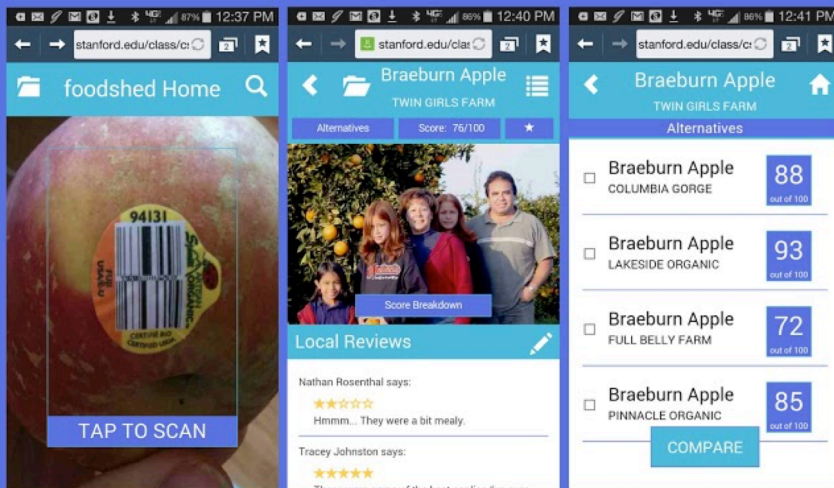

foodshed

Instant info about your food's sustainability

Information about food sourcing is scattered and difficult to find

We bring that information to you with a simple scan of a barcode.

You can:

Scan to find info

Store and use info

Join the community