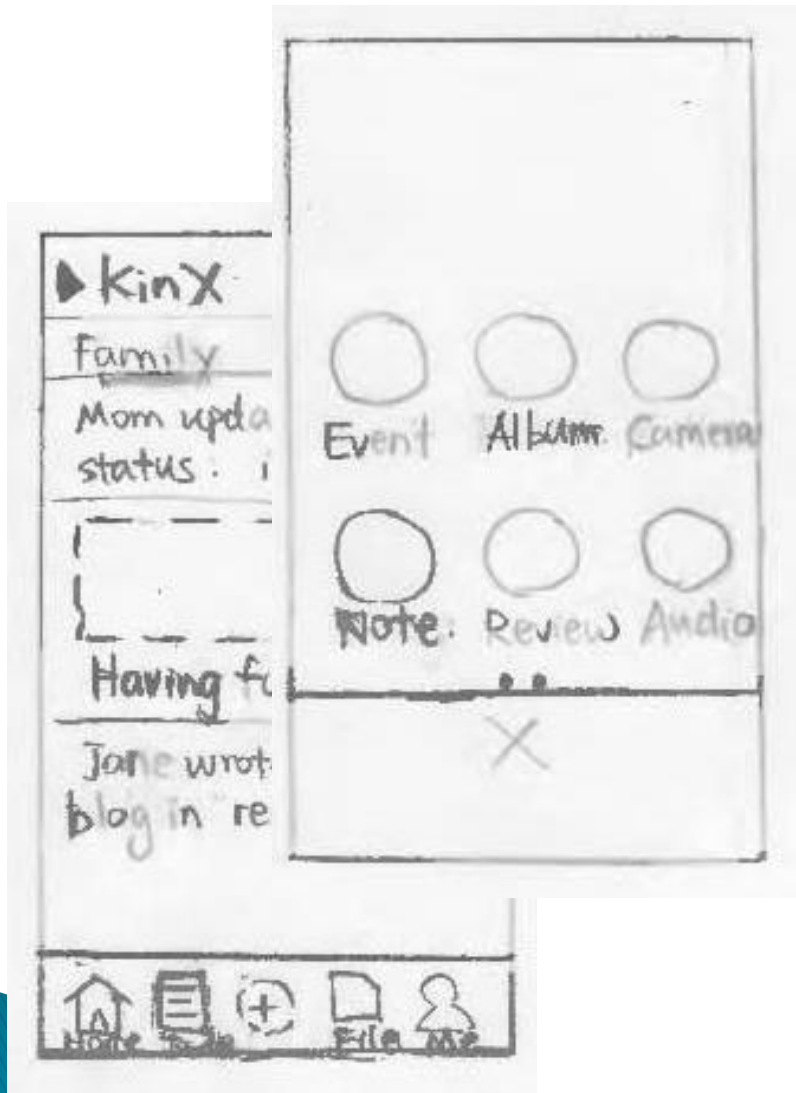

Counter-intuitive Layout of home screen

Space for customization

Smooth transition

Icons & Labels

Layout 1

Layout 2

Customization

Transition

Tapping on sharing items brings back home screen

Live Demo

<https://projects.invisionapp.com/d/main#/console/2005556/45146431/preview>

Tools

- ▶ Image processing: Photoshop
 - ▶ Transition: InVision for cooperation
 - ▶ Limitation: Fixed-path, greyscale
- 