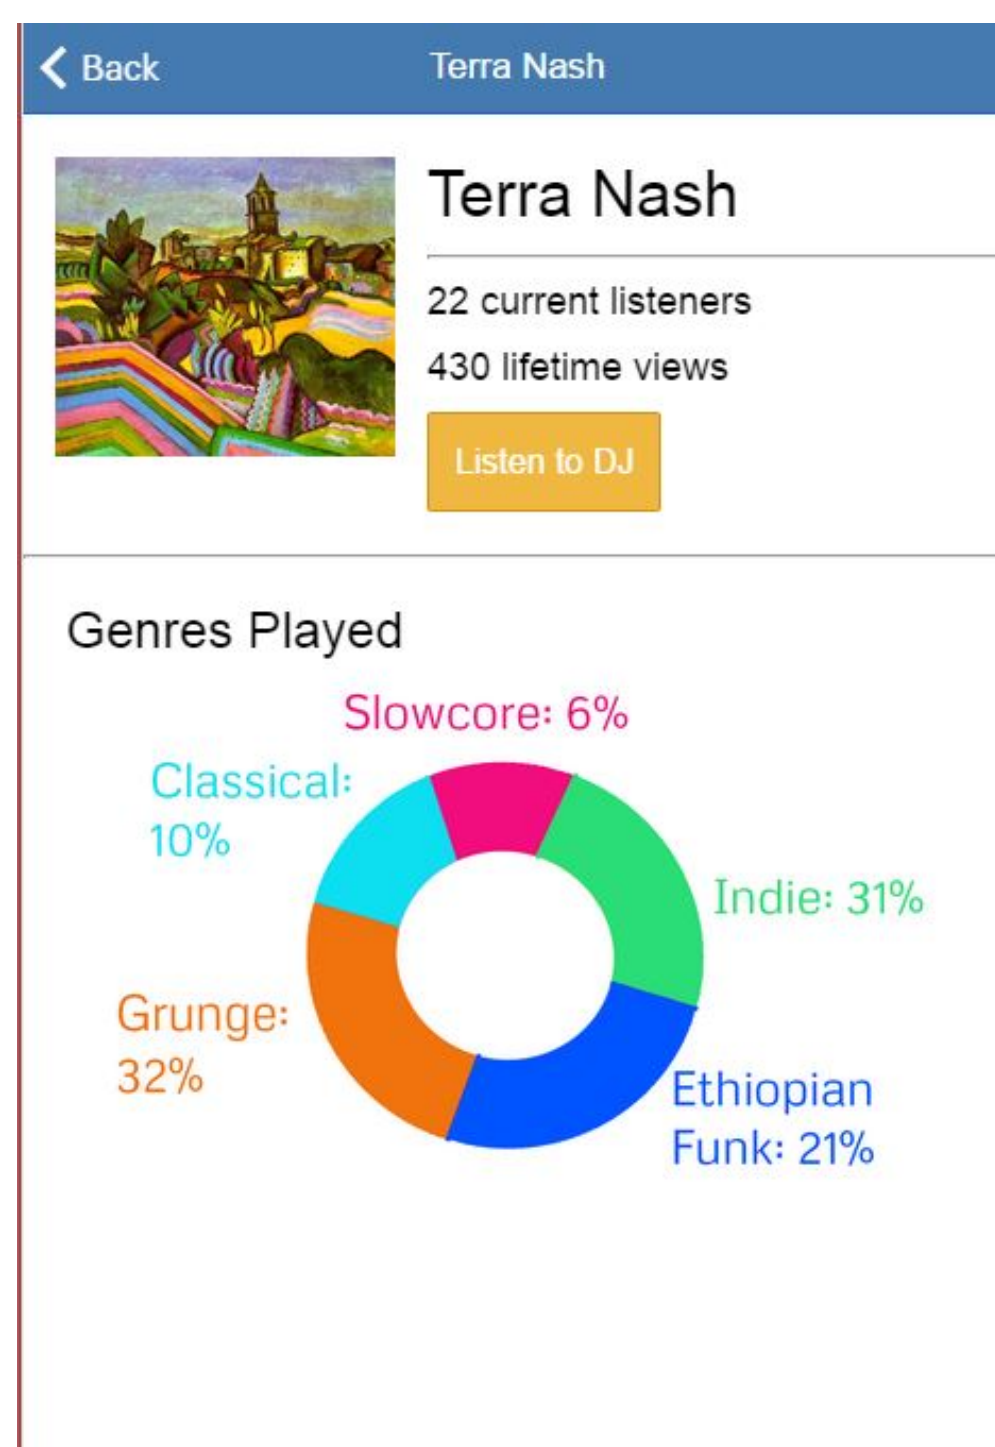

Become a DJ and broadcast playlists