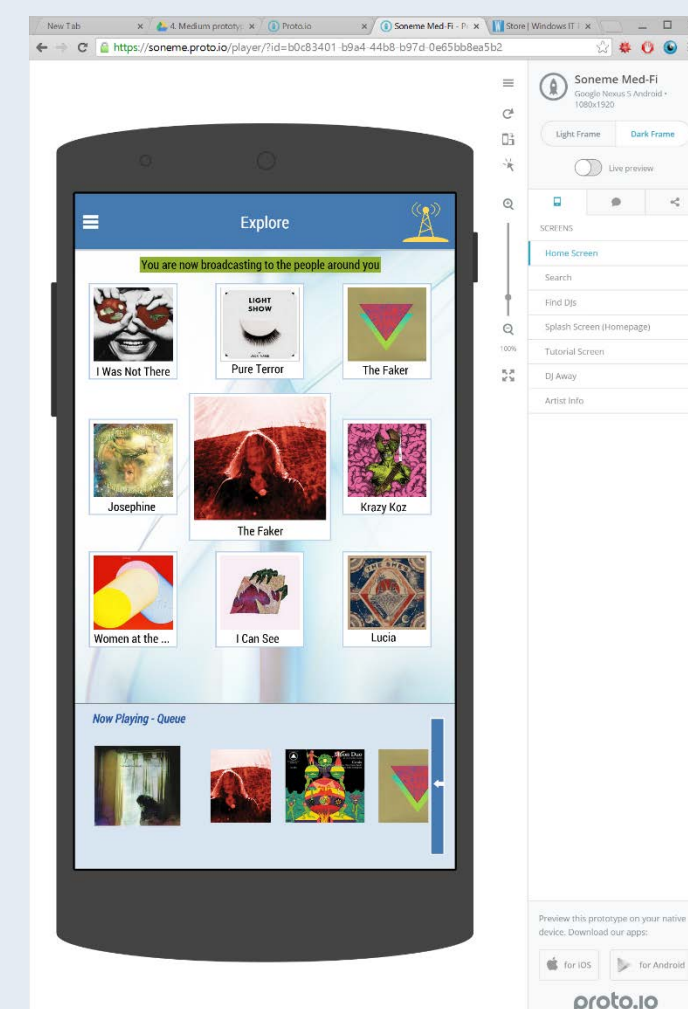

soneme

An interactive internet radio and live DJ app that lets you **control your music discovery experience** and **share your discoveries in real time**

Purpose

Soneme addresses the lack of current tools geared toward the cooperative discovery of great, lesser known music. We designed the app's interface so customers can find and share new music within minutes.

Development

From dozens of sketches, we made an initial prototype on paper. User testing spurred further iterations of our idea, resulting in our medium-fi and high-fi prototypes.

Medium-Fi