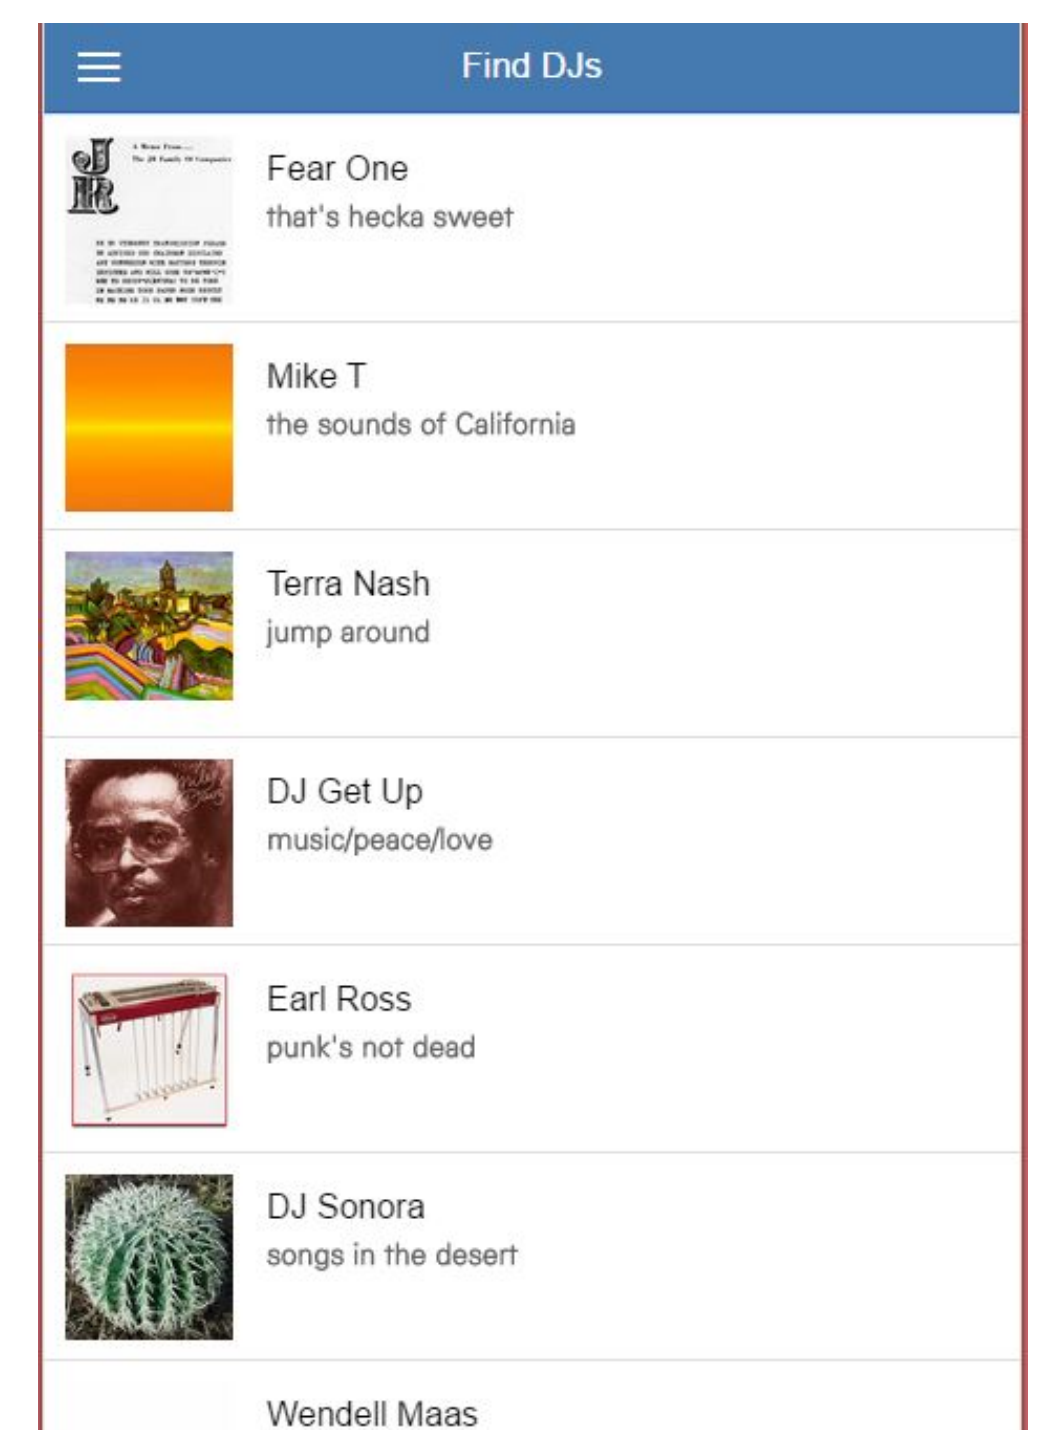

Listen to DJs in your area