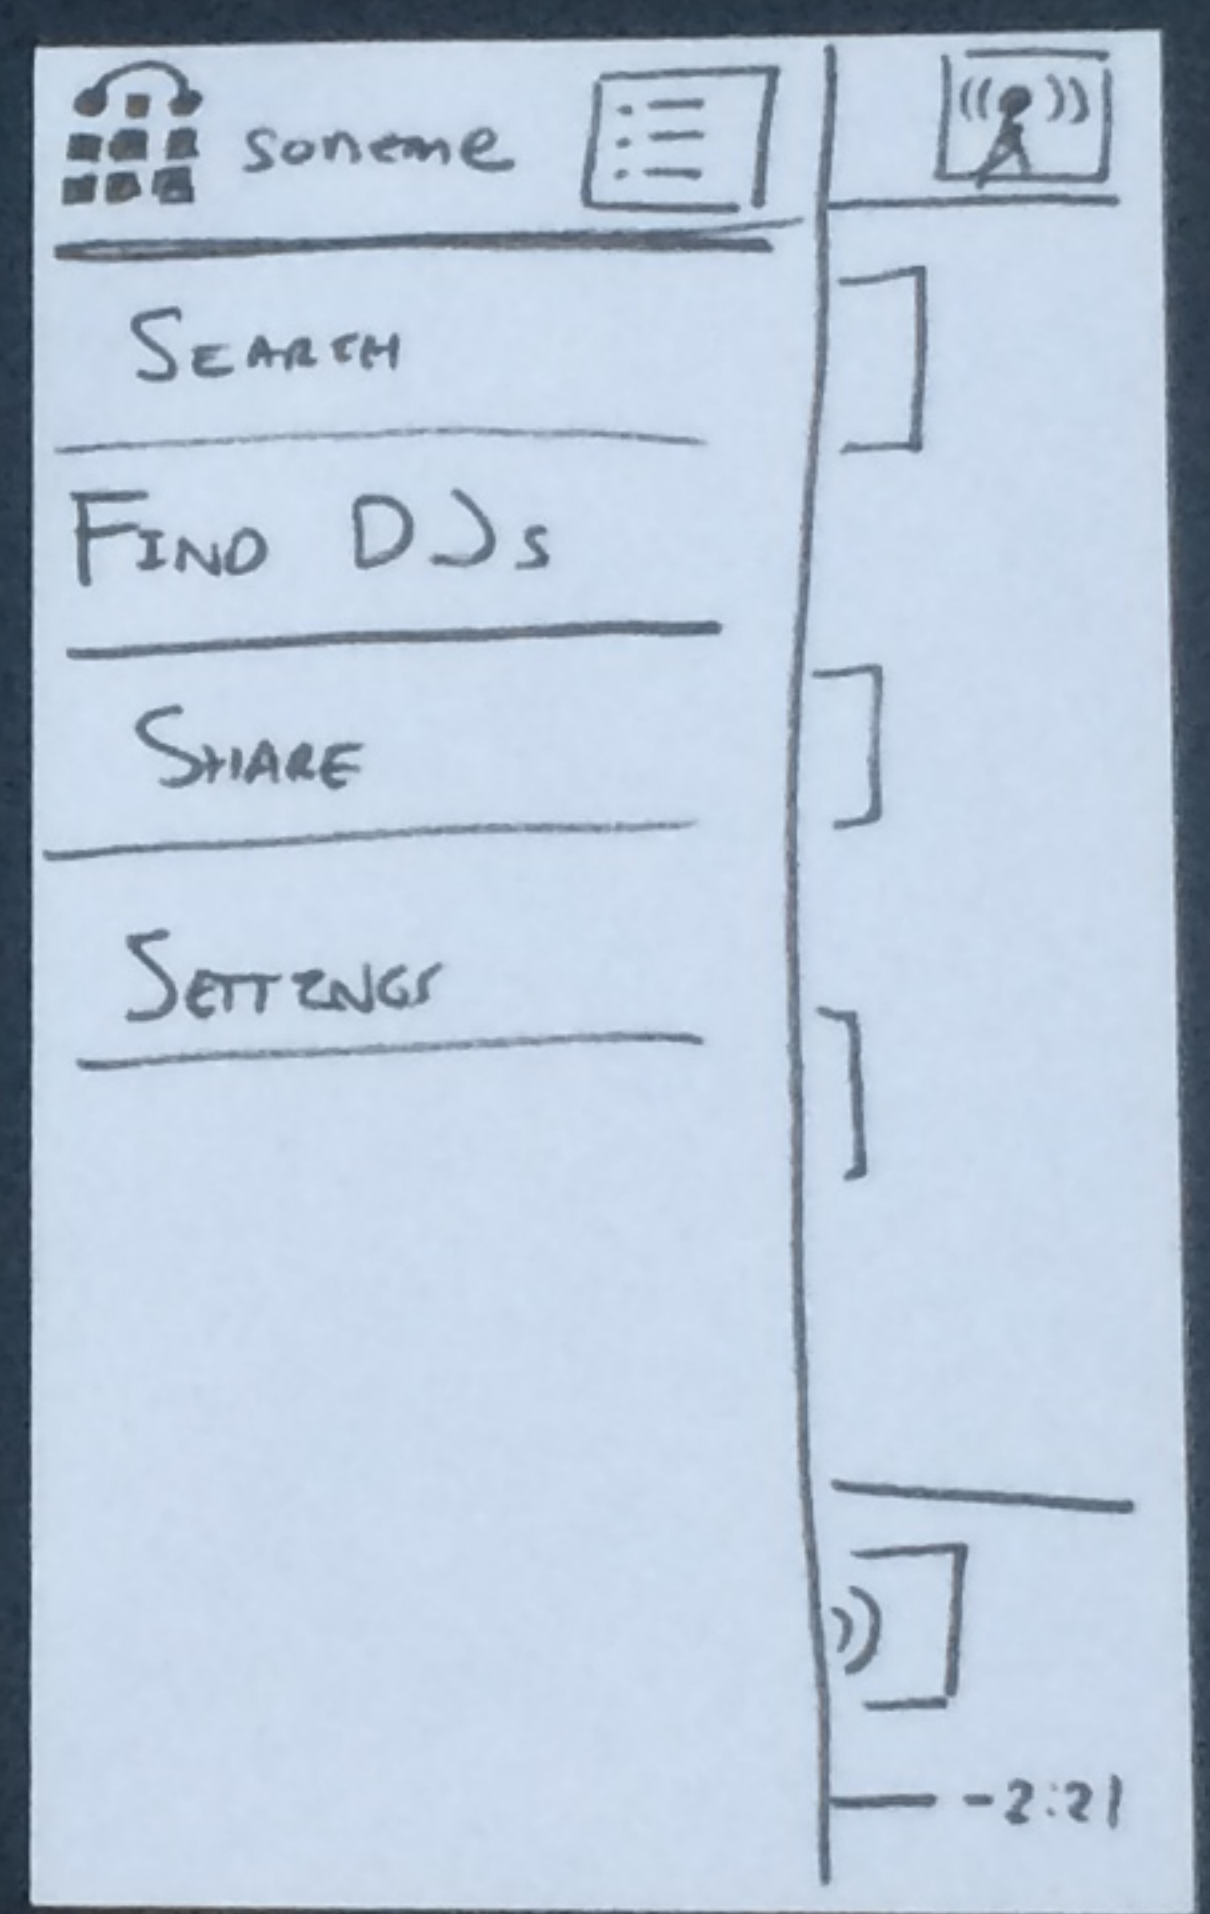

3

Welcome!

Enter a song to start discovering music.

Drag songs to the bottom bar to queue them.

To listen to DJs around you, or to see other options, open the side menu.

Have fun exploring!

will

Artist: William Tyler

Album: Will You Find Me

Song: William

the queue is empty

soneme

Welcome!

Enter a song to start discovering music.

Drag songs to the bottom bar to queue them.

To listen to DJs around you, or to see other options, open the side menu.

Have fun exploring!

GRZO

SONG
ARTIST

0:24

-4:13

GRID

10

11