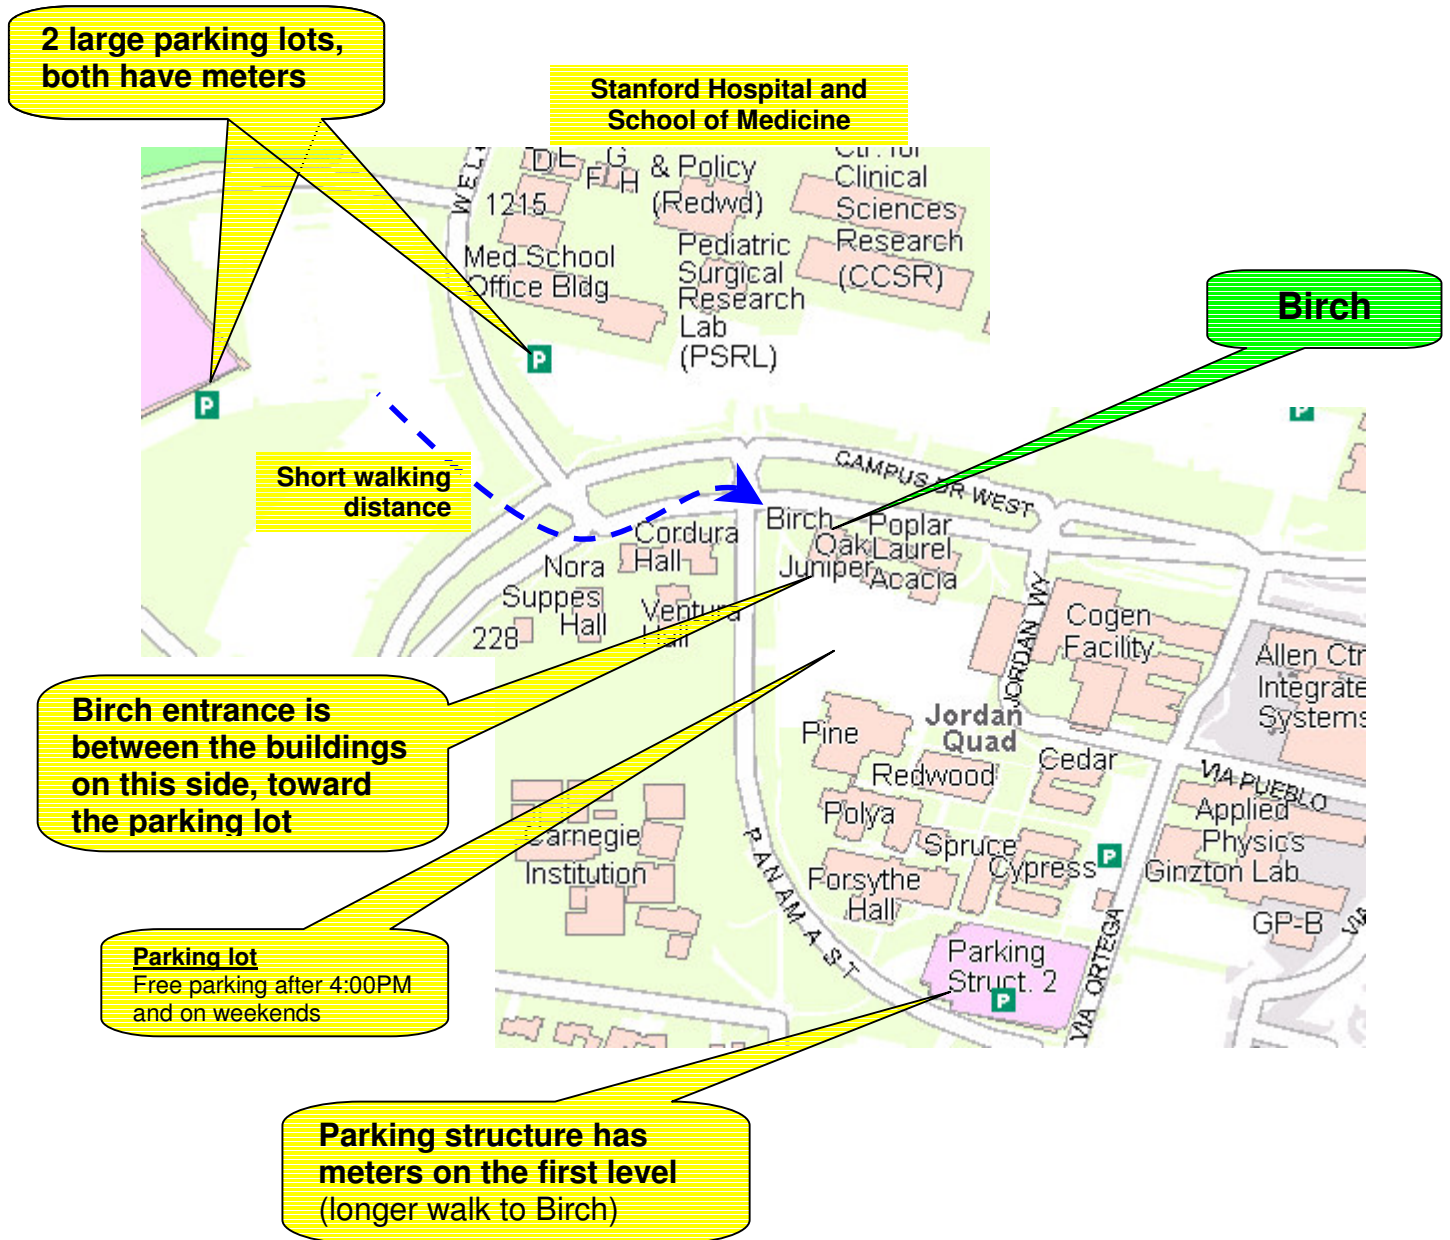

**Directions to and Parking Around Birch the Current Home
of the
Hasso Plattner Institute of Design (a.k.a. the d.School)**

- Parking is free after 4:00PM and on weekends in almost all campus parking lots and structures.
- Directions to the Stanford Campus are available at <http://www.stanford.edu/home/visitors/directions.html>
- If you need directions to this part of the campus, go to Stanford's online interactive map site at <http://campus-map.stanford.edu/index.cfm> and enter Birch in the box under "Building Name" in the top left corner. Please remember that Birch is right off Campus Drive at the corner of Panama St.