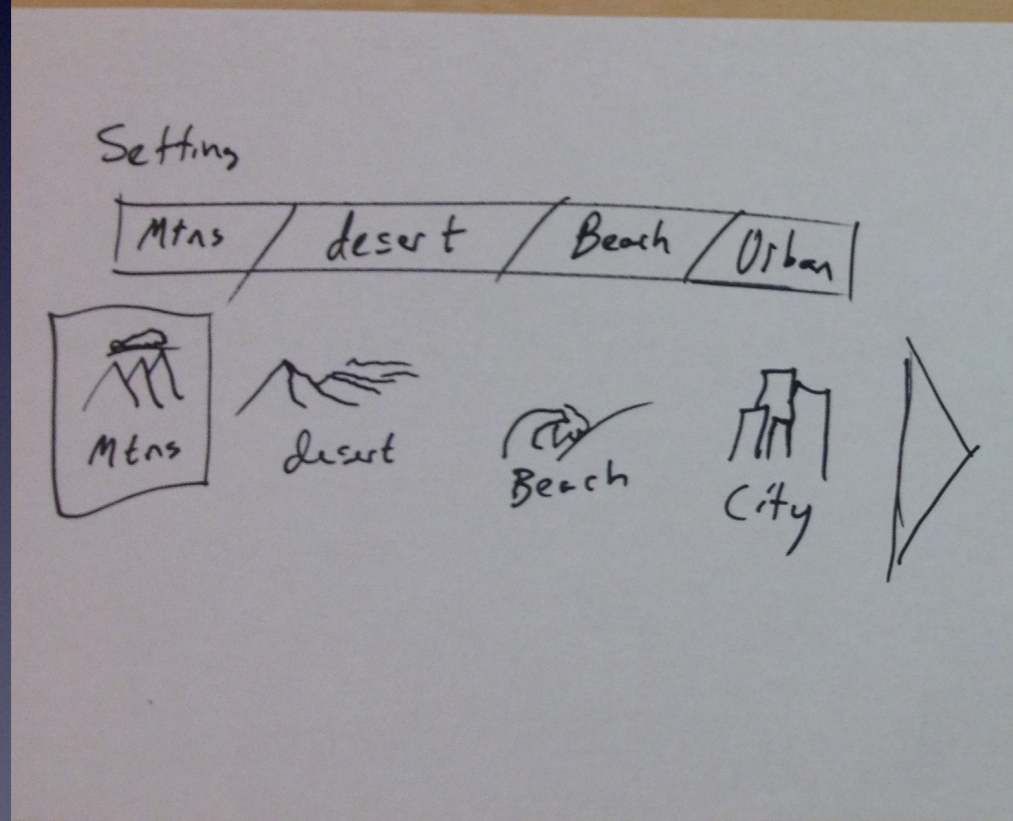

Simplified Filter